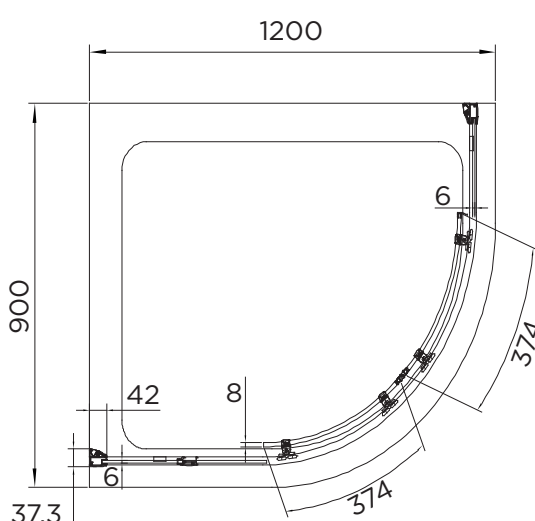

SPECIFICATION

venturi 8

DOUBLE DOOR QUADRANT

RANGE	VENTURI 8
PRODUCT	DOUBLE DOOR QUAD
CODE	AQ8115S
SIZE	1200x900
PROFILE COLOUR	SILVER
GLASS THICKNESS	8mm
GLASS FINISH	CLEAR
GLASS TREATMENT	CLEAN & CLEAR™
HEIGHT	1900
ADJUSTMENT IN RECESS	1160-1185/860-885
ADJUSTMENT WITH SIDE PANEL	N/A
OPTIONAL SIDE PANEL	N/A
APERTURE	500
GUARANTEE	LIFETIME
CE	EN14428
GLASS BS EN	EN12150-1T
PROFILE MATERIAL	ALUMINUM/6463#
HANDLE MATERIAL	STAINLESS STEEL
ROLLER MATERIAL	ZINC ALLOY/ABS CHROME
QUICK RELEASE ROLLERS	YES
FIXED PANEL SIZE	605/305
MOVING PANEL SIZE	374
PRODUCT HAND	UNIVERSAL
PRODUCT WEIGHT	62KG
PACKAGED DIMENSIONS	1980x750x205
BARCODE	5031978002913

*All shower enclosures carry a Lifetime Guarantee when fitted with an Aquadart shower tray, a 10 year Guarantee will be given when fitted with any other manufacturer's tray. To register your Guarantee visit: www.aquadart.co.uk | Spare Parts available at: www.aprilaquadartspares.co.uk
 All measurements in mm and are nominal