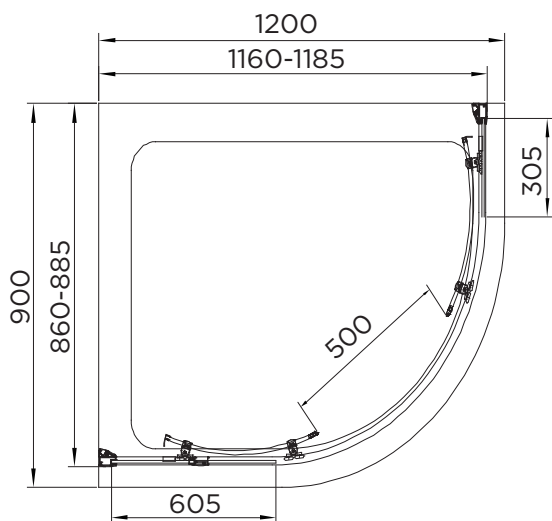

SPECIFICATION

venturi 8

DOUBLE DOOR QUADRANT

RANGE	VENTURI 8
PRODUCT	DOUBLE DOOR QUAD
CODE	AQ8115S
SIZE	1200x900
PROFILE COLOUR	SILVER
GLASS THICKNESS	8mm
GLASS FINISH	CLEAR
GLASS TREATMENT	CLEAN & CLEAR™
HEIGHT	1900
ADJUSTMENT IN RECESS	1160-1185/860-885
ADJUSTMENT WITH SIDE PANEL	N/A
OPTIONAL SIDE PANEL	N/A
APERTURE	500
GUARANTEE	LIFETIME
CE	EN14428
GLASS BS EN	EN12150-1T
PROFILE MATERIAL	ALUMINUM/6463#
HANDLE MATERIAL	STAINLESS STEEL
ROLLER MATERIAL	ZINC ALLOY/ABS CHROME
QUICK RELEASE ROLLERS	YES
FIXED PANEL SIZE	605/305
MOVING PANEL SIZE	374
PRODUCT HAND	UNIVERSAL
PRODUCT WEIGHT	62KG
PACKAGED DIMENSIONS	1980x750x205
BARCODE	5031978002913

*All shower enclosures carry a Lifetime Guarantee when fitted with an Aquadart shower tray, a 10 year Guarantee will be given when fitted with any other manufacturer's tray. To register your Guarantee visit: www.aquadart.co.uk | Spare Parts available at: www.aprilaquadartspares.co.uk
 All measurements in mm and are nominal