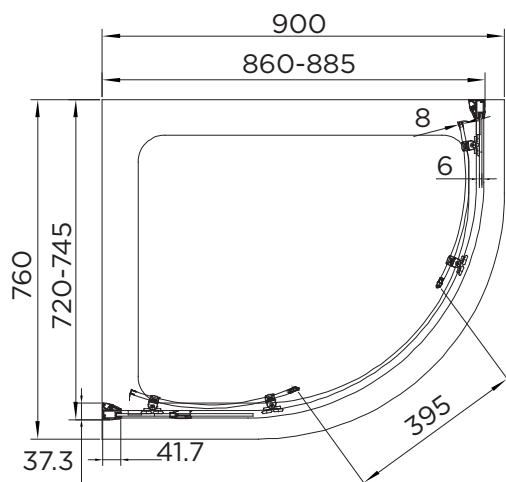

SPECIFICATION

venturi 8

DOUBLE DOOR QUADRANT

RANGE	VENTURI 8
PRODUCT	DOUBLE DOOR QUAD
CODE	AQ8111S
SIZE	900x760
PROFILE COLOUR	SILVER
GLASS THICKNESS	8mm
GLASS FINISH	CLEAR
GLASS TREATMENT	CLEAN & CLEAR™
HEIGHT	1900
ADJUSTMENT IN RECESS	860-885/720-745
ADJUSTMENT WITH SIDE PANEL	N/A
OPTIONAL SIDE PANEL	N/A
APERTURE	395
GUARANTEE	LIFETIME
CE	EN14428
GLASS BS EN	EN12150-1T
PROFILE MATERIAL	ALUMINUM/6463#
HANDLE MATERIAL	STAINLESS STEEL
ROLLER MATERIAL	ZINC ALLOY/ABS CHROME
QUICK RELEASE ROLLERS	YES
FIXED PANEL SIZE	305/165
MOVING PANEL SIZE	374
PRODUCT HAND	UNIVERSAL
PRODUCT WEIGHT	50KG
PACKAGED DIMENSIONS	1980x450x205
BARCODE	5031978003125

All measurements in mm and are nominal