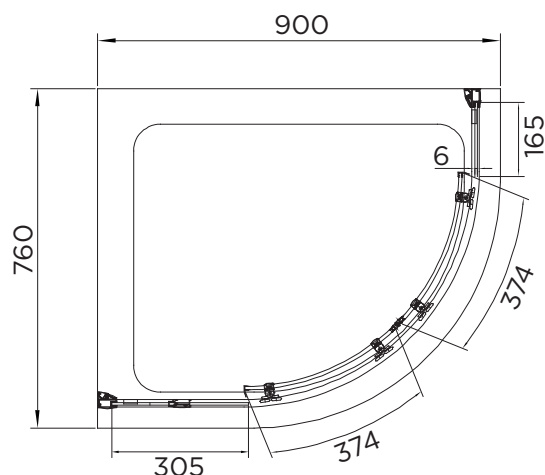

SPECIFICATION

venturi 8

DOUBLE DOOR QUADRANT

RANGE	VENTURI 8
PRODUCT	DOUBLE DOOR QUAD
CODE	AQ8111S
SIZE	900x760
PROFILE COLOUR	SILVER
GLASS THICKNESS	8mm
GLASS FINISH	CLEAR
GLASS TREATMENT	CLEAN & CLEAR™
HEIGHT	1900
ADJUSTMENT IN RECESS	860-885/720-745
ADJUSTMENT WITH SIDE PANEL	N/A
OPTIONAL SIDE PANEL	N/A
APERTURE	395
GUARANTEE	LIFETIME
CE	EN14428
GLASS BS EN	EN12150-1T
PROFILE MATERIAL	ALUMINUM/6463#
HANDLE MATERIAL	STAINLESS STEEL
ROLLER MATERIAL	ZINC ALLOY/ABS CHROME
QUICK RELEASE ROLLERS	YES
FIXED PANEL SIZE	305/165
MOVING PANEL SIZE	374
PRODUCT HAND	UNIVERSAL
PRODUCT WEIGHT	50KG
PACKAGED DIMENSIONS	1980x450x205
BARCODE	5031978003125

All measurements in mm and are nominal