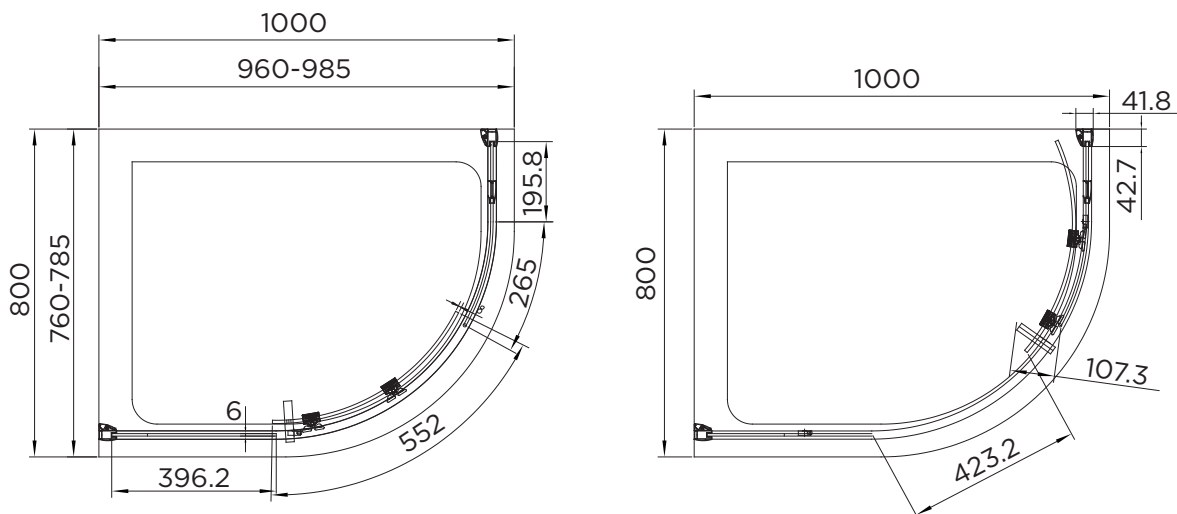

SPECIFICATION

venturi 8

SINGLE DOOR QUADRANT

RANGE	VENTURI 8
PRODUCT	SINGLE DOOR QUAD
CODE	AQ8123S
SIZE	1000x800
PROFILE COLOUR	SILVER
GLASS THICKNESS	8mm
GLASS FINISH	CLEAR
GLASS TREATMENT	CLEAN & CLEAR™
HEIGHT	1900
ADJUSTMENT IN RECESS	960-985/760-785
ADJUSTMENT WITH SIDE PANEL	N/A
OPTIONAL SIDE PANEL	N/A
APERTURE	423
GUARANTEE	LIFETIME
CE	EN14428
GLASS BS EN	EN12150-1T
PROFILE MATERIAL	ALUMINUM/6463#
HANDLE MATERIAL	STAINLESS STEEL
ROLLER MATERIAL	ZINC ALLOY/ABS CHROME
QUICK RELEASE ROLLERS	YES
FIXED PANEL SIZE	461/396
MOVING PANEL SIZE	552
PRODUCT HAND	UNIVERSAL
PRODUCT WEIGHT	60KG
PACKAGED DIMENSIONS	1980x573x285
BARCODE	5031978006358

*All shower enclosures carry a Lifetime Guarantee when fitted with an Aquadart shower tray, a 10 year Guarantee will be given when fitted with any other manufacturer's tray.
 To register your Guarantee visit: www.aquadart.co.uk | Spare Parts available at: www.aprilaquadartspares.co.uk
 All measurements in mm and are nominal