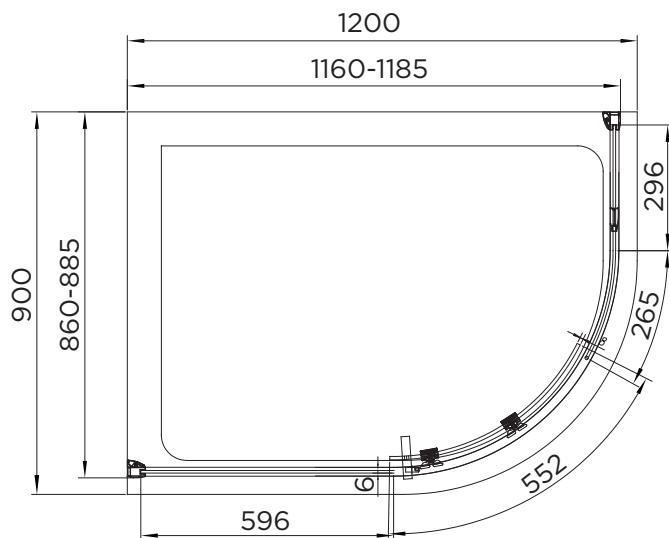

SPECIFICATION

venturi 8

SINGLE DOOR QUADRANT

RANGE	VENTURI 8
PRODUCT	SINGLE DOOR QUAD
CODE	AQ8125S
SIZE	1200x900
PROFILE COLOUR	SILVER
GLASS THICKNESS	8mm
GLASS FINISH	CLEAR
GLASS TREATMENT	CLEAN & CLEAR™
HEIGHT	1900
ADJUSTMENT IN RECESS	1160-1185/860-885
ADJUSTMENT WITH SIDE PANEL	N/A
OPTIONAL SIDE PANEL	N/A
APERTURE	426
GUARANTEE	LIFETIME
CE	EN14428
GLASS BS EN	EN12150-1T
PROFILE MATERIAL	ALUMINUM/6463#
HANDLE MATERIAL	STAINLESS STEEL
ROLLER MATERIAL	ZINC ALLOY/ABS CHROME
QUICK RELEASE ROLLERS	YES
FIXED PANEL SIZE	561/596
MOVING PANEL SIZE	552
PRODUCT HAND	UNIVERSAL
PRODUCT WEIGHT	65KG
PACKAGED DIMENSIONS	1980x732x285
BARCODE	5031978043916

*All shower enclosures carry a Lifetime Guarantee when fitted with an Aquadart shower tray, a 10 year Guarantee will be given when fitted with any other manufacturer's tray.
 To register your Guarantee visit: www.aquadart.co.uk | Spare Parts available at: www.aprilaquadartspares.co.uk
 All measurements in mm and are nominal