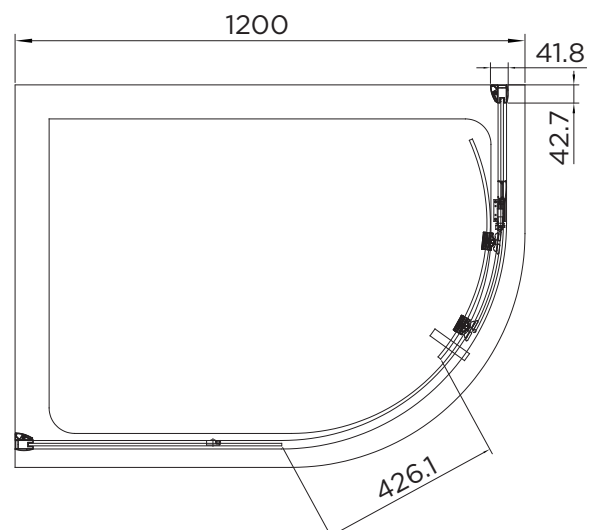

SPECIFICATION

venturi 8

SINGLE DOOR QUADRANT

RANGE	VENTURI 8
PRODUCT	SINGLE DOOR QUAD
CODE	AQ8125S
SIZE	1200x900
PROFILE COLOUR	SILVER
GLASS THICKNESS	8mm
GLASS FINISH	CLEAR
GLASS TREATMENT	CLEAN & CLEAR™
HEIGHT	1900
ADJUSTMENT IN RECESS	1160-1185/860-885
ADJUSTMENT WITH SIDE PANEL	N/A
OPTIONAL SIDE PANEL	N/A
APERTURE	426
GUARANTEE	LIFETIME
CE	EN14428
GLASS BS EN	EN12150-1T
PROFILE MATERIAL	ALUMINUM/6463#
HANDLE MATERIAL	STAINLESS STEEL
ROLLER MATERIAL	ZINC ALLOY/ABS CHROME
QUICK RELEASE ROLLERS	YES
FIXED PANEL SIZE	561/596
MOVING PANEL SIZE	552
PRODUCT HAND	UNIVERSAL
PRODUCT WEIGHT	65KG
PACKAGED DIMENSIONS	1980x732x285
BARCODE	5031978043916

*All shower enclosures carry a Lifetime Guarantee when fitted with an Aquadart shower tray, a 10 year Guarantee will be given when fitted with any other manufacturer's tray.
 To register your Guarantee visit: www.aquadart.co.uk | Spare Parts available at: www.aprilaquadartspares.co.uk
 All measurements in mm and are nominal