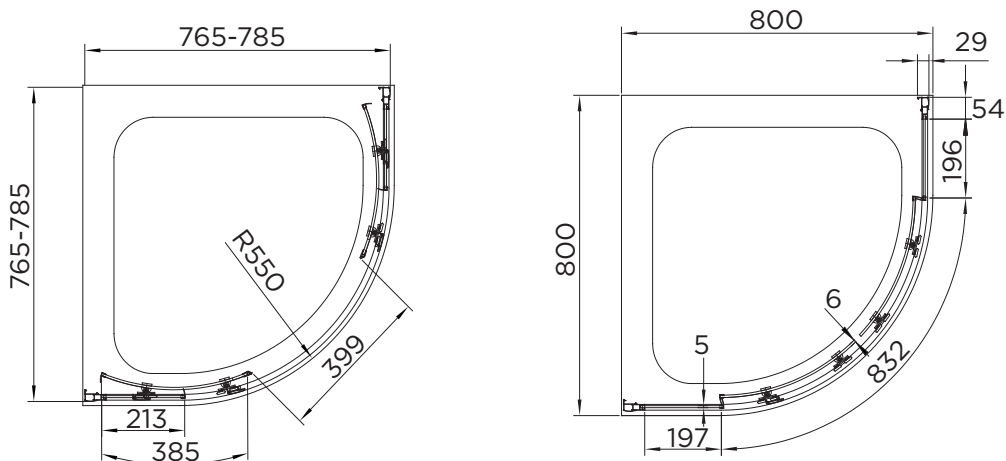

SPECIFICATION

venturi 6

DOUBLE DOOR QUADRANT

RANGE	VENTURI 6
PRODUCT	DOUBLE DOOR QUAD
CODE	AQ9301S
SIZE	800
PROFILE COLOUR	SILVER
GLASS THICKNESS	6mm
GLASS FINISH	CLEAR
GLASS TREATMENT	CLEAN & CLEAR™
HEIGHT	1900
ADJUSTMENT IN RECESS	765-785
ADJUSTMENT WITH SIDE PANEL	N/A
OPTIONAL SIDE PANEL	N/A
APERTURE	399
GUARANTEE	LIFETIME
GLASS BS EN	EN12150-1T
CE	YES/EN14428
PROFILE MATERIAL	ALUMINUM/6463#
HANDLE MATERIAL	STAINLESS STEEL
ROLLER MATERIAL	ZINC ALLOY/ABS CHROME
QUICK RELEASE ROLLERS	YES
FIXED PANEL SIZE	213
MOVING PANEL SIZE	385
PRODUCT HAND	UNIVERSAL
PRODUCT WEIGHT	KG
PACKAGED DIMENSIONS	1990x589x201
BARCODE	5031978044289

Optional Cover Strips available

*All shower enclosures carry a Lifetime Guarantee when fitted with an Aquadart shower tray, a 10 year Guarantee will be given when fitted with any other manufacturer's tray.

To register your Guarantee visit: www.aquadart.co.uk | Spare Parts available at: www.aprilaquadartspares.co.uk

All measurements in mm and are nominal