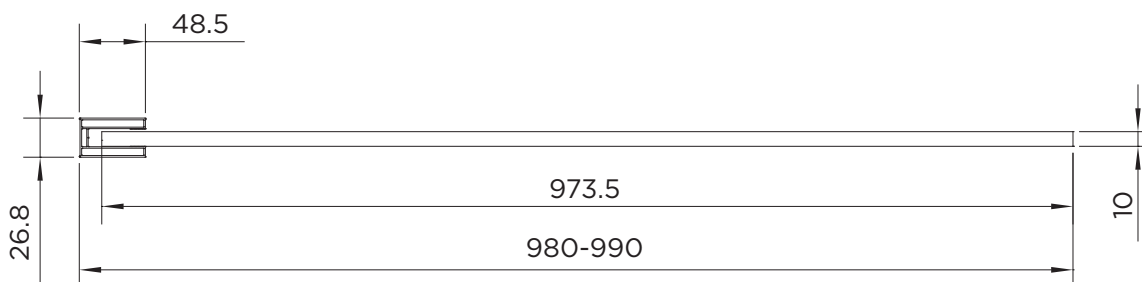

## wetroom 10

<b>RANGE</b>	WETROOM 10
<b>PRODUCT</b>	WETROOM PANEL
<b>CODE</b>	AQ8414-SM
<b>SIZE</b>	1000
<b>PROFILE COLOUR</b>	SILVER
<b>GLASS THICKNESS</b>	10
<b>GLASS FINISH</b>	SMOKED
<b>GLASS TREATMENT</b>	CLEAN & CLEAR™
<b>HEIGHT</b>	2000
<b>ADJUSTMENT IN RECESS</b>	980-990
<b>ADJUSTMENT WITH SIDE PANEL</b>	N/A
<b>OPTIONAL FLIPPER PANEL</b>	YES
<b>APERTURE</b>	N/A
<b>GUARANTEE</b>	LIFETIME
<b>CE</b>	YES/EN14428
<b>GLASS BS EN</b>	EN12150-1T
<b>PROFILE MATERIAL</b>	ALUMINUM/6463#
<b>HANDLE MATERIAL</b>	N/A
<b>HINGE MATERIAL</b>	N/A
<b>QUICK RELEASE ROLLERS</b>	N/A
<b>GLASS PANEL SIZE</b>	973.5
<b>MOVING PANEL SIZE</b>	N/A
<b>PRODUCT HAND</b>	UNIVERSAL
<b>PRODUCT WEIGHT</b>	53KG
<b>PACKAGED DIMENSIONS</b>	2120x1080x60
<b>BARCODE</b>	5031978044197

All measurements in mm and are nominal