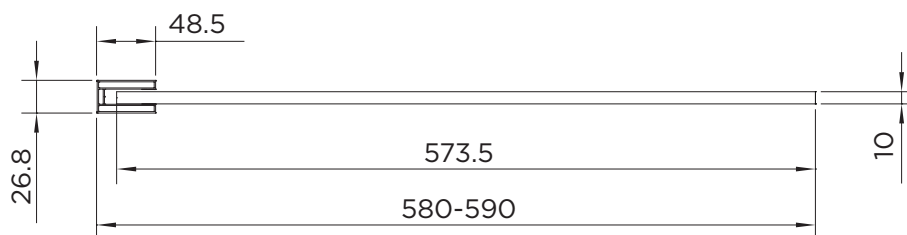

WETROOM SPECIFICATION

wetroom 10

RANGE	WETROOM 10
PRODUCT	WETROOM
CODE	AQ8409
SIZE	600
PROFILE COLOUR	SILVER
GLASS THICKNESS	10
GLASS FINISH	CLEAR
GLASS TREATMENT	CLEAN & CLEAR™
HEIGHT	2000
ADJUSTMENT IN RECESS	580-590
ADJUSTMENT WITH SIDE PANEL	N/A
OPTIONAL FLIPPER PANEL	YES
APERTURE	N/A
GUARANTEE	LIFETIME
CE	YES/EN14428
GLASS BS EN	EN12150-1T
PROFILE MATERIAL	ALUMINUM/6463#
HANDLE MATERIAL	N/A
HINGE MATERIAL	N/A
QUICK RELEASE ROLLERS	N/A
GLASS PANEL SIZE	573.5
MOVING PANEL SIZE	N/A
PRODUCT HAND	UNIVERSAL
PRODUCT WEIGHT	36KG
PACKAGED DIMENSIONS	2120x680x60
BARCODE	5031978044340

All measurements in mm and are nominal