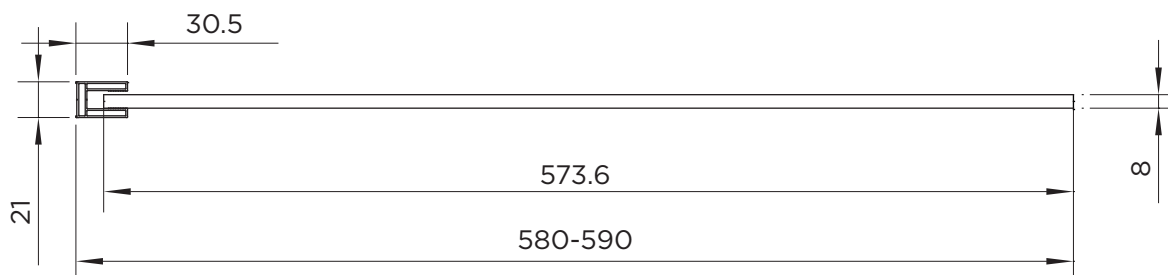

WETROOM SPECIFICATION

wetroom 8

RANGE	WETROOM 8
PRODUCT	WETROOM
CODE	AQ8241S
SIZE	600
PROFILE COLOUR	SILVER
GLASS THICKNESS	8mm
GLASS FINISH	CLEAR
GLASS TREATMENT	CLEAN & CLEAR™
HEIGHT	2000
ADJUSTMENT IN RECESS	580-590
ADJUSTMENT WITH SIDE PANEL	N/A
OPTIONAL FLIPPER PANEL	YES
APERTURE	N/A
GUARANTEE	LIFETIME
CE	YES/EN14428
GLASS BS EN	EN12150-1T
PROFILE MATERIAL	ALUMINUM/6463#
HANDLE MATERIAL	N/A
HINGE MATERIAL	N/A
QUICK RELEASE ROLLERS	N/A
GLASS PANEL SIZE	573.6
MOVING PANEL SIZE	N/A
PRODUCT HAND	UNIVERSAL
PRODUCT WEIGHT	27KG
PACKAGED DIMENSIONS	2080x637x60
BARCODE	5031978062047

All measurements in mm and are nominal