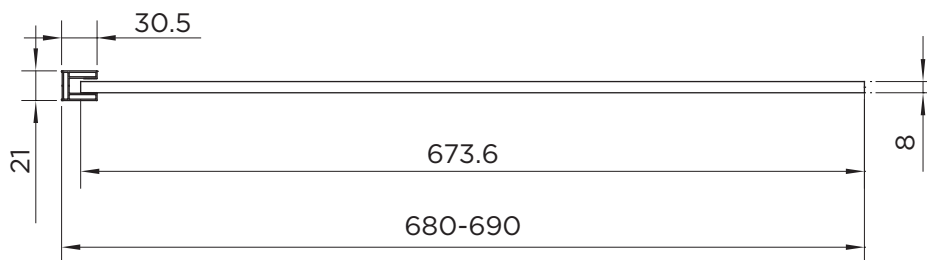

## wetroom 8

RANGE	WETROOM 8
PRODUCT	WETROOM
CODE	AQ8242S
SIZE	700
PROFILE COLOUR	SILVER
GLASS THICKNESS	8mm
GLASS FINISH	CLEAR
GLASS TREATMENT	CLEAN & CLEAR™
HEIGHT	2000
ADJUSTMENT IN RECESS	680-690
ADJUSTMENT WITH SIDE PANEL	N/A
OPTIONAL FLIPPER PANEL	YES
APERTURE	N/A
GUARANTEE	LIFETIME
CE	YES/EN14428
GLASS BS EN	EN12150-1T
PROFILE MATERIAL	ALUMINUM/6463#
HANDLE MATERIAL	N/A
HINGE MATERIAL	N/A
QUICK RELEASE ROLLERS	N/A
GLASS PANEL SIZE	673.6
MOVING PANEL SIZE	N/A
PRODUCT HAND	UNIVERSAL
PRODUCT WEIGHT	29KG
PACKAGED DIMENSIONS	2080x737x60
BARCODE	5031978062054

All measurements in mm and are nominal