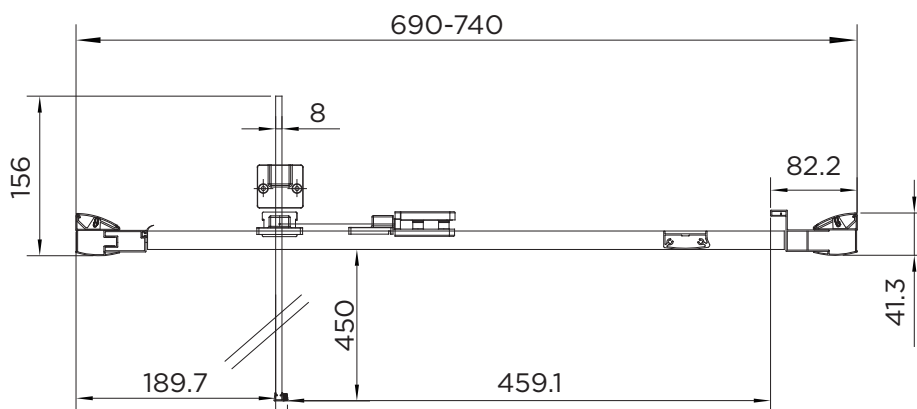

### PIVOT DOOR

RANGE	VENTURI 8
PRODUCT	PIVOT DOOR
CODE	AQ8226S
SIZE	760
PROFILE COLOUR	SILVER
GLASS THICKNESS	8mm
GLASS FINISH	CLEAR
GLASS TREATMENT	CLEAN & CLEAR™
HEIGHT	1900
ADJUSTMENT IN RECESS	690-740
ADJUSTMENT WITH SIDE PANEL	704-754
OPTIONAL SIDE PANEL	YES
APERTURE	460
GUARANTEE	LIFETIME
CE	EN14428
GLASS BS EN	EN12150-1T
PROFILE MATERIAL	ALUMINUM/6463#
HANDLE MATERIAL	STAINLESS STEEL
ROLLER MATERIAL	N/A
QUICK RELEASE ROLLERS	N/A
FIXED PANEL SIZE	N/A
MOVING PANEL SIZE	598
PRODUCT HAND	UNIVERSAL
PRODUCT WEIGHT	29KG
PACKAGED DIMENSIONS	1980x740x85
BARCODE	5031978044043

All measurements in mm and are nominal