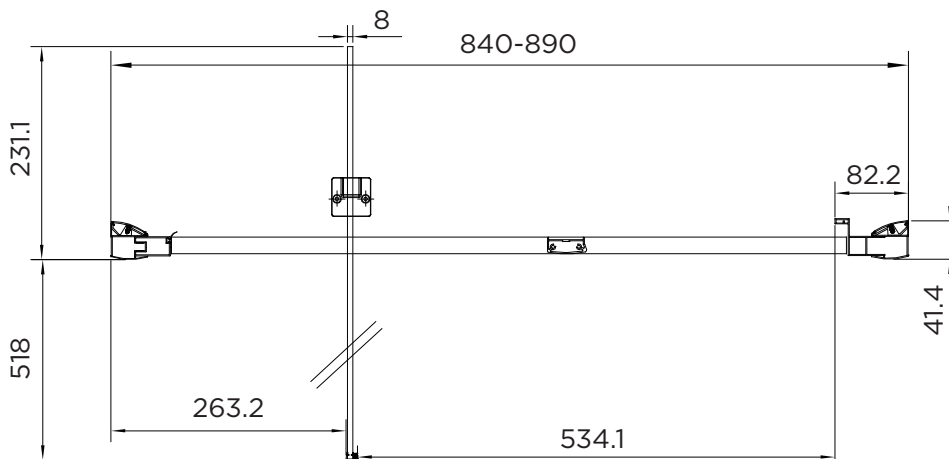

### PIVOT DOOR

RANGE	VENTURI 8
PRODUCT	PIVOT DOOR
CODE	AQ8228S
SIZE	900
PROFILE COLOUR	SILVER
GLASS THICKNESS	8mm
GLASS FINISH	CLEAR
GLASS TREATMENT	CLEAN & CLEAR™
HEIGHT	1900
ADJUSTMENT IN RECESS	840-890
ADJUSTMENT WITH SIDE PANEL	854-904
OPTIONAL SIDE PANEL	YES
APERTURE	534
GUARANTEE	LIFETIME
CE	EN14428
GLASS BS EN	EN12150-1T
PROFILE MATERIAL	ALUMINUM/6463#
HANDLE MATERIAL	STAINLESS STEEL
ROLLER MATERIAL	N/A
QUICK RELEASE ROLLERS	N/A
FIXED PANEL SIZE	N/A
MOVING PANEL SIZE	748
PRODUCT HAND	UNIVERSAL
PRODUCT WEIGHT	35KG
PACKAGED DIMENSIONS	1980x890x85
BARCODE	5031978044067

All measurements in mm and are nominal