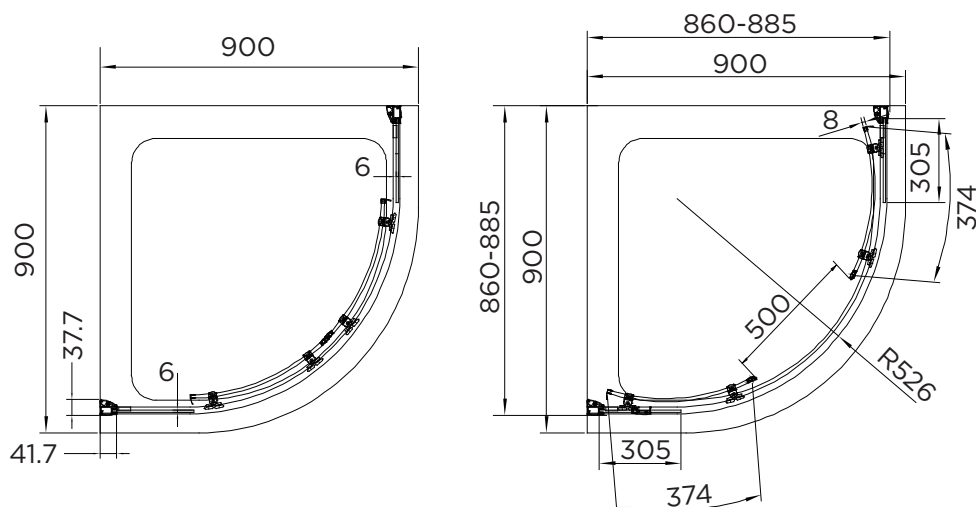

## venturi 8

### DOUBLE DOOR QUADRANT

RANGE	VENTURI 8
PRODUCT	DOUBLE DOOR QUAD
CODE	AQ8150S
SIZE	900x900
PROFILE COLOUR	SILVER
GLASS THICKNESS	8mm
GLASS FINISH	CLEAR
GLASS TREATMENT	CLEAN & CLEAR™
HEIGHT	1900
ADJUSTMENT IN RECESS	860-885
ADJUSTMENT WITH SIDE PANEL	N/A
OPTIONAL SIDE PANEL	N/A
APERTURE	500
GUARANTEE	LIFETIME
CE	<b>EN14428</b>
GLASS BS EN	EN12150-1T
PROFILE MATERIAL	ALUMINUM/6463#
HANDLE MATERIAL	STAINLESS STEEL
ROLLER MATERIAL	ZINC ALLOY/ABS CHROME
QUICK RELEASE ROLLERS	YES
FIXED PANEL SIZE	305
MOVING PANEL SIZE	374
PRODUCT HAND	UNIVERSAL
PRODUCT WEIGHT	53KG
PACKAGED DIMENSIONS	1980x450x205
BARCODE	5031978003255

All measurements in mm and are nominal