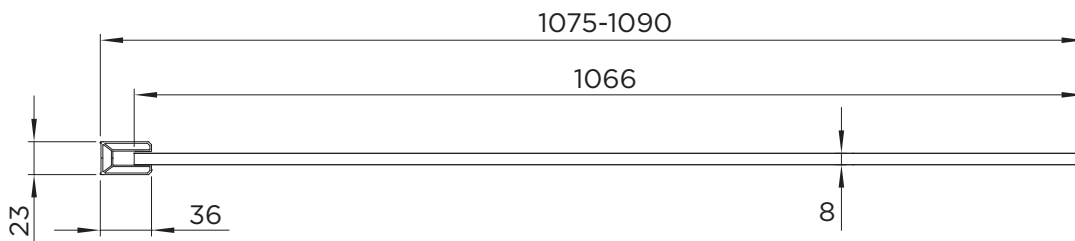

SPECIFICATION

wetroom 8

WETROOM MATRIX PANEL

RANGE	WETROOM 8
PRODUCT	WETROOM
CODE	AQ8656CR
SIZE	1100
PROFILE COLOUR	MATT BLACK
GLASS THICKNESS	8mm
GLASS FINISH	CLEAR/MATRIX
GLASS TREATMENT	CLEAN & CLEAR™
HEIGHT	2000
ADJUSTMENT IN RECESS	1075-1090
ADJUSTMENT WITH SIDE PANEL	N/A
OPTIONAL FLIPPER PANEL	YES
APERTURE	N/A
GUARANTEE	LIFETIME
CE	YES/EN14428
GLASS BS EN	EN12150-1T
PROFILE MATERIAL	ALUMINUM/6463#
SUPPORT ARM MATERIAL	ALUMINUM/6463#
HINGE MATERIAL	N/A
QUICK RELEASE ROLLERS	N/A
GLASS PANEL SIZE	1066
MOVING PANEL SIZE	N/A
PRODUCT HAND	UNIVERSAL
PRODUCT WEIGHT	48KG
PACKAGED DIMENSIONS	2100x1130x58
BARCODE	5031978085251

All measurements in mm and are nominal