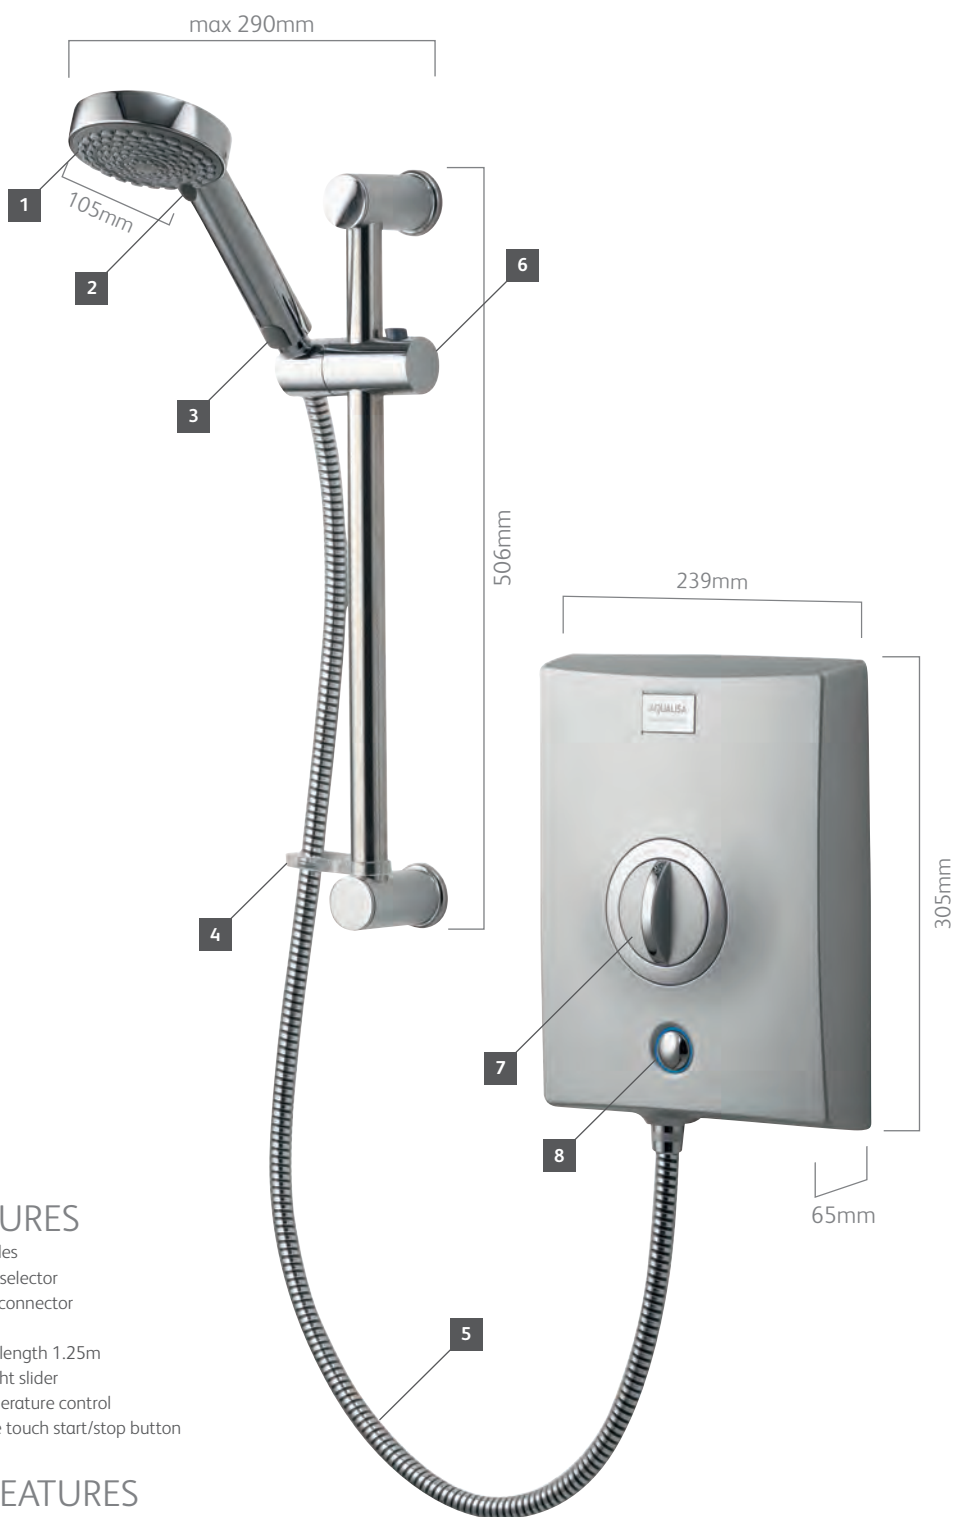

## KEY FEATURES

- 1 Easy clean nozzles
- 2 Easy click spray selector
- 3 Anti-twist hose connector
- 4 Gel hanger
- 5 Chrome hose – length 1.25m
- 6 Adjustable height slider
- 7 Easy glide temperature control
- 8 Illuminated one touch start/stop button

# QUARTZ Electric

AVAILABLE IN  
GRAPHITE  
CHROME

### Quartz Electric shower with adjustable head

8.5kW QZE8511  
† £261.00 £313.20 inc. VAT  
9.5kW QZE9511  
† £287.00 £344.40 inc. VAT  
10.5kW QZE10511  
† £320.00 £384.00 inc. VAT

AVAILABLE IN  
CHROME

## Shower head

Quartz Electric showers feature:  
105mm Harmony  
Electric shower head