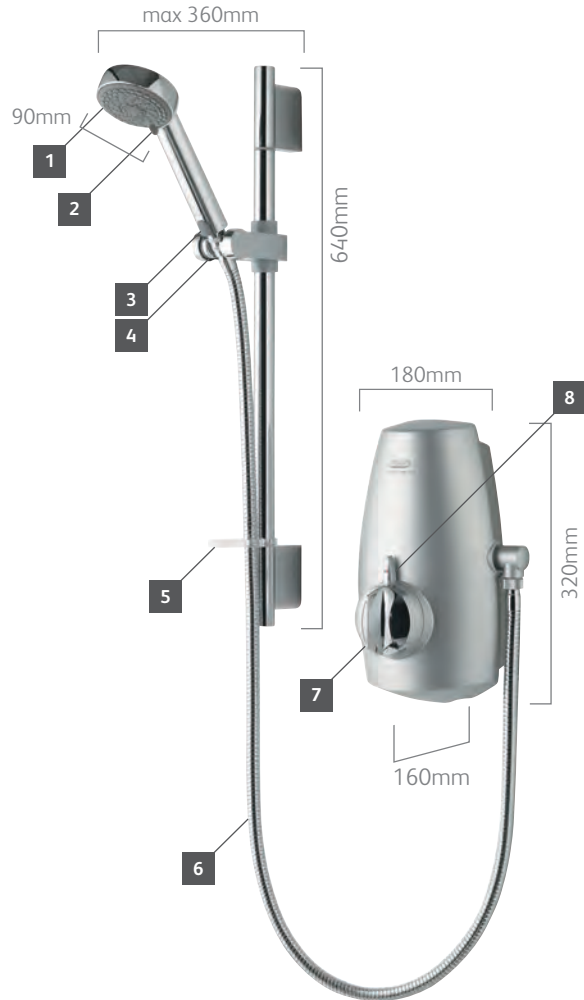

FEATURES AND PRICES

Aquastream™ Thermo

KEY FEATURES

- 1 Easy clean nozzles
- 2 Easy click spray selector
- 3 Anti-twist hose connector
- 4 Chrome pinch grip slider
- 5 Gel hanger
- 6 Chrome plated metal hose – length 1.5m
- 7 On/off flow control – two flow settings
- 8 Temperature control

AQUASTREAM Thermo

AVAILABLE IN
SILVER
CHROME

**Aquastream Thermo
mixer power shower with
adjustable head**

813.40.01
† £582.00 £698.40 inc. VAT

AVAILABLE IN
WHITE

**Aquastream Thermo
mixer power shower with
adjustable head**

813.40.20
† £545.00 £654.00 inc. VAT

AVAILABLE IN
WHITE
CHROME

**Aquastream Thermo
mixer power shower with
adjustable head**

813.40.21
† £530.00 £636.00 inc. VAT

Shower head

Aquastream
Thermo shower
features:
90mm
Harmony head