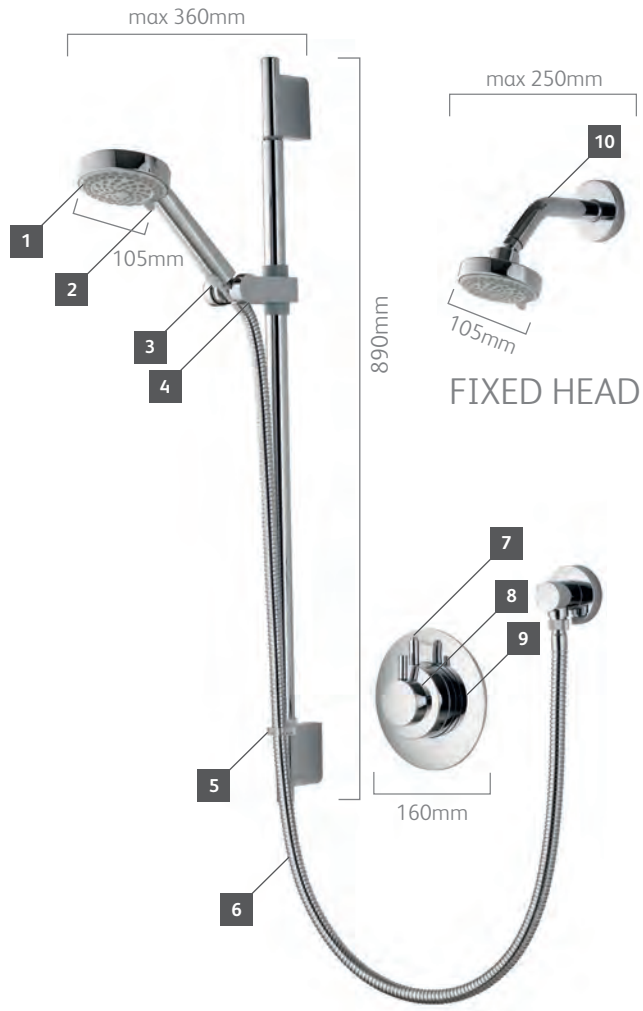

FEATURES AND PRICES

Dream™

KEY FEATURES

- 1 Easy clean nozzles
- 2 Easy click spray selector
- 3 Anti-twist hose connector
- 4 Pinch grip slider
- 5 Gel hanger
- 6 Chrome plated metal hose – length 1.5m
- 7 Temperature override button
- 8 On/off control
- 9 Temperature control
- 10 Fixed 'Tilt' Harmony shower head

DREAM

AVAILABLE IN
CHROME

Dream concealed mixer shower with adjustable head

DRM001CA
† £396.00 £475.20 inc. VAT

AVAILABLE IN
CHROME

Dream concealed mixer shower with wall fixed head

DRM001CF
† £396.00 £475.20 inc. VAT

Shower head

Dream shower features:
105mm
Harmony head

Spray patterns

Product dimensions are for guidance only. Please refer to installation guides for installation requirements.
† Prices shown are recommended retail prices. VAT quoted at 20%.