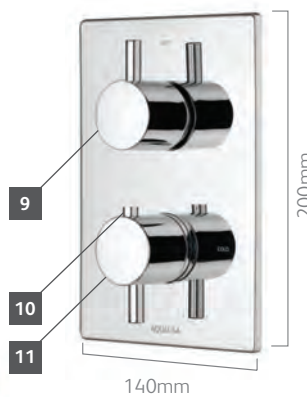

FEATURES AND PRICES

Dream™ DCV

KEY FEATURES

- 1 Easy clean nozzles
- 2 Easy click spray selector
- 3 Anti-twist hose connector
- 4 Pinch grip slider
- 5 Adjustable rail fitting
- 6 Chrome gel hanger
- 7 Chrome plated metal hose – length 1.5m
- 8 Easy fit wall arm

SINGLE OUTLET VALVE

- 9 Flow control
- 10 Temperature override button
- 11 Temperature control

DIVERT VALVE

- 12 Flow control with integral diverter for easy switching between outlets
- 13 Temperature override button
- 14 Temperature control

WALL FIXED DRENCHER HEAD

- 250mm wall fixed drencher head with easy fit 400mm arm

SINGLE OUTLET VALVE

DIVERT VALVE

- Dream DCV controls come with a pair of 25mm levers which can be simply inserted if required.

BATH OVERFLOW FILLER

Includes clicker waste fitting. P-trap/U-bend not included.

Product dimensions are for guidance only. Please refer to installation guides for installation requirements.

DREAM DCV

AVAILABLE IN CHROME