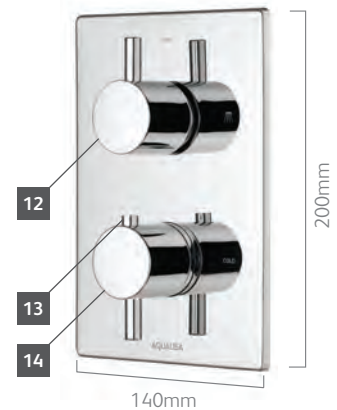

FEATURES AND PRICES

Dream™ DCV

KEY FEATURES

- 1 Easy clean nozzles
- 2 Easy click spray selector
- 3 Anti-twist hose connector
- 4 Pinch grip slider
- 5 Adjustable rail fitting
- 6 Chrome gel hanger
- 7 Chrome plated metal hose – length 1.5m
- 8 Easy fit wall arm

SINGLE OUTLET VALVE

- 9 Flow control
- 10 Temperature override button
- 11 Temperature control

DIVERT VALVE

- 12 Flow control with integral diverter for easy switching between outlets
- 13 Temperature override button
- 14 Temperature control

WALL FIXED DRENCHER HEAD

- 250mm wall fixed drencher head with easy fit 400mm arm

SINGLE OUTLET VALVE

DIVERT VALVE

- Dream DCV controls come with a pair of 25mm levers which can be simply inserted if required.

BATH OVERFLOW FILLER

Includes clicker waste fitting. P-trap/U-bend not included.

Product dimensions are for guidance only. Please refer to installation guides for installation requirements.

DREAM DCV

AVAILABLE IN CHROME