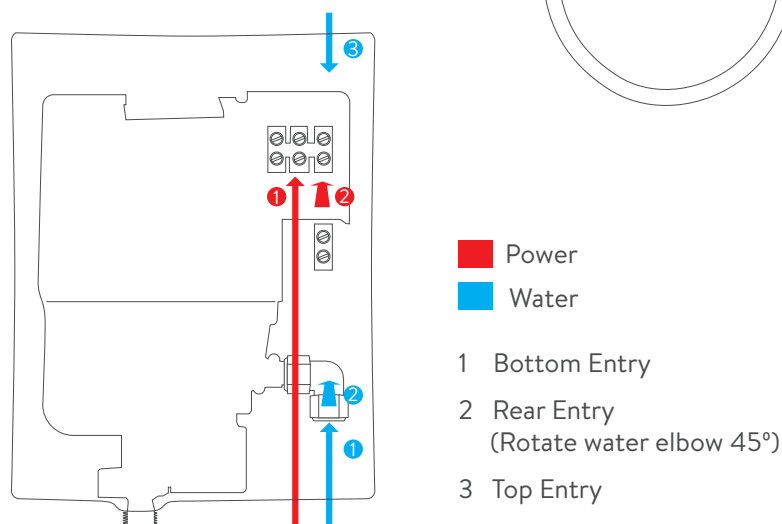

AQUALISA

QZE8501

QUARTZ™

ELECTRIC SHOWER

ELECTRIC 8.5KW WITH ADJUSTABLE HEAD
- CHROME

DIMENSIONAL DRAWINGS

CONNECTIONS

AQUALISA

QZE8501

QUARTZ™

ELECTRIC SHOWER

ELECTRIC 8.5KW WITH ADJUSTABLE HEAD - CHROME

TECHNICAL SPECIFICATIONS

POWER	8.5KW
MINIMUM PRESSURE	0.9 bar
MAXIMUM PRESSURE	10 bar
RECOMMENDED MAXIMUM PRESSURE	3 bar
WATER ENTRY POINTS	Top, bottom and rear right
CABLE ENTRY POINTS	Top, bottom and rear right
INLET FITTING CONNECTIONS	15mm compression
OUTLET FITTING CONNECTIONS	1/2" BSP thread
ELECTRIC REQUIREMENTS	Supply voltage 230 – 240V, MCB rating of 40AMP
WATER SYSTEM	Mains cold system
FEATURES	Intuitive single dial
	Push button start/stop
	Rotary controls
	Heat safety features
	Phased shut down
	Heat sensor
	105mm handset, 5 spray patterns
COLOUR	Chrome
GUARANTEE PERIOD	Shower unit – 2 years
	Shower head and kit – 2 years
APPROVALS	CE Marking
	BEAB
	European Water Label
	Kiwa
	ERP Directive