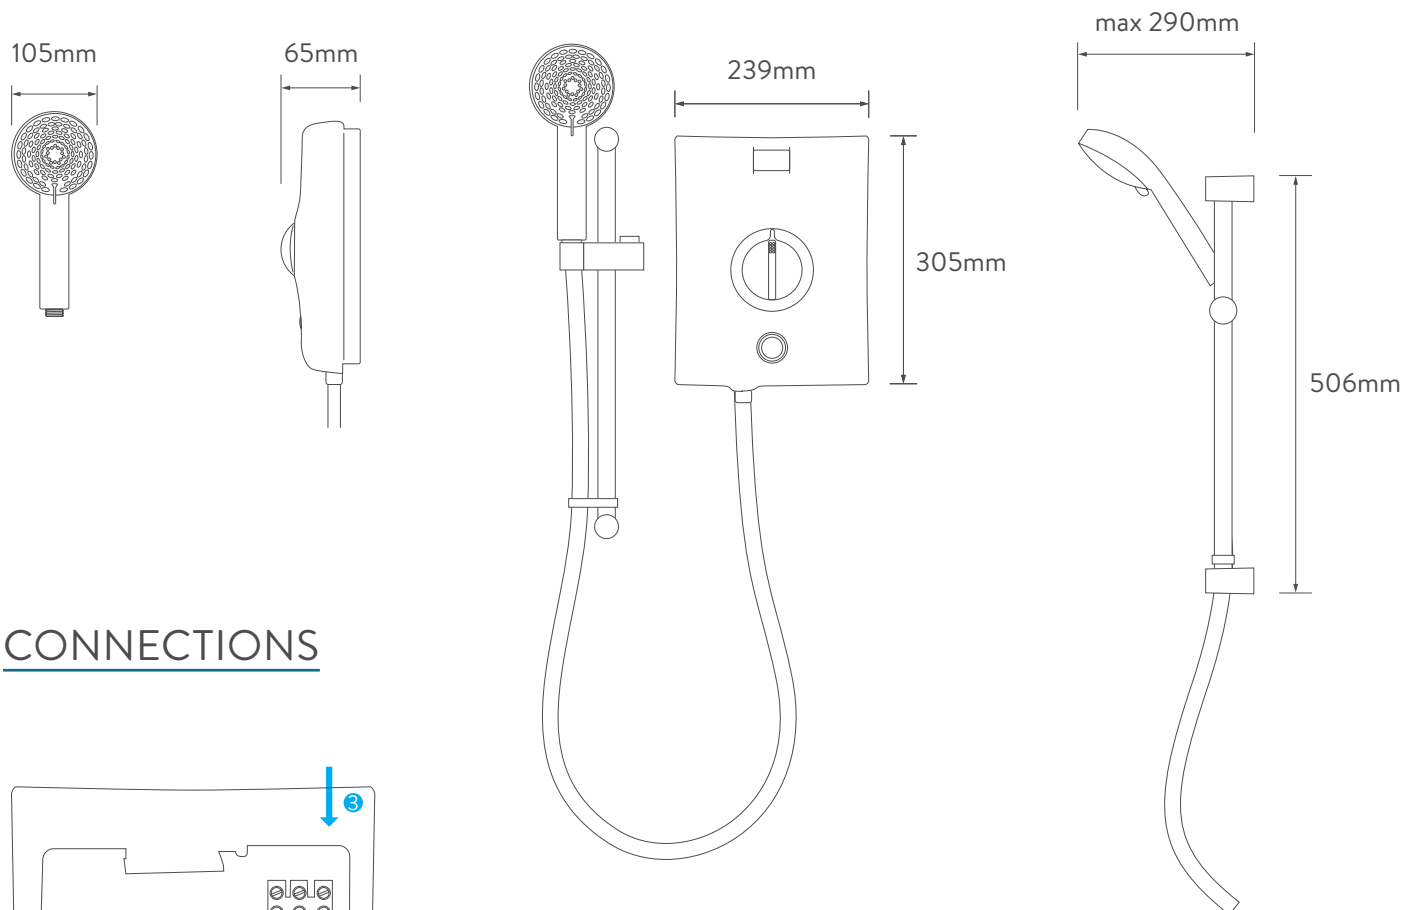

AQUALISA

QZE8501

QUARTZ™

ELECTRIC SHOWER

ELECTRIC 8.5KW WITH ADJUSTABLE HEAD
- CHROME

DIMENSIONAL DRAWINGS

CONNECTIONS

AQUALISA

QZE8501

QUARTZ™

ELECTRIC SHOWER

ELECTRIC 8.5KW WITH ADJUSTABLE HEAD - CHROME

TECHNICAL SPECIFICATIONS

POWER	8.5KW
MINIMUM PRESSURE	0.9 bar
MAXIMUM PRESSURE	10 bar
RECOMMENDED MAXIMUM PRESSURE	3 bar
WATER ENTRY POINTS	Top, bottom and rear right
CABLE ENTRY POINTS	Top, bottom and rear right
INLET FITTING CONNECTIONS	15mm compression
OUTLET FITTING CONNECTIONS	1/2" BSP thread
ELECTRIC REQUIREMENTS	Supply voltage 230 – 240V, MCB rating of 40AMP
WATER SYSTEM	Mains cold system
FEATURES	Intuitive single dial
	Push button start/stop
	Rotary controls
	Heat safety features
	Phased shut down
	Heat sensor
	105mm handset, 5 spray patterns
COLOUR	Chrome
GUARANTEE PERIOD	Shower unit – 2 years
	Shower head and kit – 2 years
APPROVALS	CE Marking
	BEAB
	European Water Label
	Kiwa
	ERP Directive