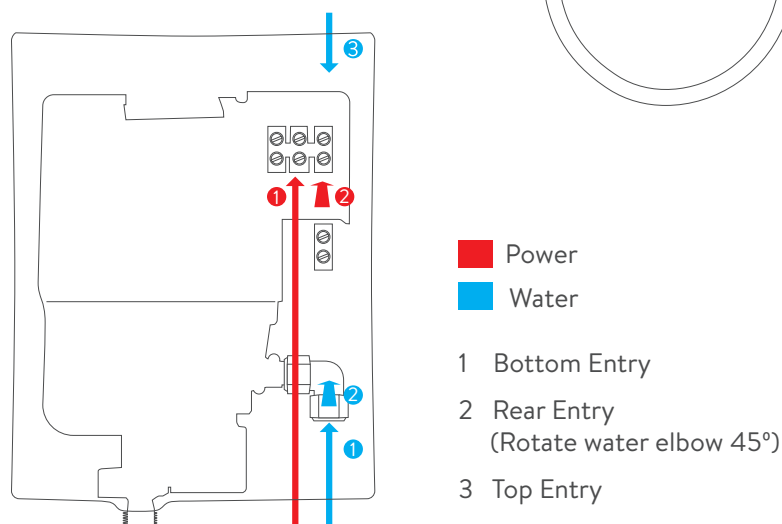

AQUALISA

QZE9501

QUARTZ™

ELECTRIC SHOWER

ELECTRIC 9.5KW WITH ADJUSTABLE HEAD
- CHROME

DIMENSIONAL DRAWINGS

CONNECTIONS