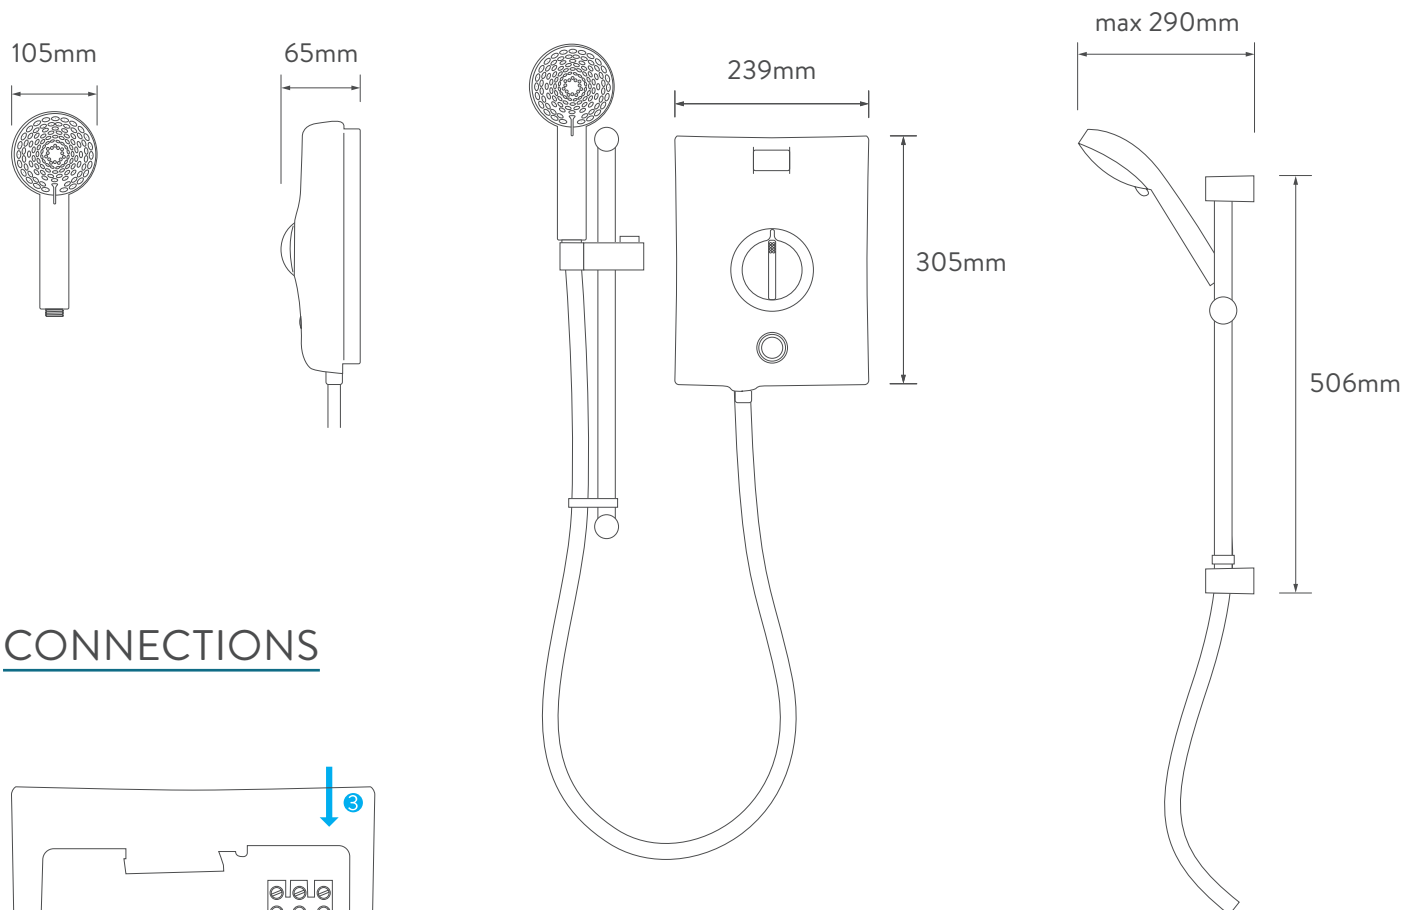

AQUALISA

QZE9501

QUARTZ™

ELECTRIC SHOWER

ELECTRIC 9.5KW WITH ADJUSTABLE HEAD
- CHROME

DIMENSIONAL DRAWINGS

CONNECTIONS