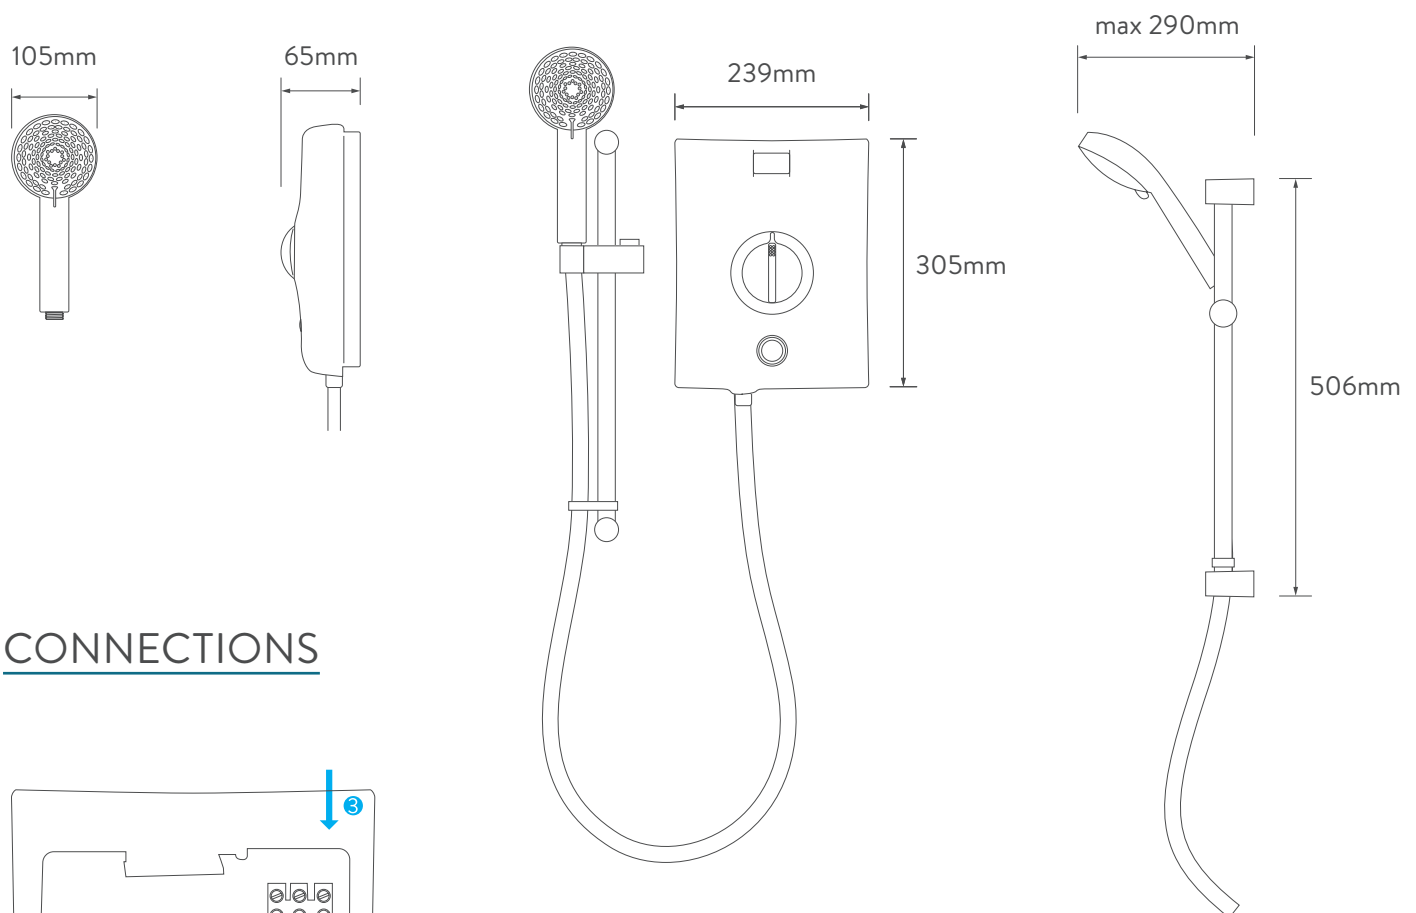

AQUALISA

QZE10501

QUARTZ™

ELECTRIC SHOWER

ELECTRIC 10.5KW WITH ADJUSTABLE HEAD
- CHROME

DIMENSIONAL DRAWINGS

CONNECTIONS