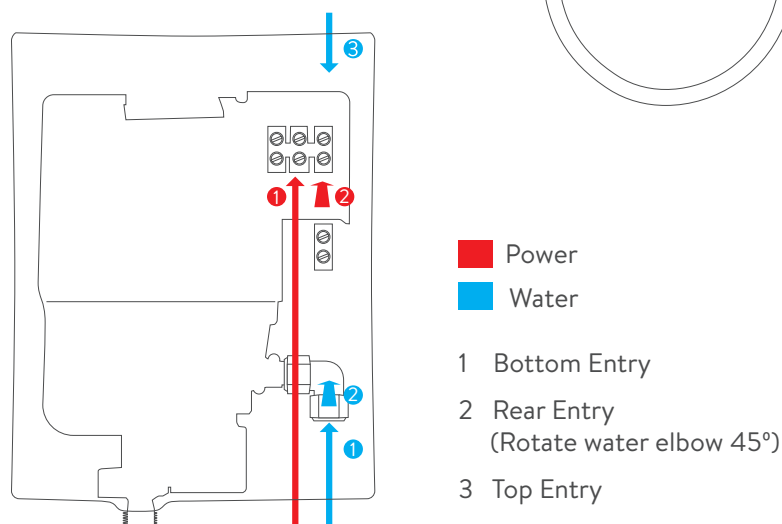

AQUALISA

QZE10501

QUARTZ™

ELECTRIC SHOWER

ELECTRIC 10.5KW WITH ADJUSTABLE HEAD
- CHROME

DIMENSIONAL DRAWINGS

CONNECTIONS