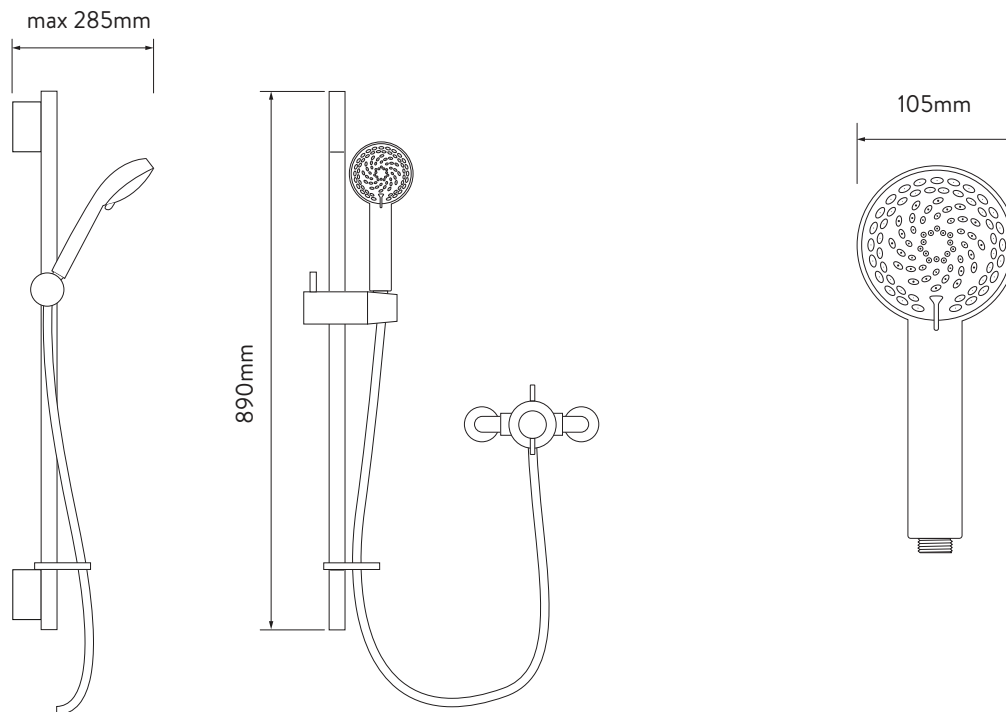

AQUALISA

ASP001EA

ASPIRE DL EXPOSED MIXER SHOWER

WITH ADJUSTABLE HEAD

DIMENSIONAL DRAWINGS

AQUALISA

ASP001EA

ASPIRE DL EXPOSED MIXER SHOWER

WITH ADJUSTABLE HEAD

TECHNICAL SPECIFICATIONS

MINIMUM PRESSURE REQUIREMENTS	0.1 bar
MAXIMUM PRESSURE REQUIREMENTS	10 bar (Static)
INLET FITTING CONNECTIONS	15mm compression
INLET SUPPLY POSITIONS	Hot/left, cold/right
OUTLET CONNECTIONS	½" BSP
VALVE INLET CENTRES	148-155mm
SUPPLY TEMPERATURE	5 - 20°C Cold Supply 55 - 65°C Hot Supply
WATER SYSTEM	Gravity, Boosted Gravity, Combi and Balanced High Pressure
FEATURES	All-metal valve
	Dual lever controls for water flow and temperature
	105mm Harmony shower head
	Eco-spray setting can deliver water savings of up to 25% without compromising the showering experience
	4 spray patterns including an eco-spray setting
COLOUR	Chrome
GUARANTEE PERIOD	Valve – 5 year guarantee
	Head and Kit – 2 year guarantee