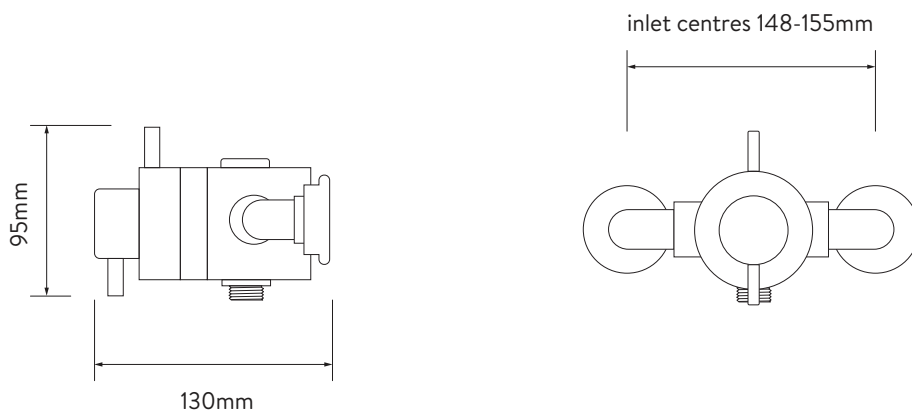

AQUALISA

ASP001EA

ASPIRE DL EXPOSED MIXER SHOWER

WITH ADJUSTABLE HEAD

DIMENSIONAL DRAWINGS

AQUALISA

ASP001EA

ASPIRE DL EXPOSED MIXER SHOWER

WITH ADJUSTABLE HEAD

TECHNICAL SPECIFICATIONS

MINIMUM PRESSURE REQUIREMENTS	0.1 bar
MAXIMUM PRESSURE REQUIREMENTS	10 bar (Static)
INLET FITTING CONNECTIONS	15mm compression
INLET SUPPLY POSITIONS	Hot/left, cold/right
OUTLET CONNECTIONS	½" BSP
VALVE INLET CENTRES	148-155mm
SUPPLY TEMPERATURE	5 - 20°C Cold Supply 55 - 65°C Hot Supply
WATER SYSTEM	Gravity, Boosted Gravity, Combi and Balanced High Pressure
FEATURES	All-metal valve
	Dual lever controls for water flow and temperature
	105mm Harmony shower head
	Eco-spray setting can deliver water savings of up to 25% without compromising the showering experience
	4 spray patterns including an eco-spray setting
COLOUR	Chrome
GUARANTEE PERIOD	Valve – 5 year guarantee
	Head and Kit – 2 year guarantee