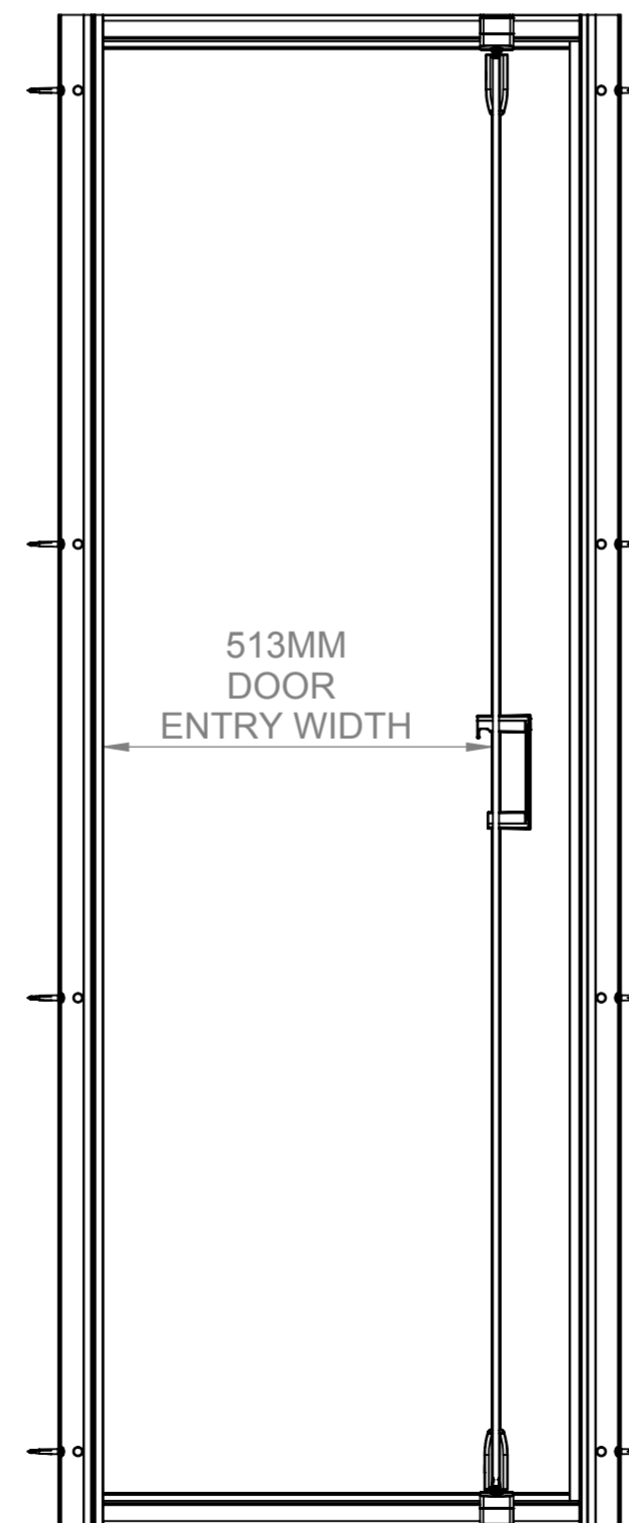

FETIM GROUP

Art. No. FEN1668AQU - Pivot Door 760

Glass thickness 8mm  
Easy-clean glass coating  
Wall profile adjustment 20mm per profile

TOP VIEW - OPENING  
SPACE REQUIREMENTS

FRONT VIEW

SIDE VIEW

INTERIOR VIEW

EXTERIOR VIEW