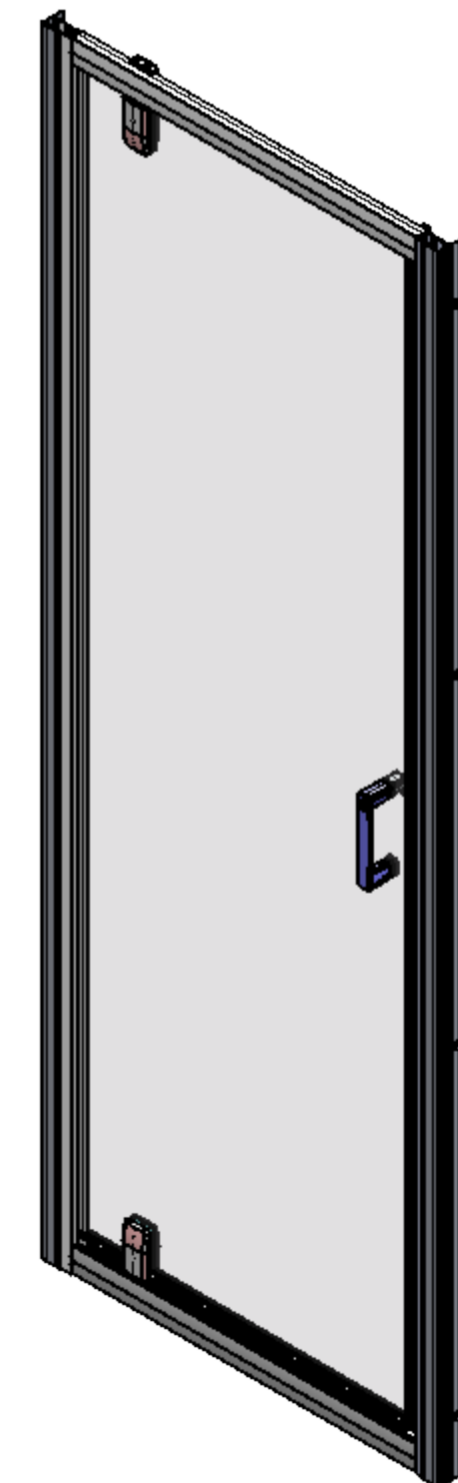

FETIM GROUP

Art. No. FEN1668AQU - Pivot Door 760

Glass thickness 8mm  
Easy-clean glass coating  
Wall profile adjustment 20mm per profile

TOP VIEW - OPENING  
SPACE REQUIREMENTS

FRONT VIEW

SIDE VIEW

INTERIOR VIEW

EXTERIOR VIEW