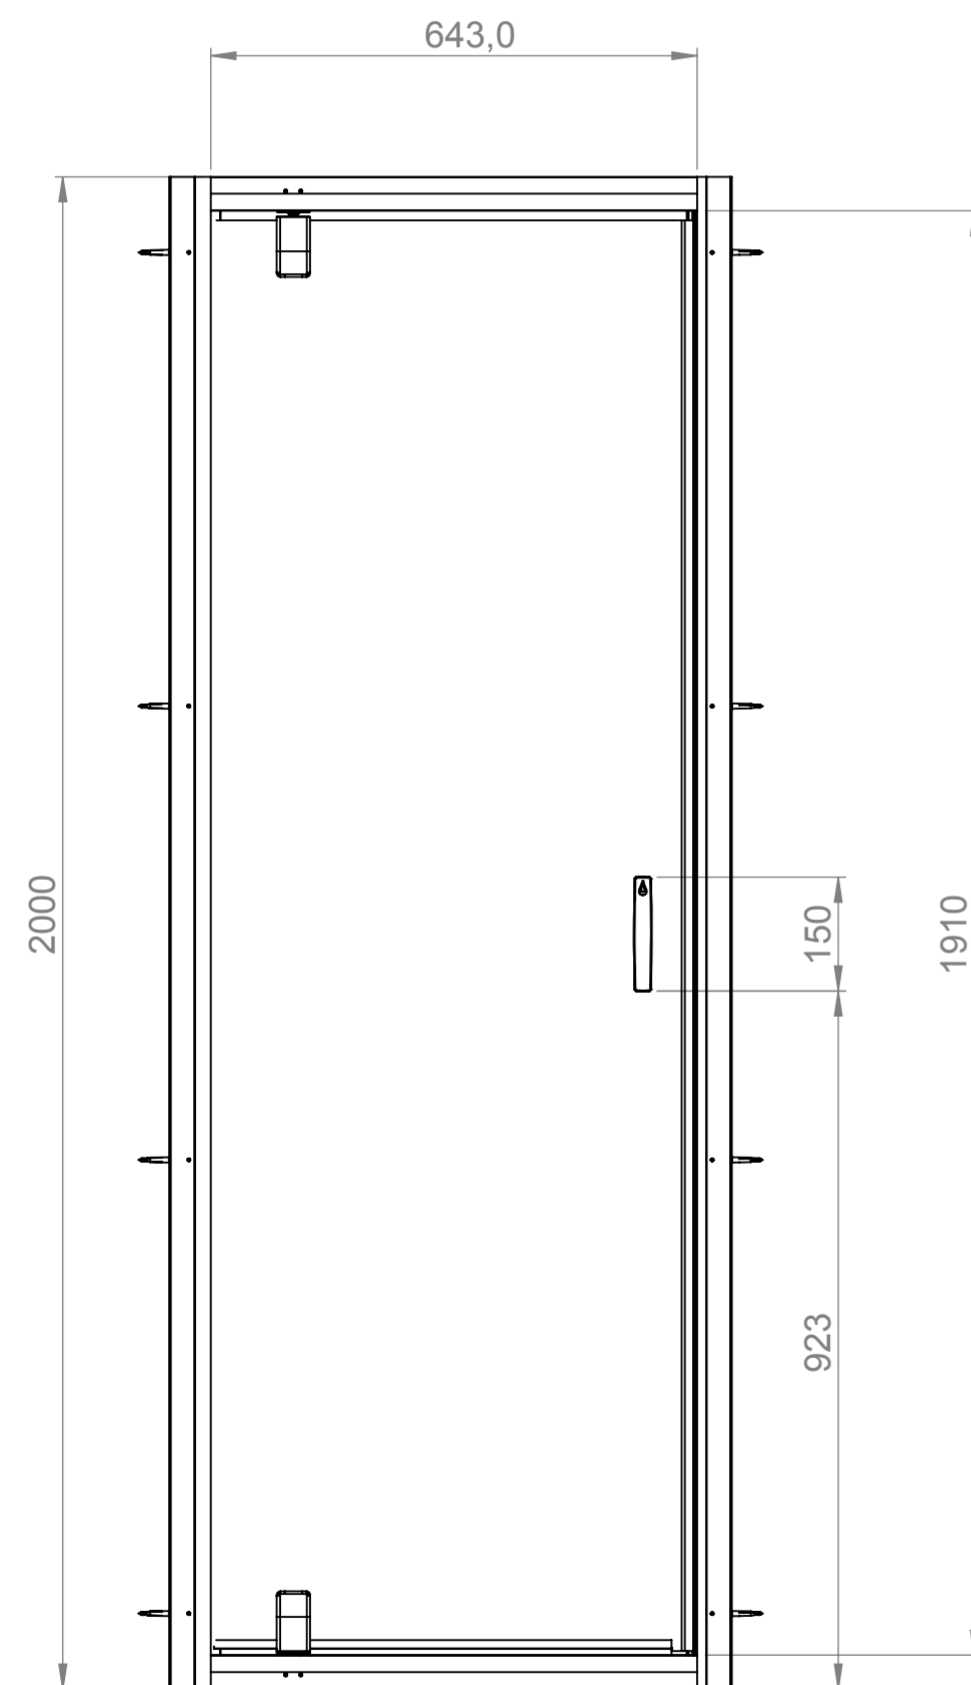

FETIM GROUP

Art. No. FEN1668AQU - Pivot Door 760

Glass thickness 8mm  
Easy-clean glass coating  
Wall profile adjustment 20mm per profile

TOP VIEW - OPENING  
SPACE REQUIREMENTS

FRONT VIEW

SIDE VIEW

INTERIOR VIEW

EXTERIOR VIEW