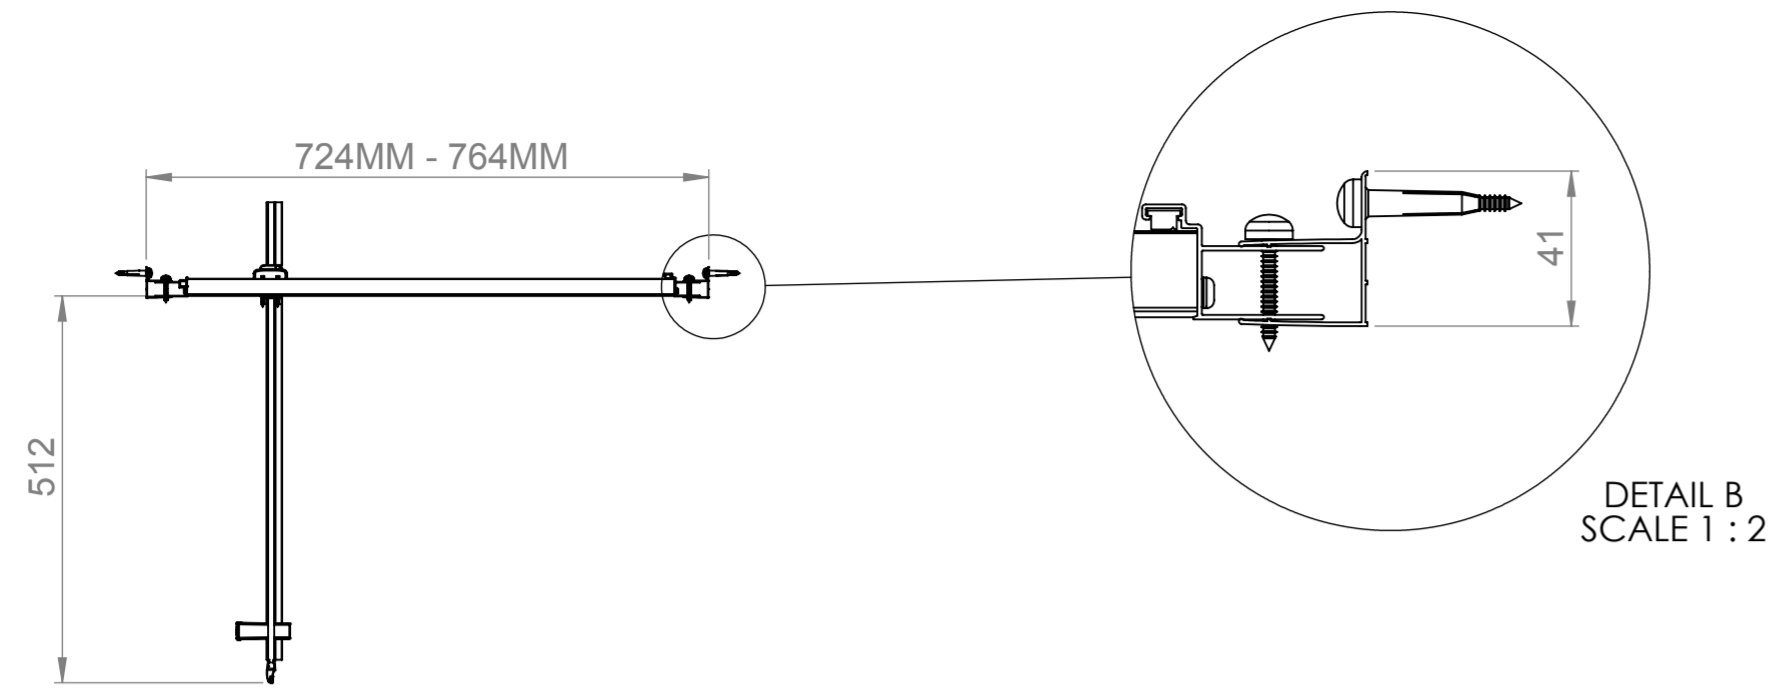

FETIM GROUP

Art. No. FEN1668AQU - Pivot Door 760

Glass thickness 8mm  
Easy-clean glass coating  
Wall profile adjustment 20mm per profile

TOP VIEW - OPENING  
SPACE REQUIREMENTS

FRONT VIEW

SIDE VIEW

INTERIOR VIEW

EXTERIOR VIEW