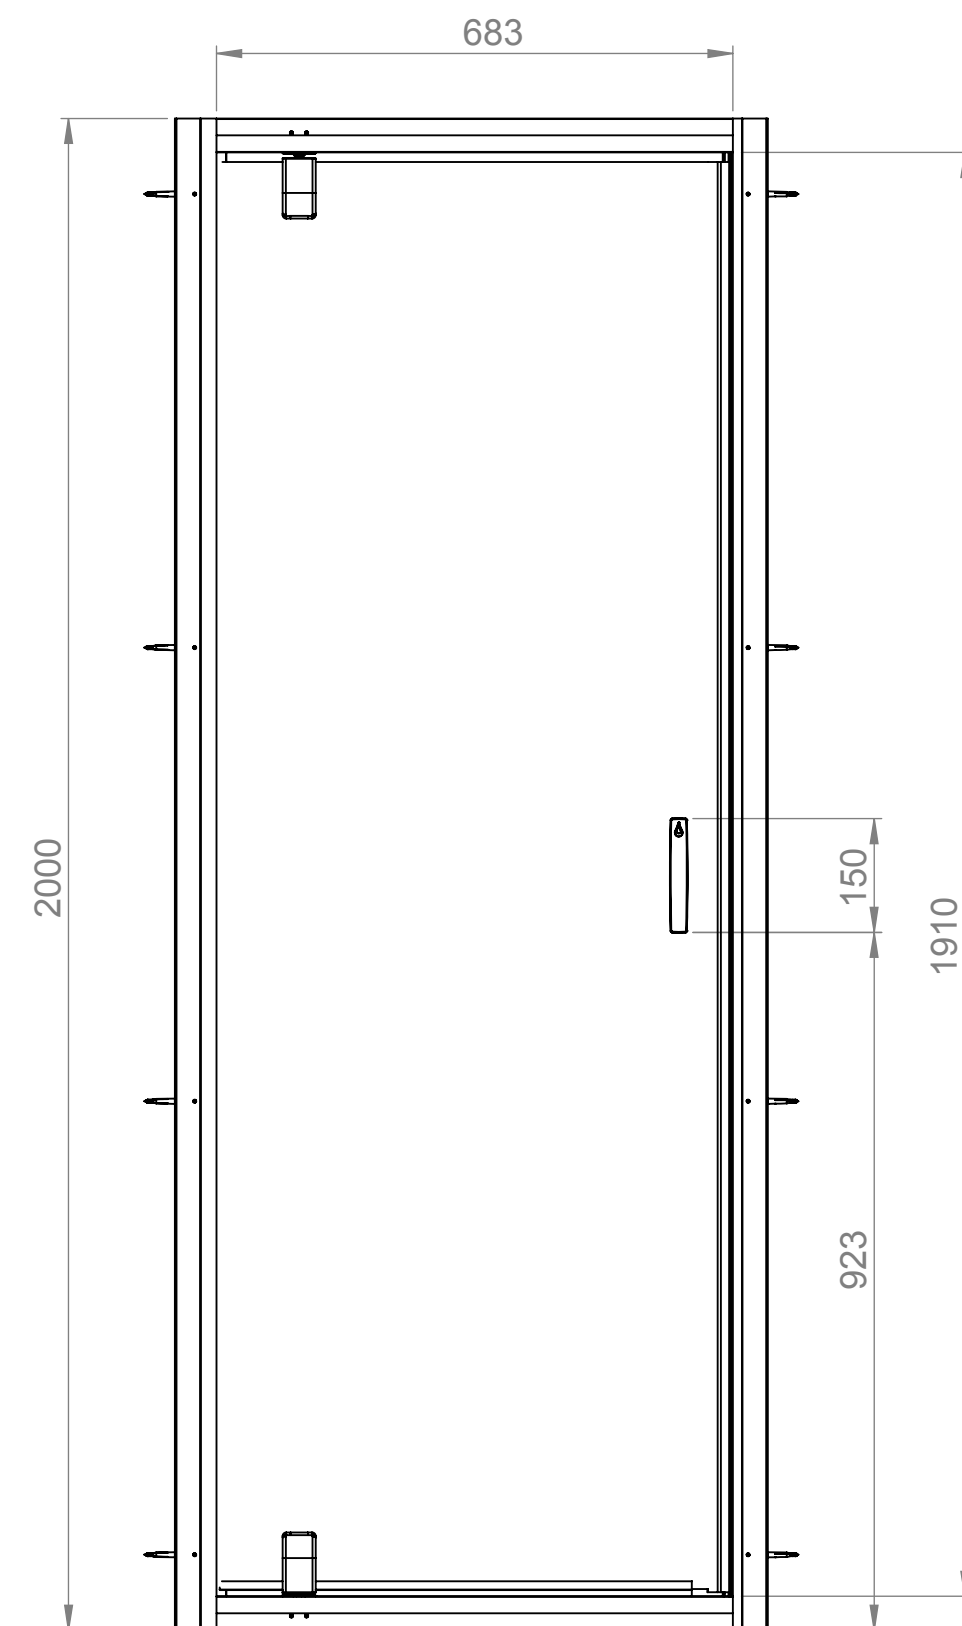

FETIM GROUP

Art. No. FEN1669AQU - Pivot Door 800

Glass thickness 8mm  
Easy-clean glass coating  
Wall profile adjustment 20mm per profile

TOP VIEW - OPENING  
SPACE REQUIREMENTS

FRONT VIEW

SIDE VIEW

INTERIOR VIEW

EXTERIOR VIEW