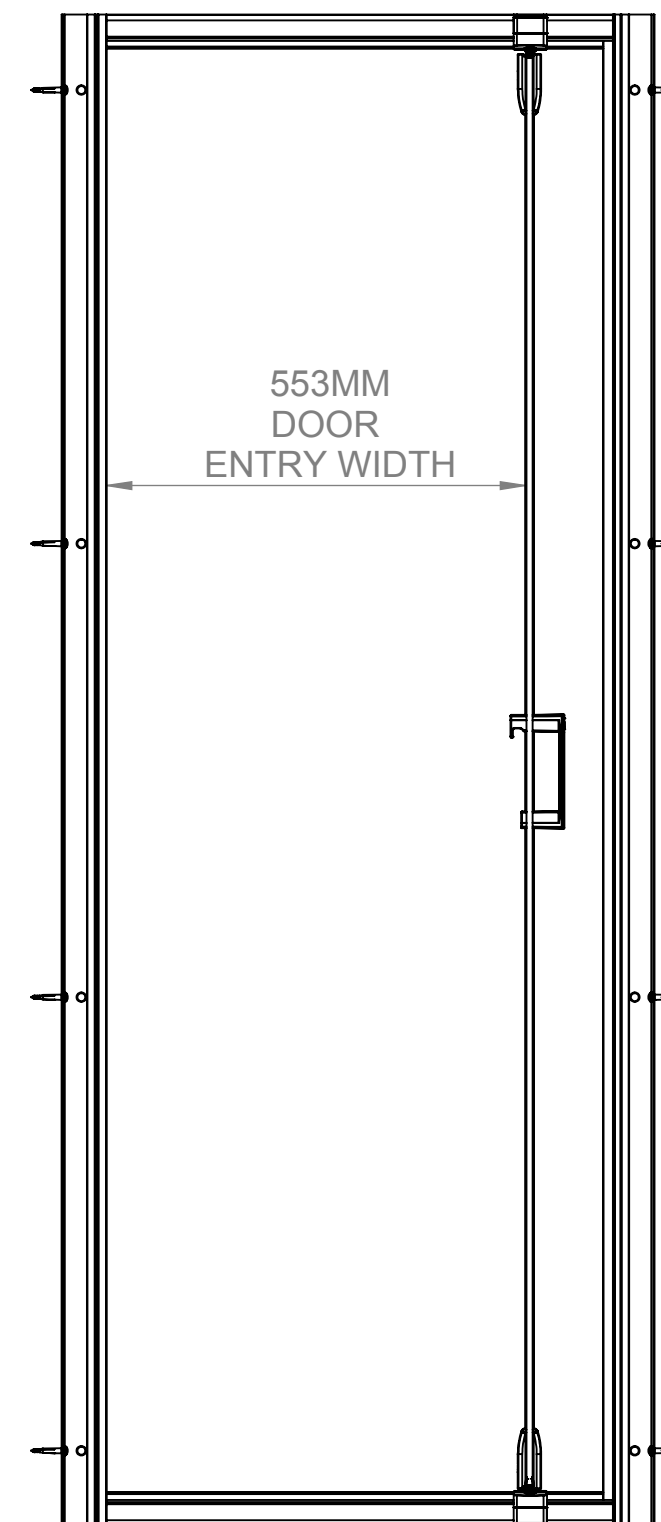

FETIM GROUP

Art. No. FEN1669AQU - Pivot Door 800

Glass thickness 8mm  
Easy-clean glass coating  
Wall profile adjustment 20mm per profile

TOP VIEW - OPENING  
SPACE REQUIREMENTS

FRONT VIEW

SIDE VIEW

INTERIOR VIEW

EXTERIOR VIEW