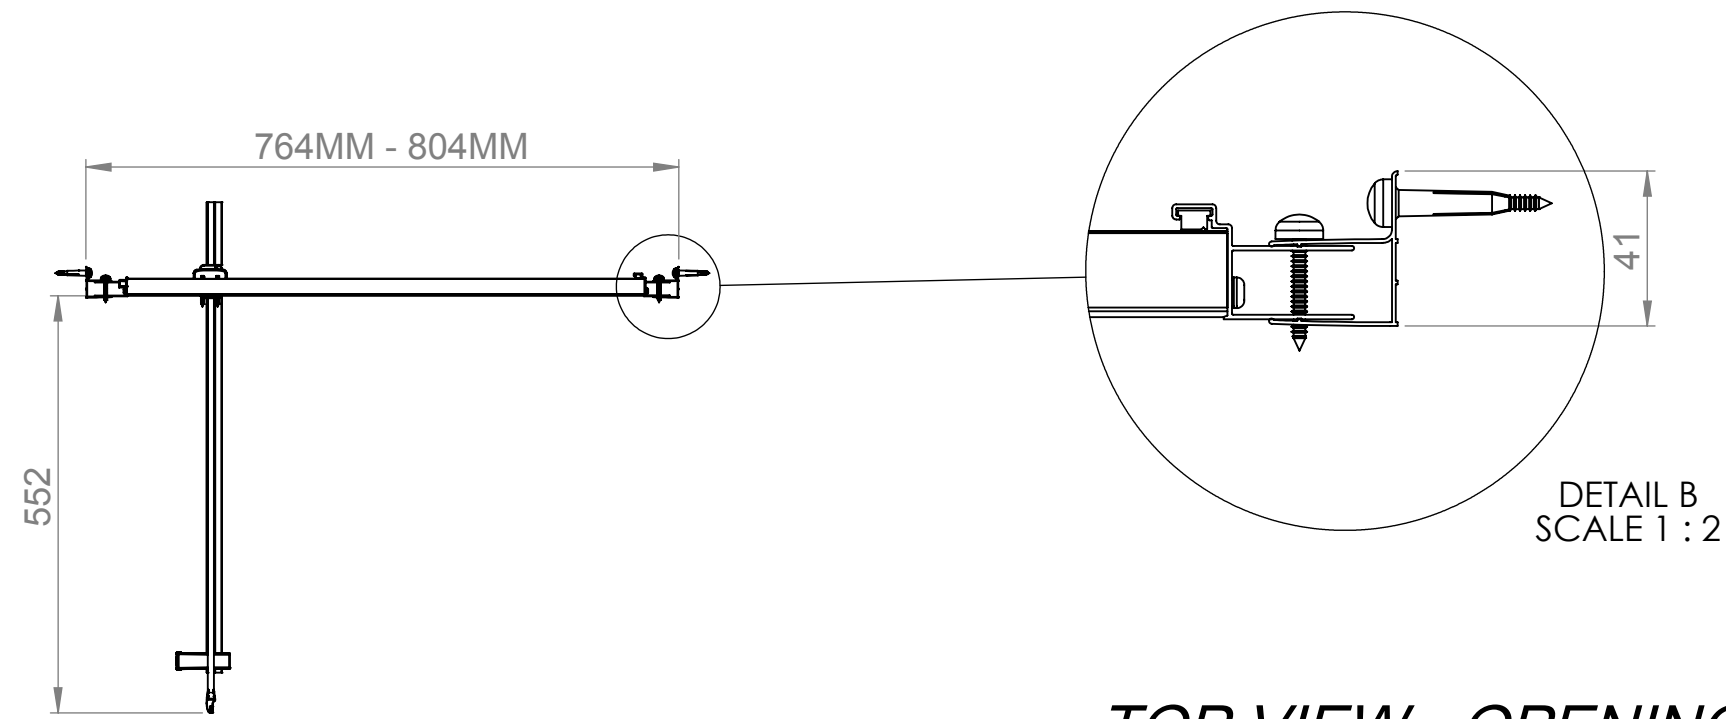

FETIM GROUP

Art. No. FEN1669AQU - Pivot Door 800

Glass thickness 8mm  
Easy-clean glass coating  
Wall profile adjustment 20mm per profile

TOP VIEW - OPENING  
SPACE REQUIREMENTS

FRONT VIEW

SIDE VIEW

INTERIOR VIEW

EXTERIOR VIEW