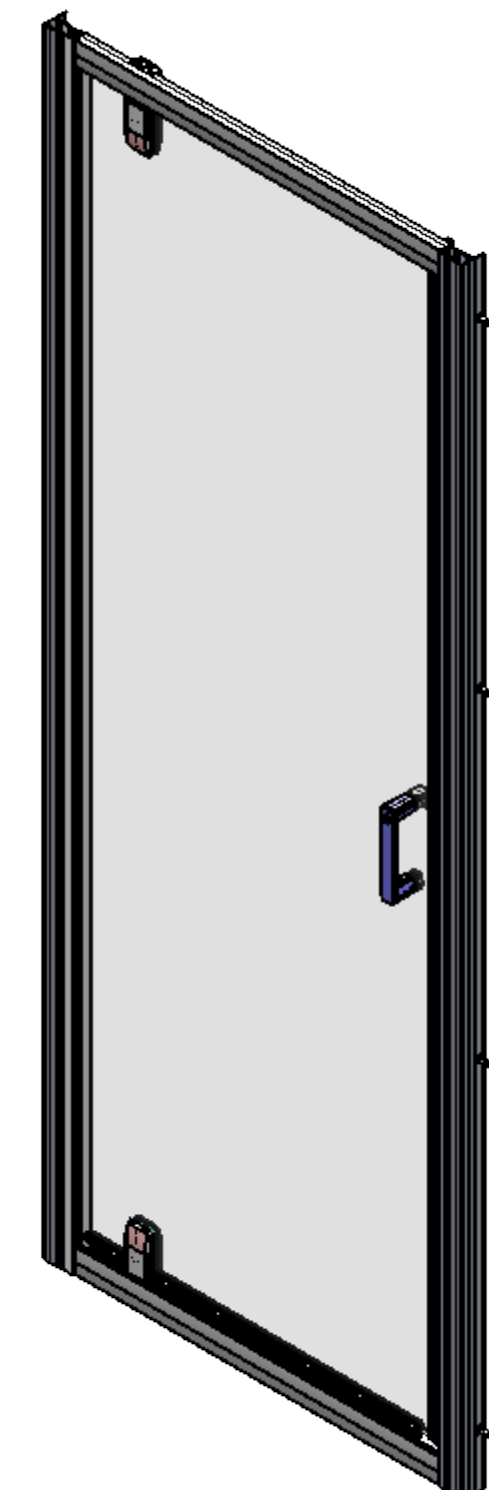

FETIM GROUP

Art. No. FEN1669AQU - Pivot Door 800

Glass thickness 8mm  
Easy-clean glass coating  
Wall profile adjustment 20mm per profile

TOP VIEW - OPENING  
SPACE REQUIREMENTS

FRONT VIEW

SIDE VIEW

INTERIOR VIEW

EXTERIOR VIEW