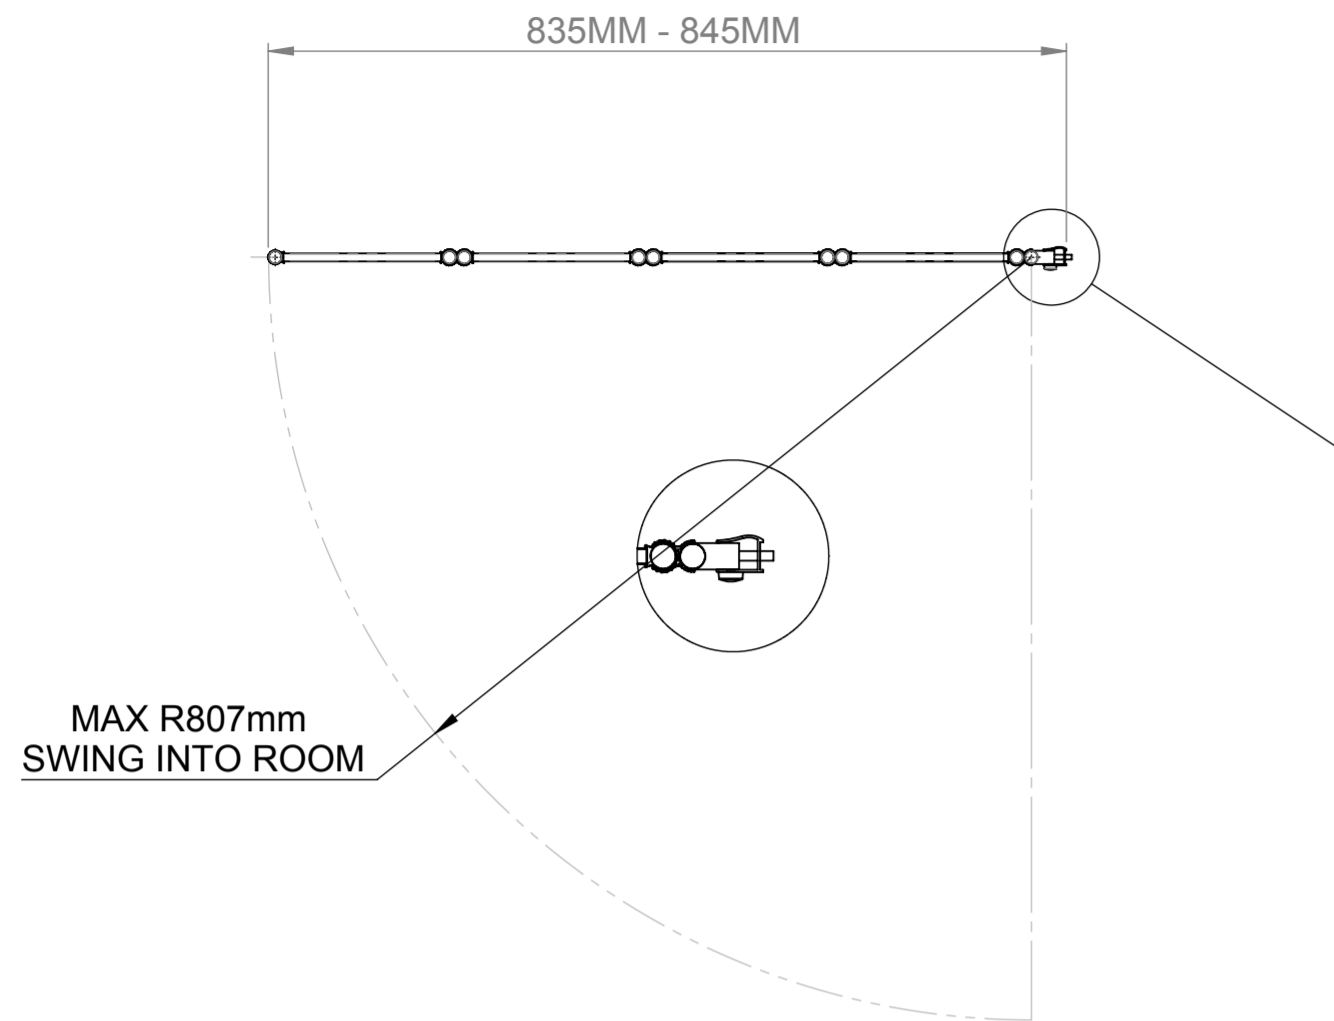

# AQUALOX

BATHROOM DESIGN

Range: Aqua 4  
Art. No. 1160125 - 4 Fold Bath Screen

Glass thickness 4mm  
Wall profile adjustment 10mm per profile  
Door reversible for right and left hand opening

## TOP VIEW - OPENING SPACE REQUIREMENTS

DETAIL A  
SCALE 1 : 2

TOTAL HEIGHT 1400

FRONT VIEW

SIDE VIEW

EXTERIOR VIEW

INTERIOR VIEW