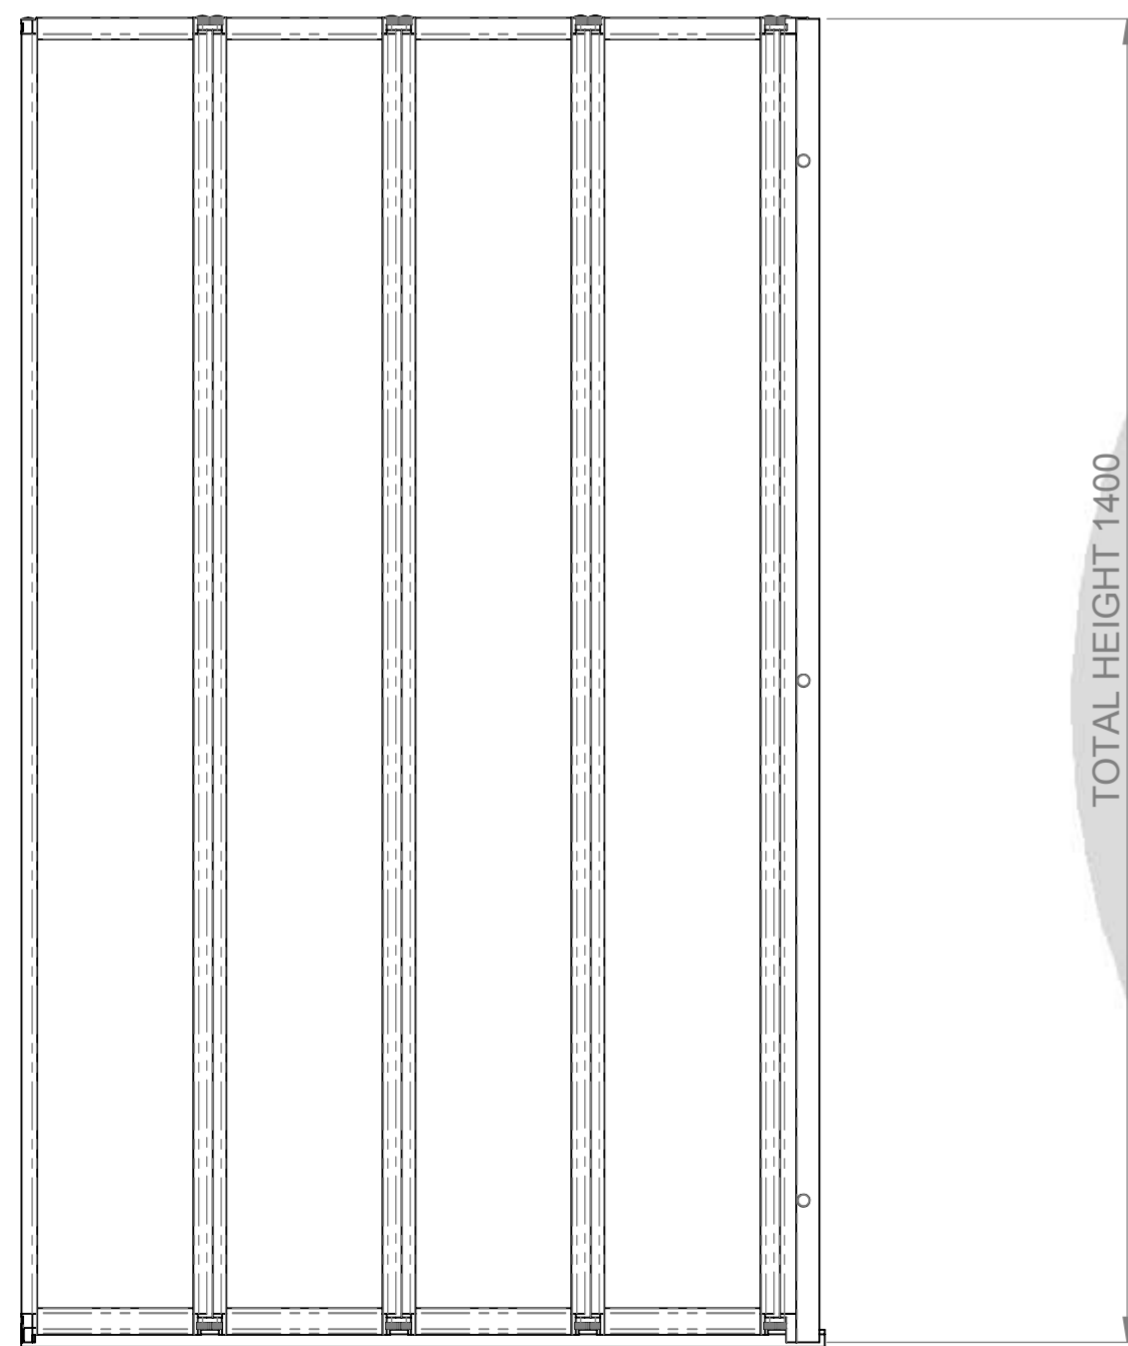

# AQUALOX

BATHROOM DESIGN

Range: Aqua 4  
Art. No. 1160125 - 4 Fold Bath Screen

Glass thickness 4mm  
Wall profile adjustment 10mm per profile  
Door reversible for right and left hand opening

## TOP VIEW - OPENING SPACE REQUIREMENTS

DETAIL A  
SCALE 1 : 2

TOTAL HEIGHT 1400

FRONT VIEW

SIDE VIEW

EXTERIOR VIEW

INTERIOR VIEW