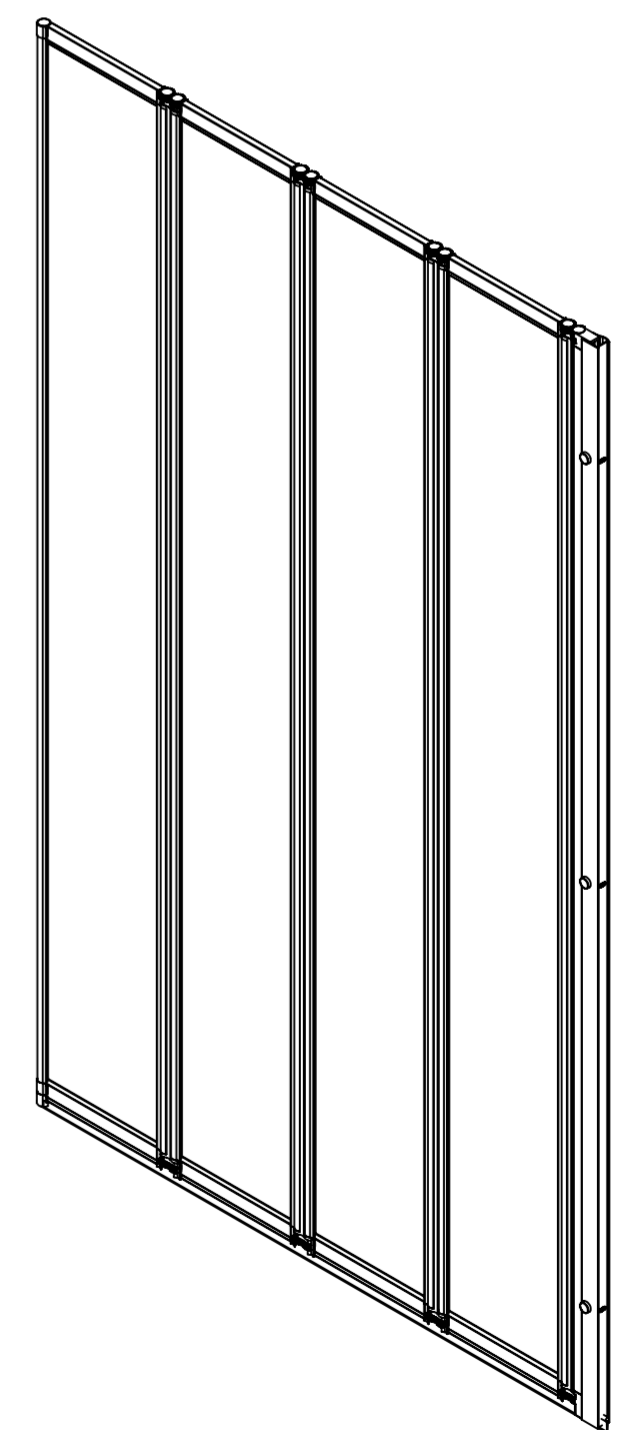

# AQUALOX

BATHROOM DESIGN

Range: Aqua 4  
Art. No. 1160125 - 4 Fold Bath Screen

Glass thickness 4mm  
Wall profile adjustment 10mm per profile  
Door reversible for right and left hand opening

## TOP VIEW - OPENING SPACE REQUIREMENTS

DETAIL A  
SCALE 1 : 2

TOTAL HEIGHT 1400

FRONT VIEW

SIDE VIEW

EXTERIOR VIEW

INTERIOR VIEW