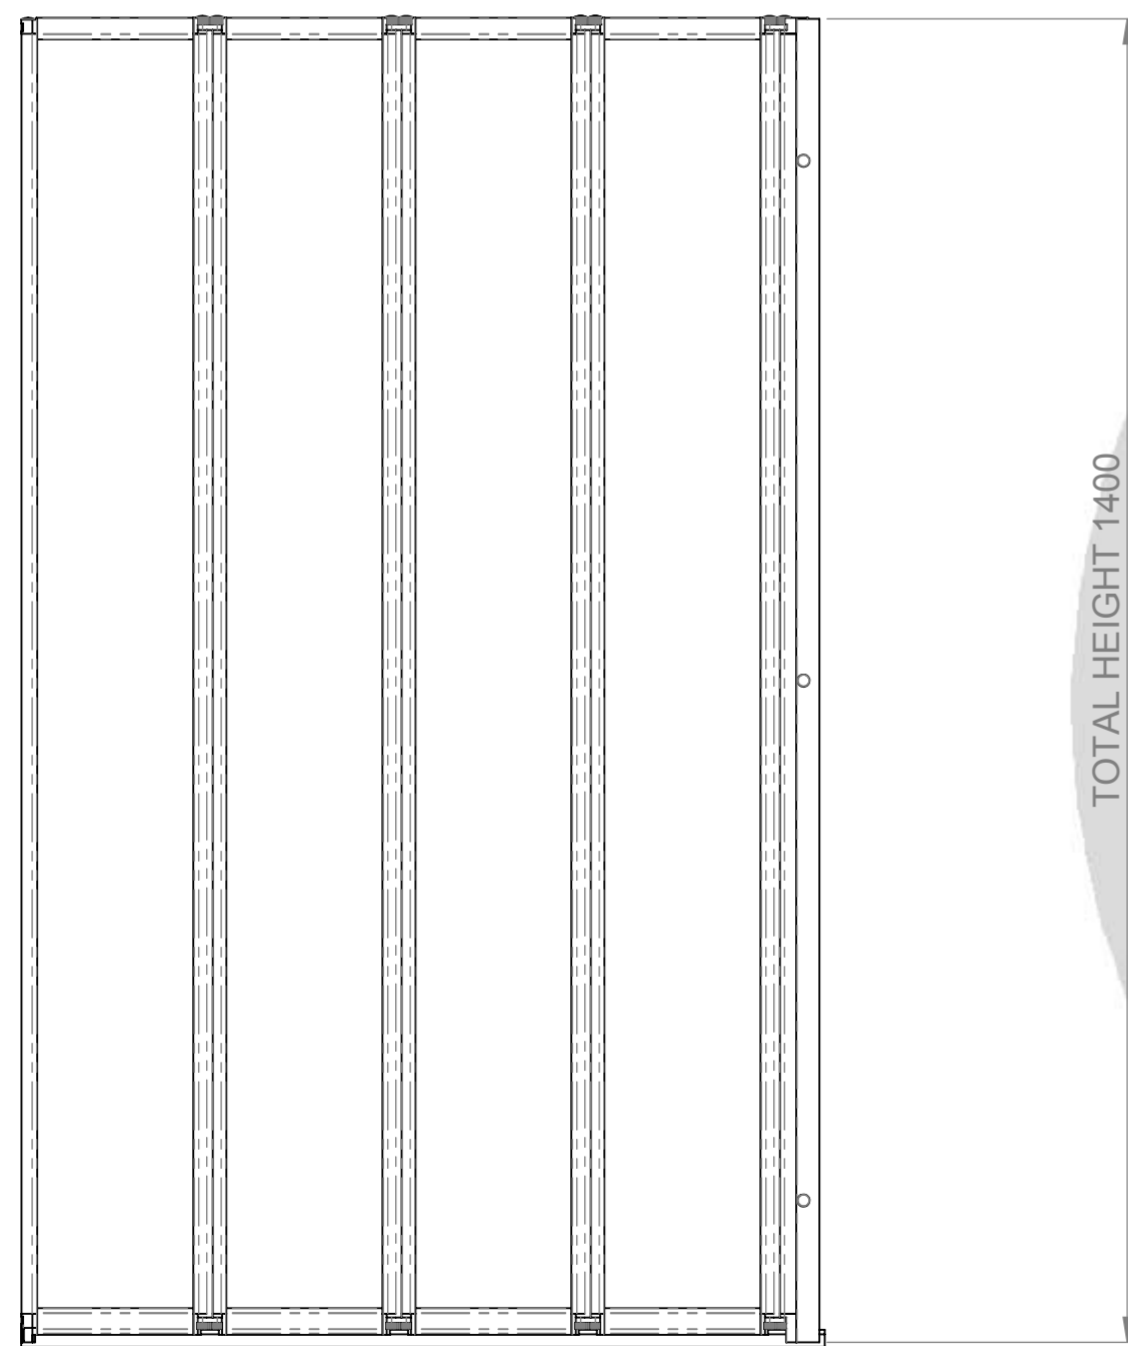

AQUALOX

BATHROOM DESIGN

Range: Aqua 4
Art. No. 1160125 - 4 Fold Bath Screen

Glass thickness 4mm
Wall profile adjustment 10mm per profile
Door reversible for right and left hand opening

TOP VIEW - OPENING SPACE REQUIREMENTS

FRONT VIEW

SIDE VIEW

EXTERIOR VIEW

INTERIOR VIEW