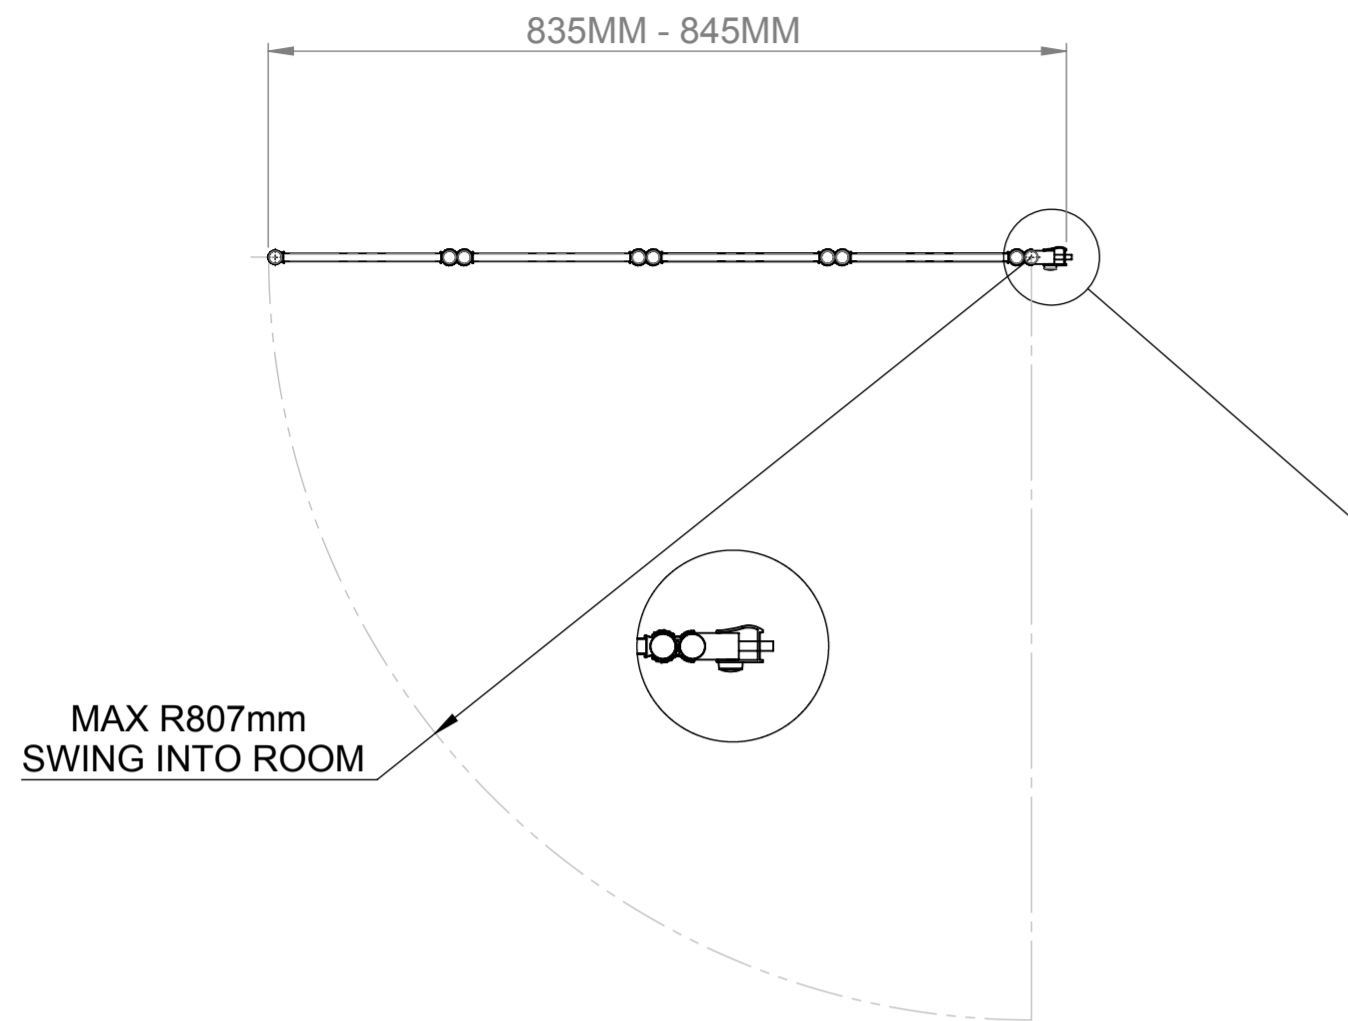

AQUALOX

BATHROOM DESIGN

Range: Aqua 4
Art. No. 1160125 - 4 Fold Bath Screen

Glass thickness 4mm
Wall profile adjustment 10mm per profile
Door reversible for right and left hand opening

TOP VIEW - OPENING SPACE REQUIREMENTS

FRONT VIEW

SIDE VIEW

EXTERIOR VIEW

INTERIOR VIEW