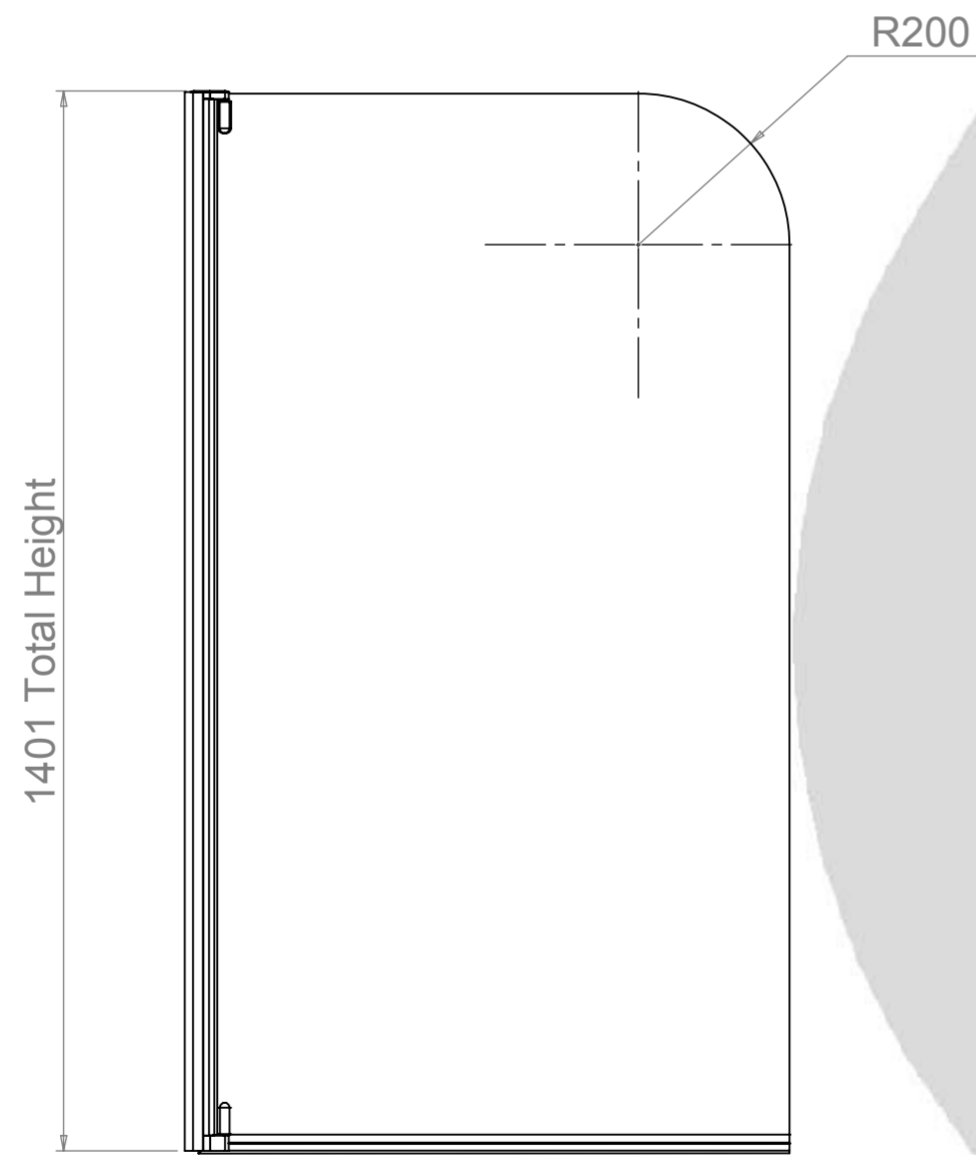

# AQUALOX

BATHROOM DESIGN

Range: Aqua 4  
Art. No. 1160124 - Half Frame Bath Screen  
Polished Silver Clear

Glass thickness 4mm  
Wall profile adjustment 10mm  
Screen reversible for right and left hand  
opening

TOP VIEW - OPENING  
SPACE REQUIREMENTS  
NOTE - SCREEN OPENS  
OUTWARDS ONLY

FRONT VIEW

SIDE VIEW

EXTERIOR VIEW

INTERIOR VIEW