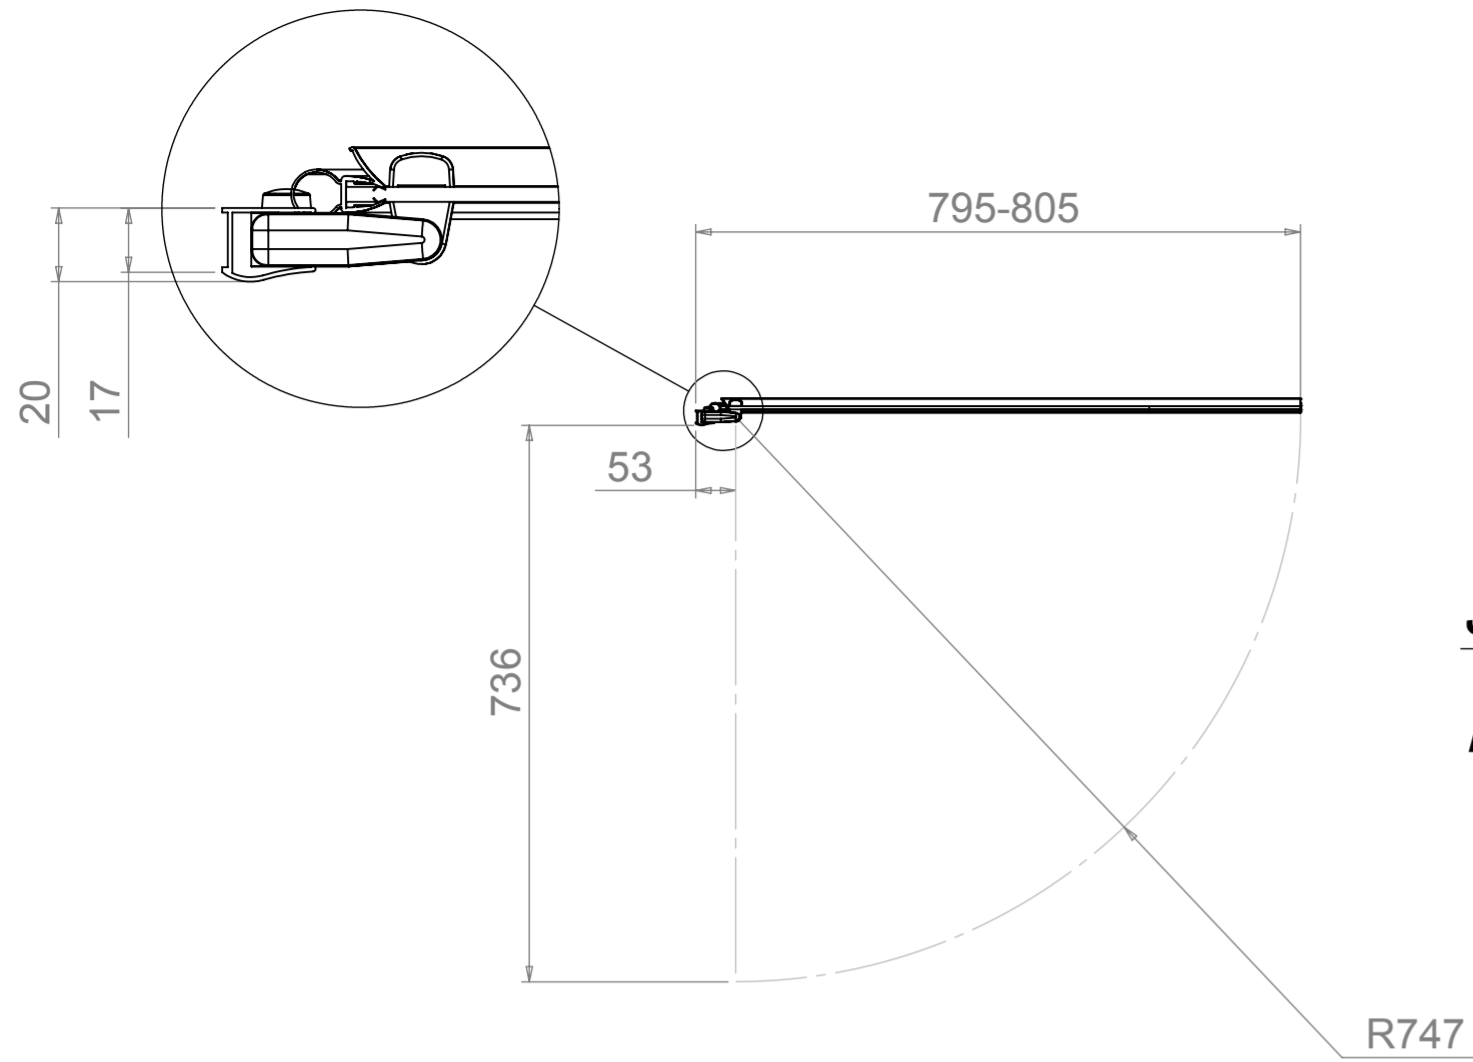

# AQUALOX

BATHROOM DESIGN

Range: Aqua 4  
Art. No. 1160124 - Half Frame Bath Screen  
Polished Silver Clear

Glass thickness 4mm  
Wall profile adjustment 10mm  
Screen reversible for right and left hand  
opening

TOP VIEW - OPENING  
SPACE REQUIREMENTS  
NOTE - SCREEN OPENS  
OUTWARDS ONLY

FRONT VIEW

SIDE VIEW

EXTERIOR VIEW

INTERIOR VIEW