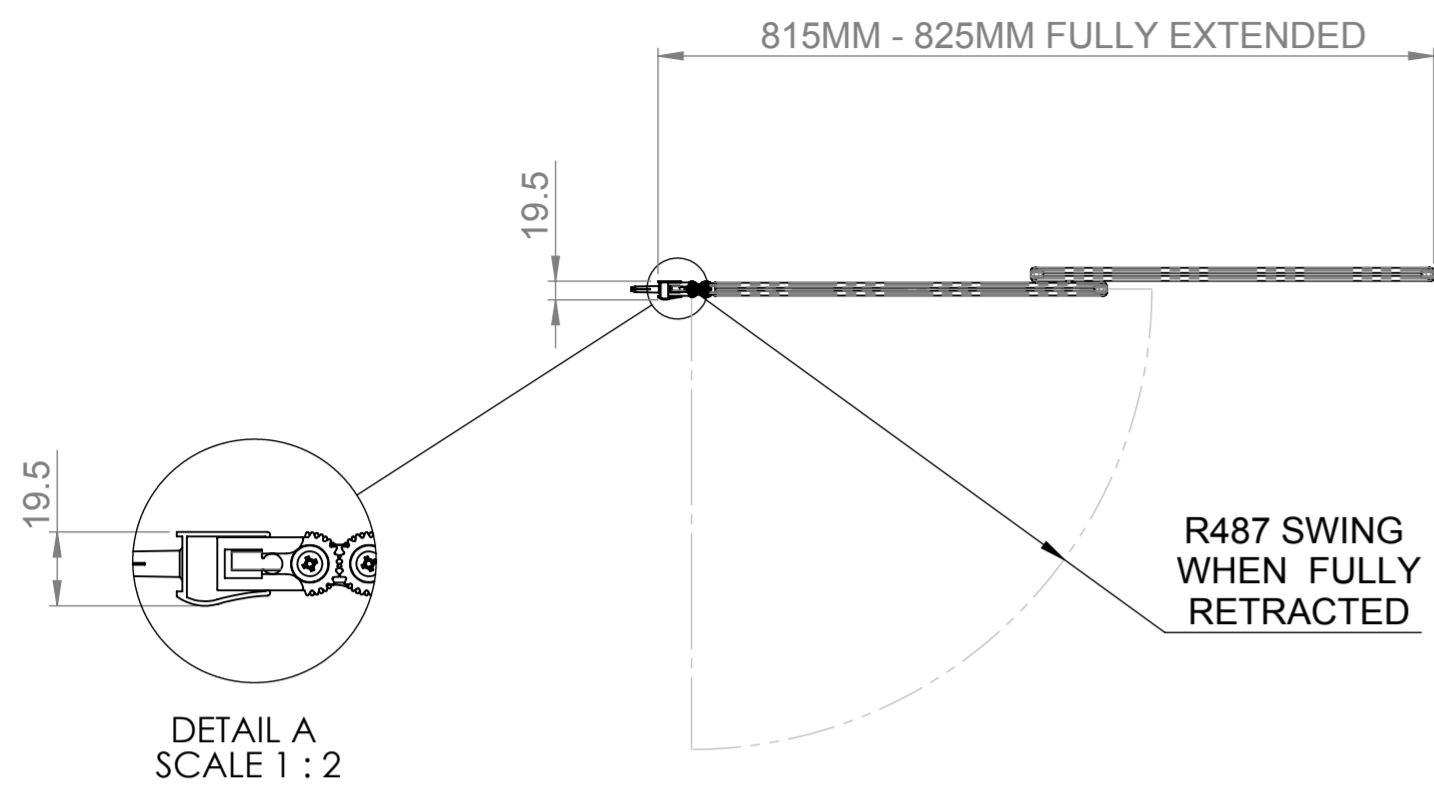

AQUALOX

BATHROOM DESIGN

Range: Aqua 4
Art. No. 1160128 - 2 Panel Sliding Bath Screen

Glass thickness 4mm
Wall profile adjustment 10mm
Door reversible for right and left hand opening

TOP VIEW - OPENING SPACE REQUIREMENTS

FRONT VIEW

SIDE VIEW

EXTERIOR VIEW

INTERIOR VIEW