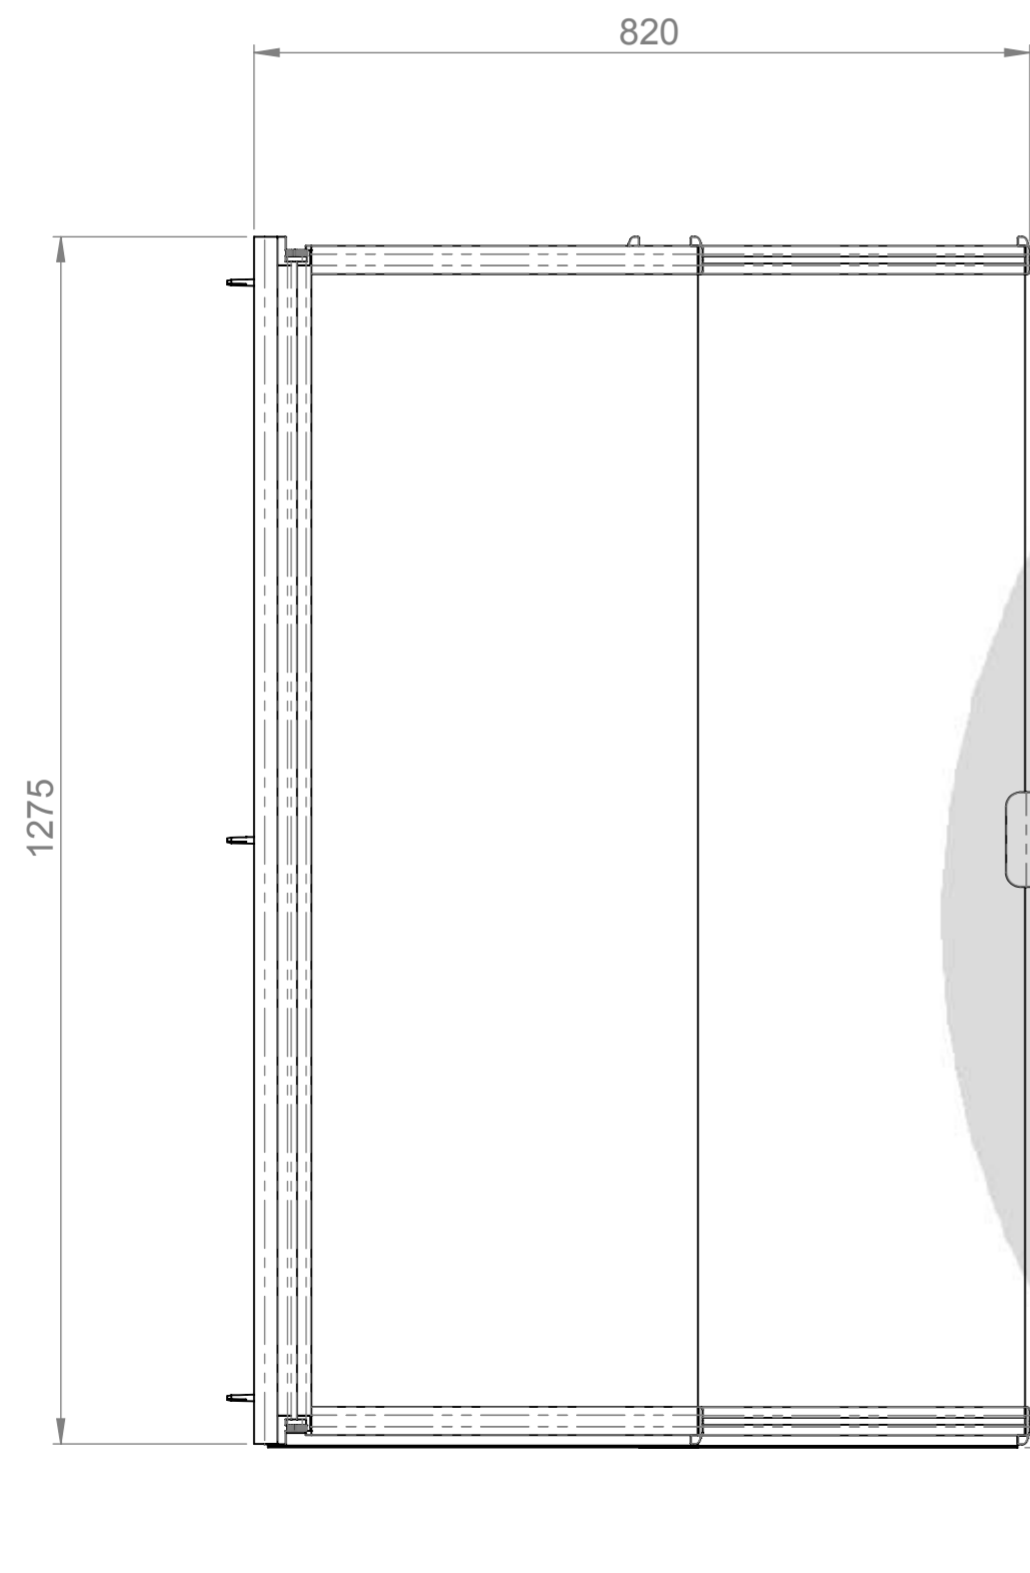

AQUALOX

BATHROOM DESIGN

Range: Aqua 4
Art. No. 1160128 - 2 Panel Sliding Bath Screen

Glass thickness 4mm
Wall profile adjustment 10mm
Door reversible for right and left hand opening

TOP VIEW - OPENING SPACE REQUIREMENTS

FRONT VIEW

SIDE VIEW

EXTERIOR VIEW

INTERIOR VIEW