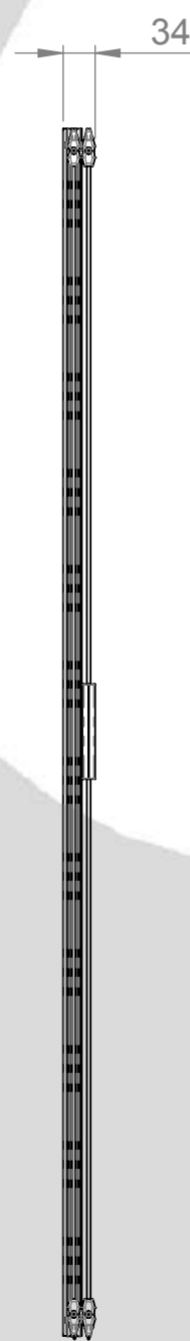

AQUALOX

BATHROOM DESIGN

Range: Aqua 4
Art. No. 1160128 - 2 Panel Sliding Bath Screen

Glass thickness 4mm
Wall profile adjustment 10mm
Door reversible for right and left hand opening

TOP VIEW - OPENING SPACE REQUIREMENTS

FRONT VIEW

SIDE VIEW

EXTERIOR VIEW

INTERIOR VIEW