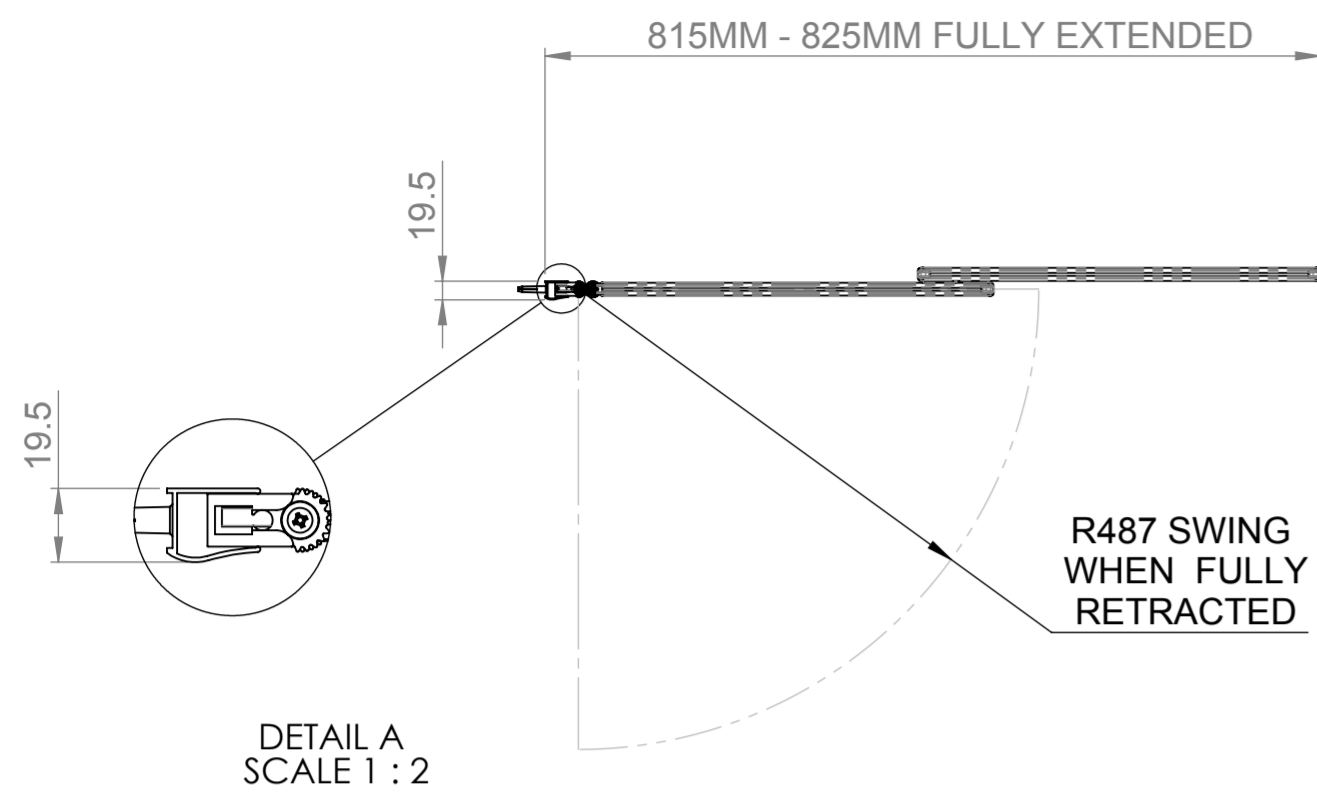

# AQUALOX

BATHROOM DESIGN

Range: Aqua 4  
Art. No. 1160129 - 2 Panel Sliding Bath Screen

Glass thickness 4mm  
Wall profile adjustment 10mm  
Door reversible for right and left hand opening

## TOP VIEW - OPENING SPACE REQUIREMENTS

FRONT VIEW

SIDE VIEW

EXTERIOR VIEW

INTERIOR VIEW