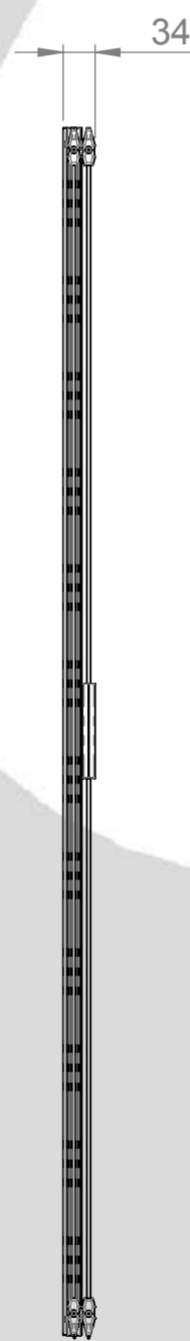

# AQUALOX

BATHROOM DESIGN

Range: Aqua 4  
Art. No. 1160129 - 2 Panel Sliding Bath Screen

Glass thickness 4mm  
Wall profile adjustment 10mm  
Door reversible for right and left hand opening

## TOP VIEW - OPENING SPACE REQUIREMENTS

FRONT VIEW

SIDE VIEW

EXTERIOR VIEW

INTERIOR VIEW