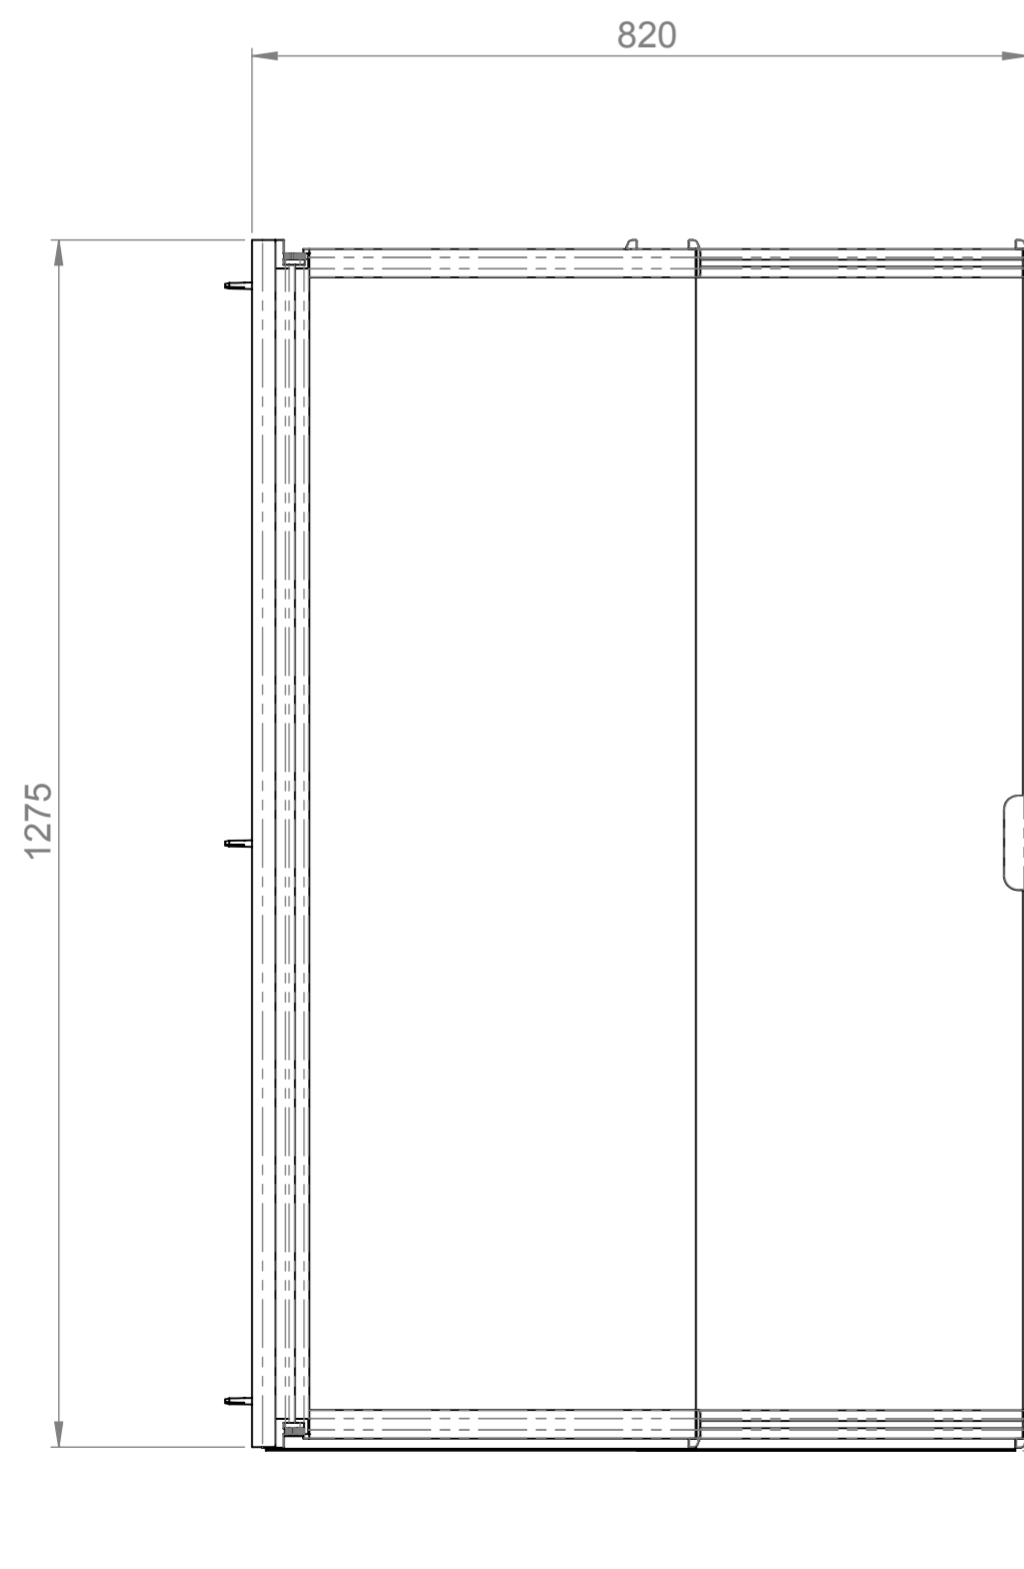

# AQUALOX

BATHROOM DESIGN

Range: Aqua 4  
Art. No. 1160129 - 2 Panel Sliding Bath Screen

Glass thickness 4mm  
Wall profile adjustment 10mm  
Door reversible for right and left hand opening

## TOP VIEW - OPENING SPACE REQUIREMENTS

FRONT VIEW

SIDE VIEW

EXTERIOR VIEW

INTERIOR VIEW