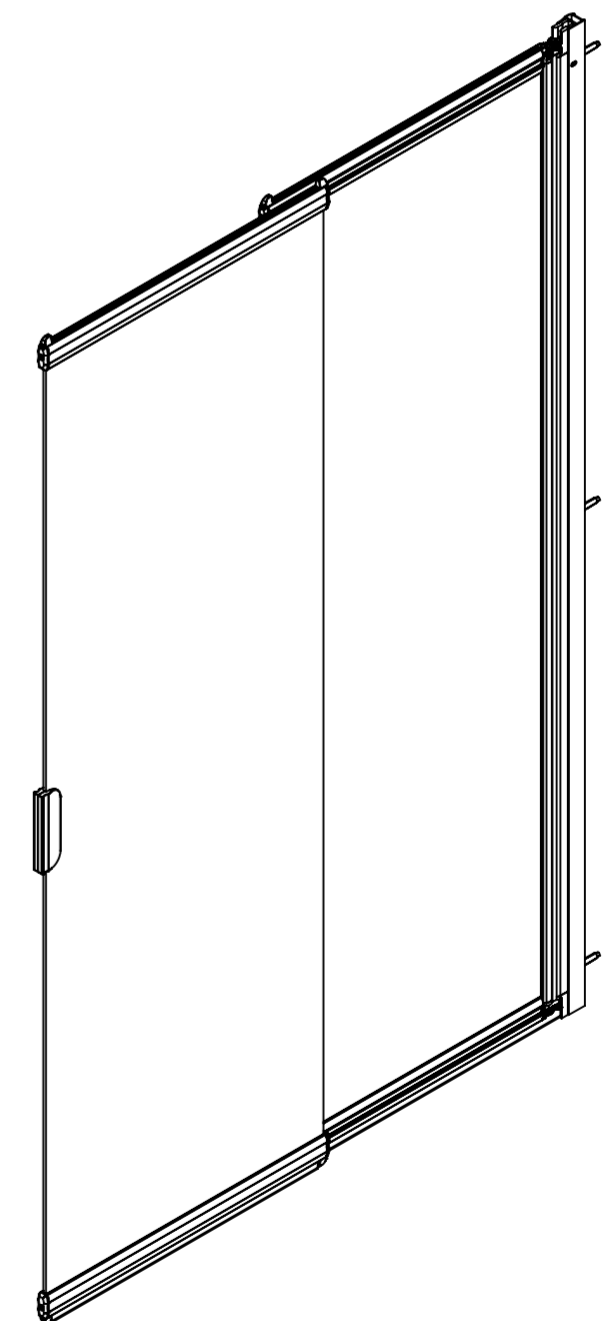

# AQUALOX

BATHROOM DESIGN

Range: Aqua 4  
Art. No. 1160129 - 2 Panel Sliding Bath Screen

Glass thickness 4mm  
Wall profile adjustment 10mm  
Door reversible for right and left hand opening

## TOP VIEW - OPENING SPACE REQUIREMENTS

FRONT VIEW

SIDE VIEW

EXTERIOR VIEW

INTERIOR VIEW