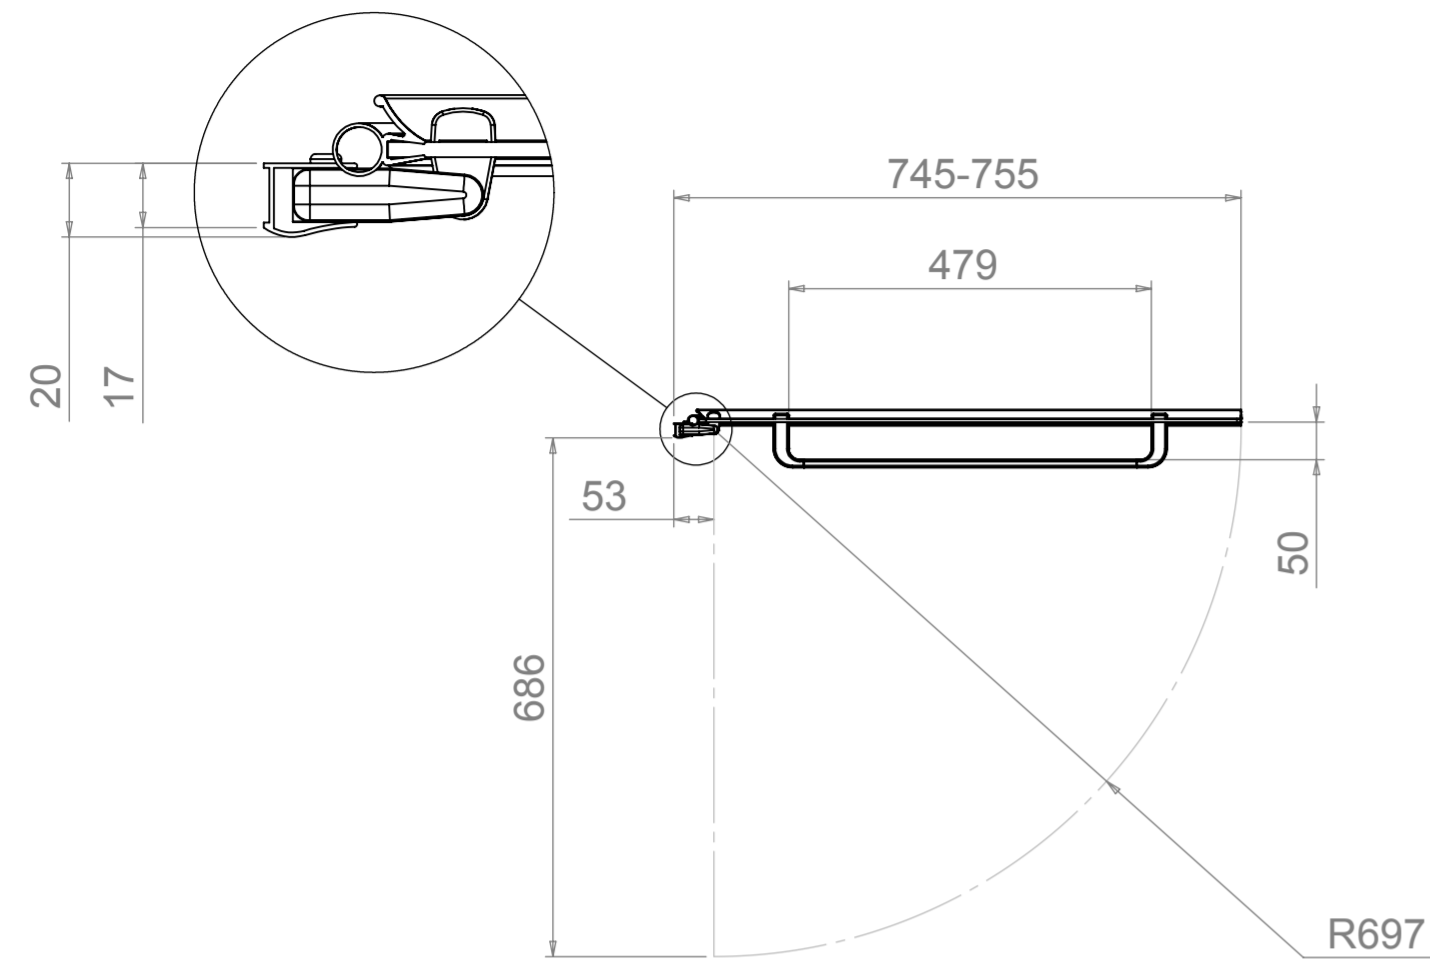

AQUALOX

BATHROOM DESIGN

Range: Aqua 4
Art. No. 1160132 - Square Bath Screen

Glass thickness 4mm
Wall profile adjustment 10mm per profile
Screen reversible for right and left hand fit

TOP VIEW - OPENING
SPACE REQUIREMENTS
NOTE - SCREEN OPENS
OUTWARDS ONLY

FRONT VIEW

SIDE VIEW

EXTERIOR VIEW

INTERIOR VIEW