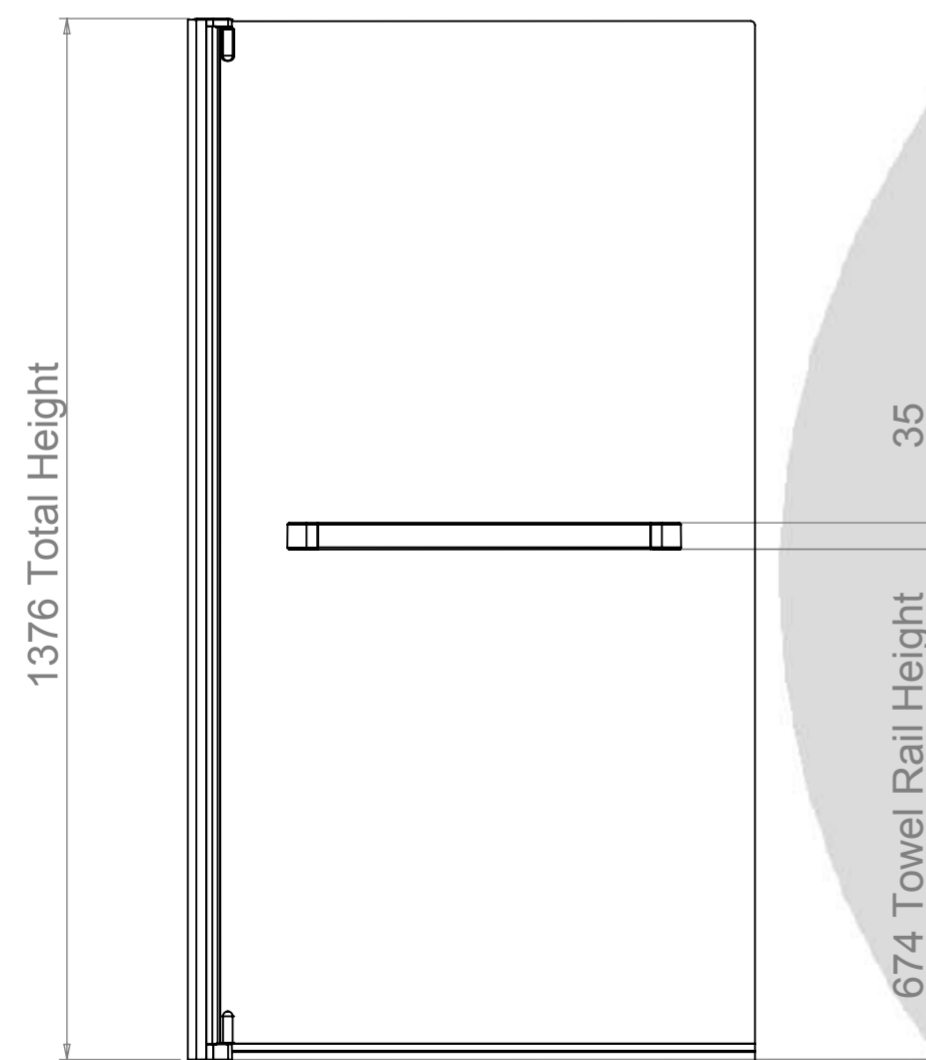

AQUALOX

BATHROOM DESIGN

Range: Aqua 4
Art. No. 1160132 - Square Bath Screen

Glass thickness 4mm
Wall profile adjustment 10mm per profile
Screen reversible for right and left hand fit

TOP VIEW - OPENING
SPACE REQUIREMENTS
NOTE - SCREEN OPENS
OUTWARDS ONLY

FRONT VIEW

SIDE VIEW

EXTERIOR VIEW

INTERIOR VIEW