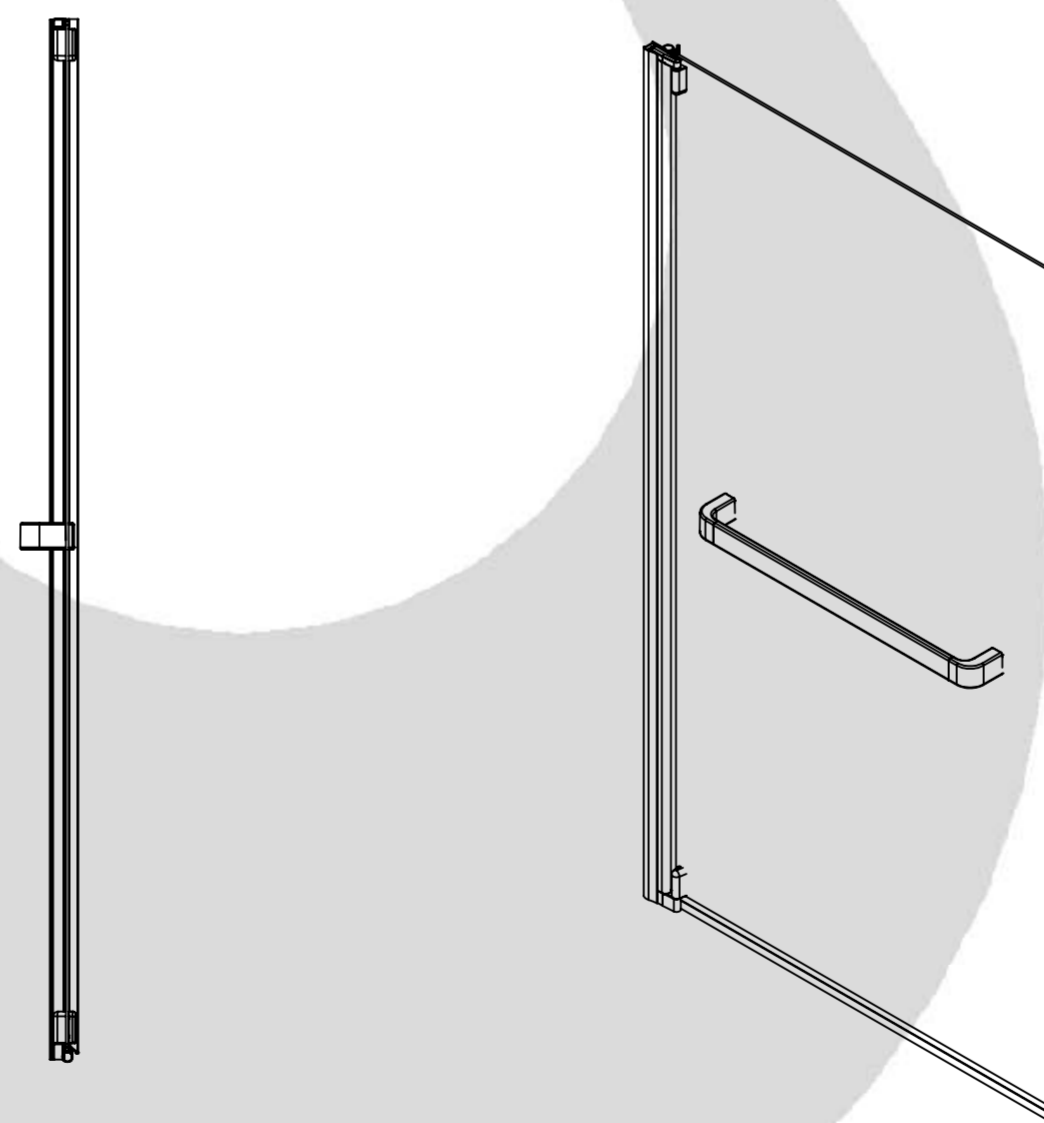

AQUALOX

BATHROOM DESIGN

Range: Aqua 4
Art. No. 1160132 - Square Bath Screen

Glass thickness 4mm
Wall profile adjustment 10mm per profile
Screen reversible for right and left hand fit

TOP VIEW - OPENING
SPACE REQUIREMENTS
NOTE - SCREEN OPENS
OUTWARDS ONLY

FRONT VIEW

SIDE VIEW

EXTERIOR VIEW

INTERIOR VIEW