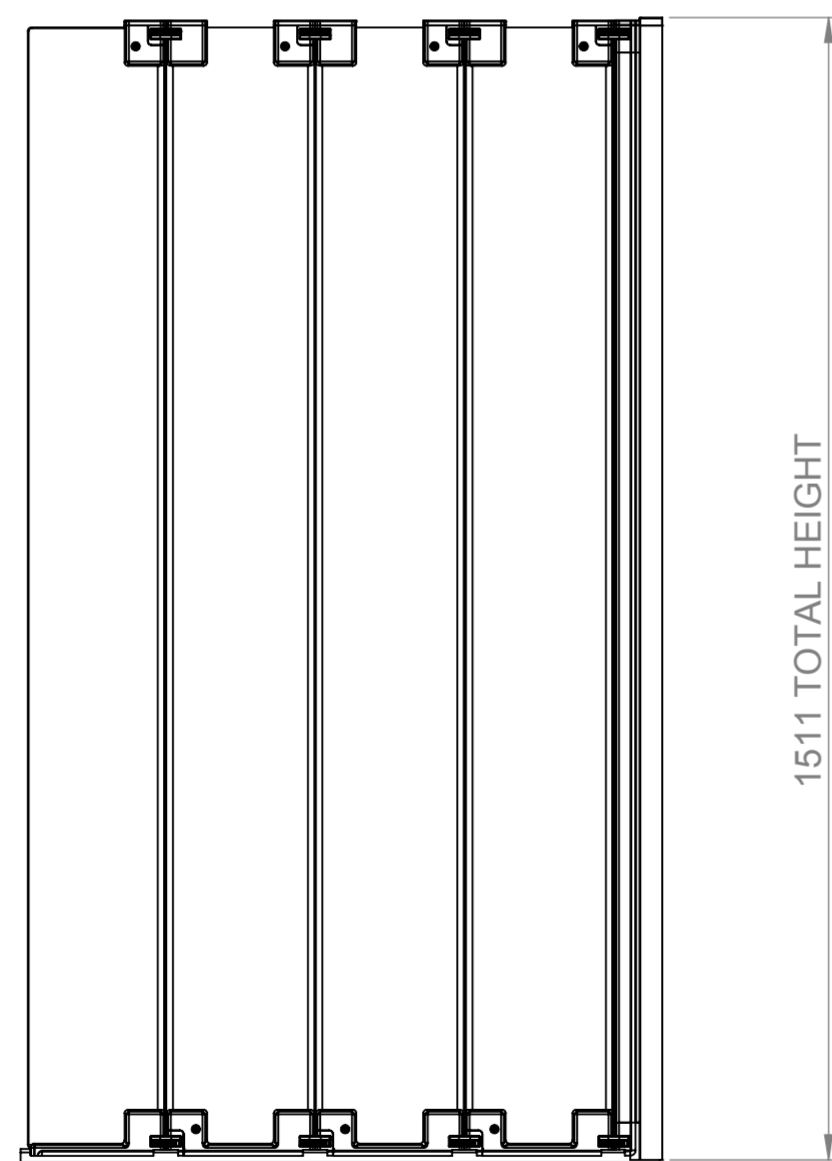

AQUALOX

BATHROOM DESIGN

Range: Aqua 6
Art. No. 1161771 - Frameless 4-Fold
Bath Screen

Glass thickness 6mm
Wall profile adjustment 15mm
Screen reversible for right and left hand opening

TOP VIEW - OPENING SPACE REQUIREMENTS

FRONT VIEW

SIDE VIEW

EXTERIOR VIEW

INTERIOR VIEW