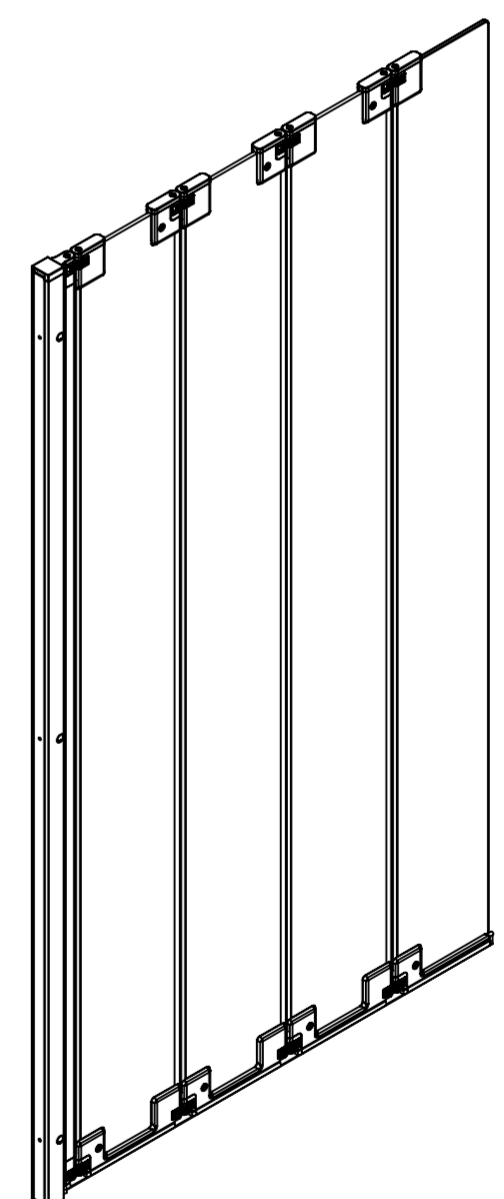

AQUALOX

BATHROOM DESIGN

Range: Aqua 6
Art. No. 1161771 - Frameless 4-Fold
Bath Screen

Glass thickness 6mm
Wall profile adjustment 15mm
Screen reversible for right and left hand opening

TOP VIEW - OPENING SPACE REQUIREMENTS

FRONT VIEW

SIDE VIEW

EXTERIOR VIEW

INTERIOR VIEW