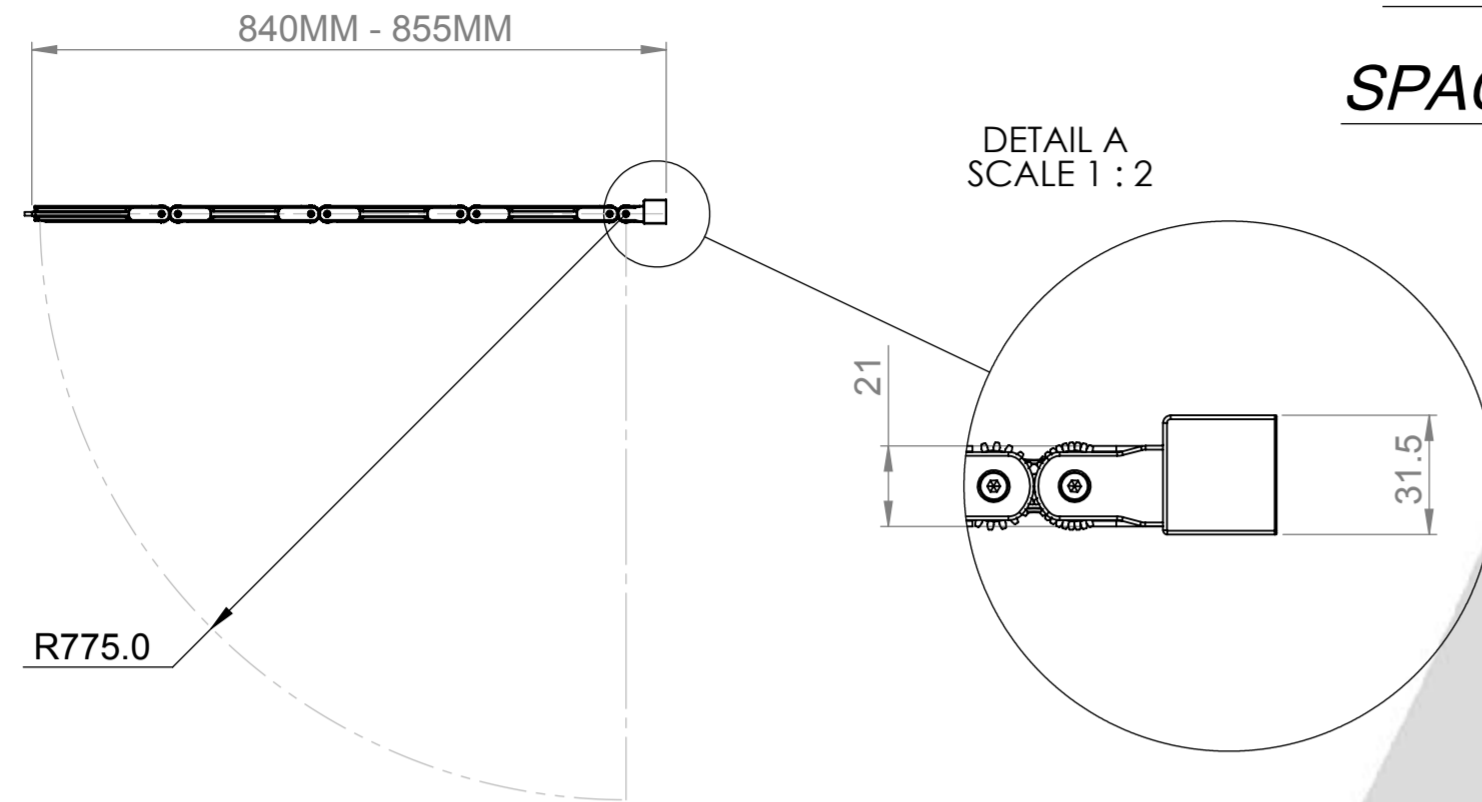

AQUALOX

BATHROOM DESIGN

Range: Aqua 6
Art. No. 1161771 - Frameless 4-Fold
Bath Screen

Glass thickness 6mm
Wall profile adjustment 15mm
Screen reversible for right and left hand opening

TOP VIEW - OPENING SPACE REQUIREMENTS

FRONT VIEW

SIDE VIEW

EXTERIOR VIEW

INTERIOR VIEW