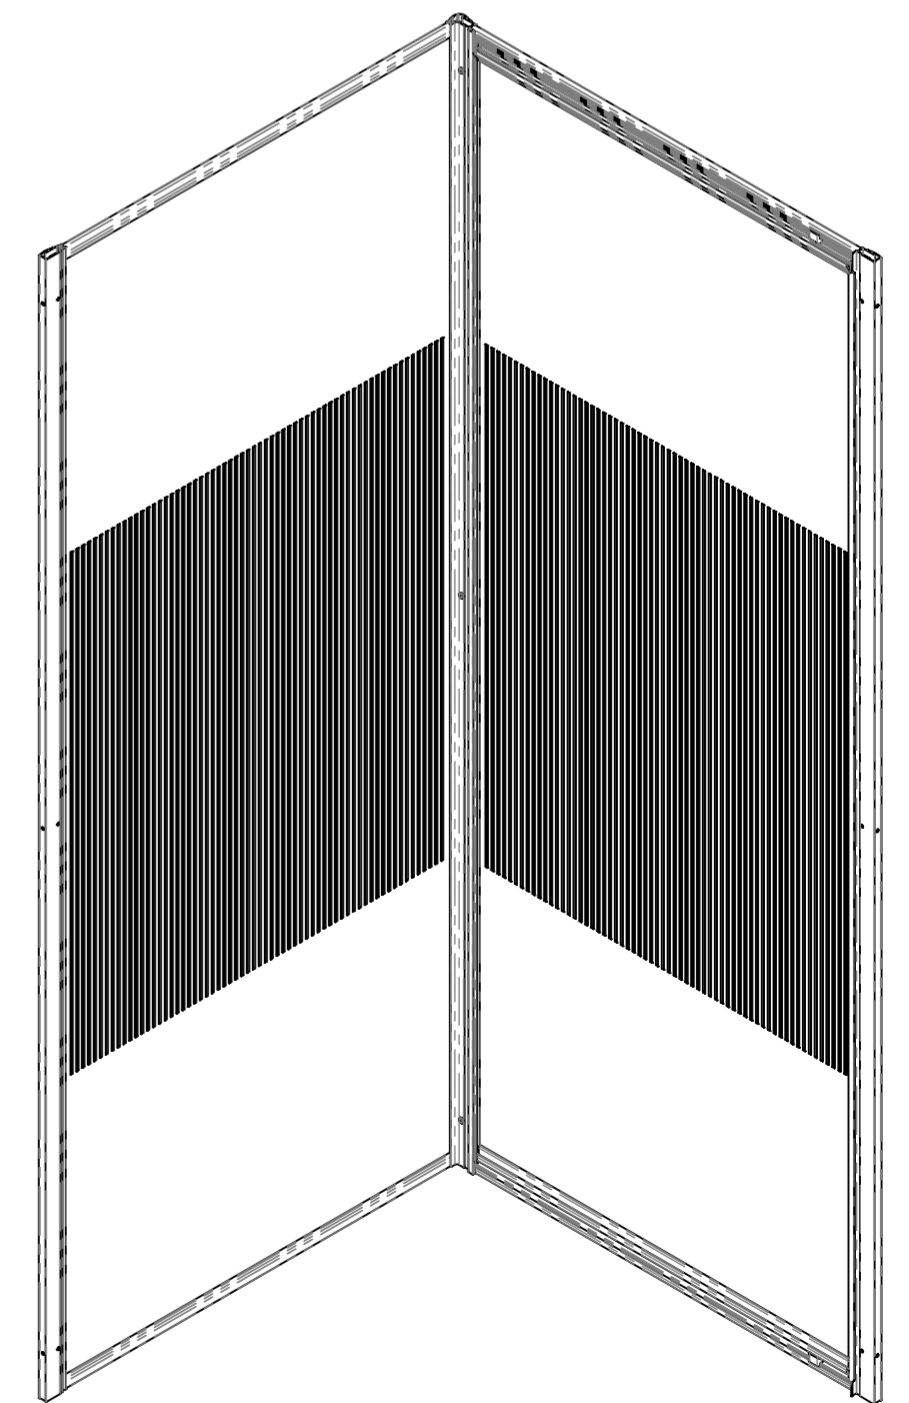

# AQUALOX

BATHROOM DESIGN

Range: Aqua 3  
Art. No. 1160756 - 760mm Pivot Door  
& Side Panel

Glass thickness 3mm  
Wall profile adjustment 15mm per profile  
Door reversible for right and left hand opening

DETAIL B  
SCALE 1 : 2

TOP VIEW - OPENING  
SPACE REQUIREMENTS

FRONT VIEW

SIDE VIEW

EXTERIOR VIEW

INTERIOR VIEW