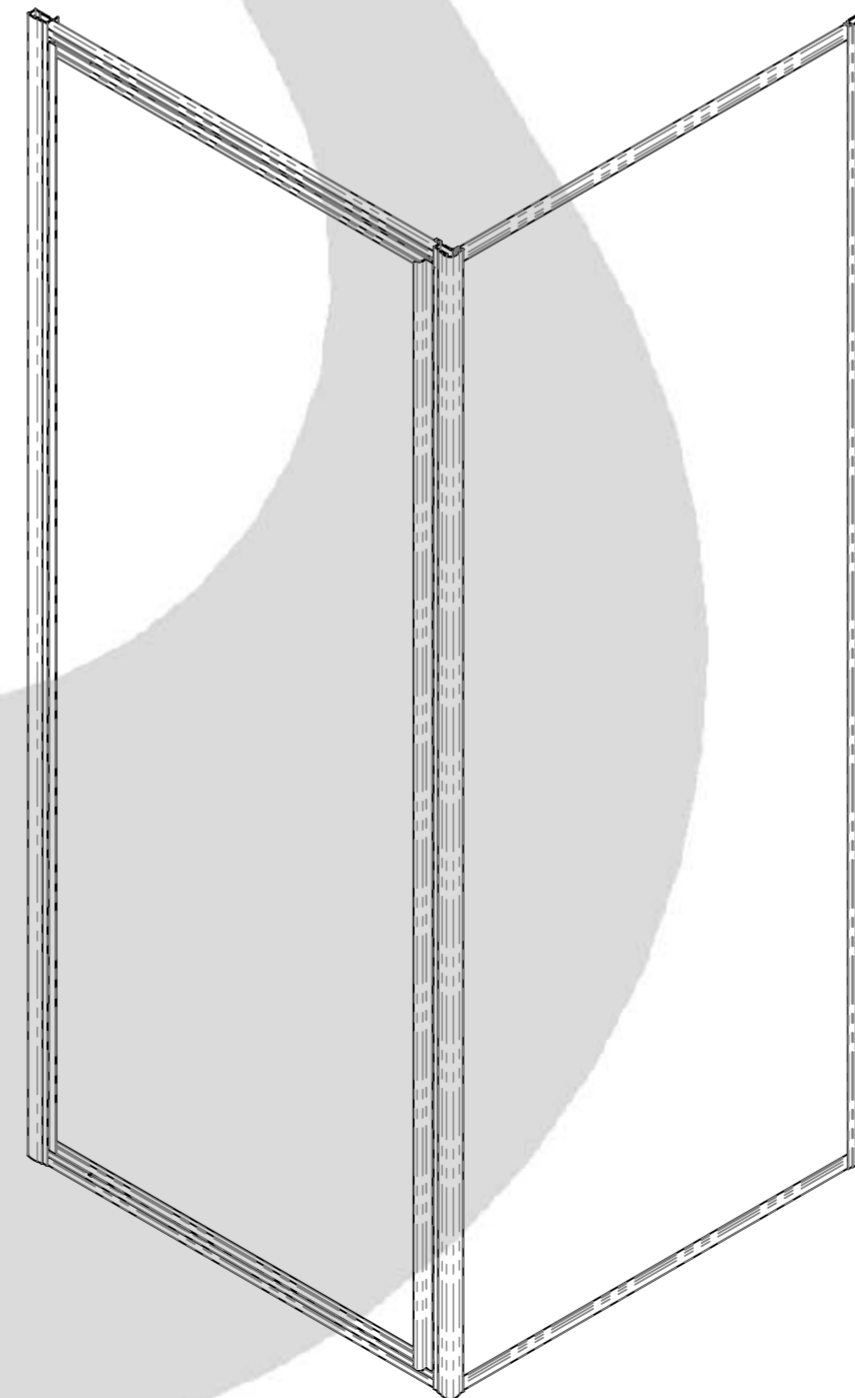

# AQUALOX

BATHROOM DESIGN

Range: Aqua 3  
Art. No. 1160756 - 760mm Pivot Door  
& Side Panel

Glass thickness 3mm  
Wall profile adjustment 15mm per profile  
Door reversible for right and left hand opening

DETAIL B  
SCALE 1 : 2

TOP VIEW - OPENING  
SPACE REQUIREMENTS

FRONT VIEW

SIDE VIEW

EXTERIOR VIEW

INTERIOR VIEW