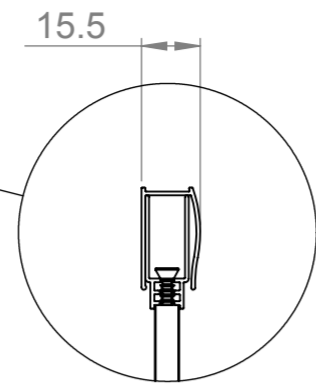

# AQUALOX

BATHROOM DESIGN

Range: Aqua 3  
Art. No. 1160756 - 760mm Pivot Door  
& Side Panel

Glass thickness 3mm  
Wall profile adjustment 15mm per profile  
Door reversible for right and left hand opening

DETAIL B  
SCALE 1 : 2

TOP VIEW - OPENING  
SPACE REQUIREMENTS

FRONT VIEW

SIDE VIEW

EXTERIOR VIEW

INTERIOR VIEW