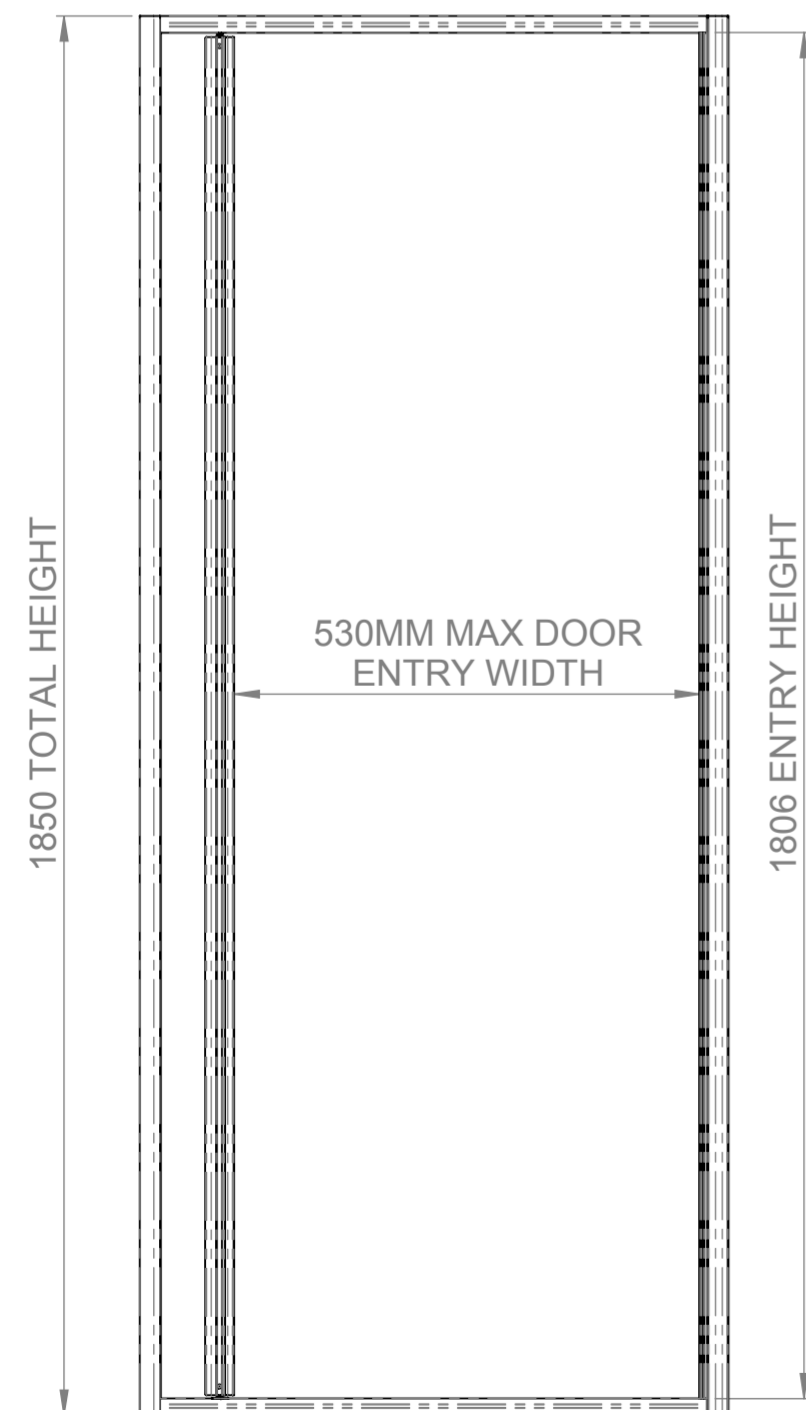

# AQUALOX

BATHROOM DESIGN

Range: Aqua 3  
Art. No. 1160756 - 760mm Pivot Door  
& Side Panel

Glass thickness 3mm  
Wall profile adjustment 15mm per profile  
Door reversible for right and left hand opening

DETAIL B  
SCALE 1 : 2

TOP VIEW - OPENING  
SPACE REQUIREMENTS

FRONT VIEW

SIDE VIEW

EXTERIOR VIEW

INTERIOR VIEW