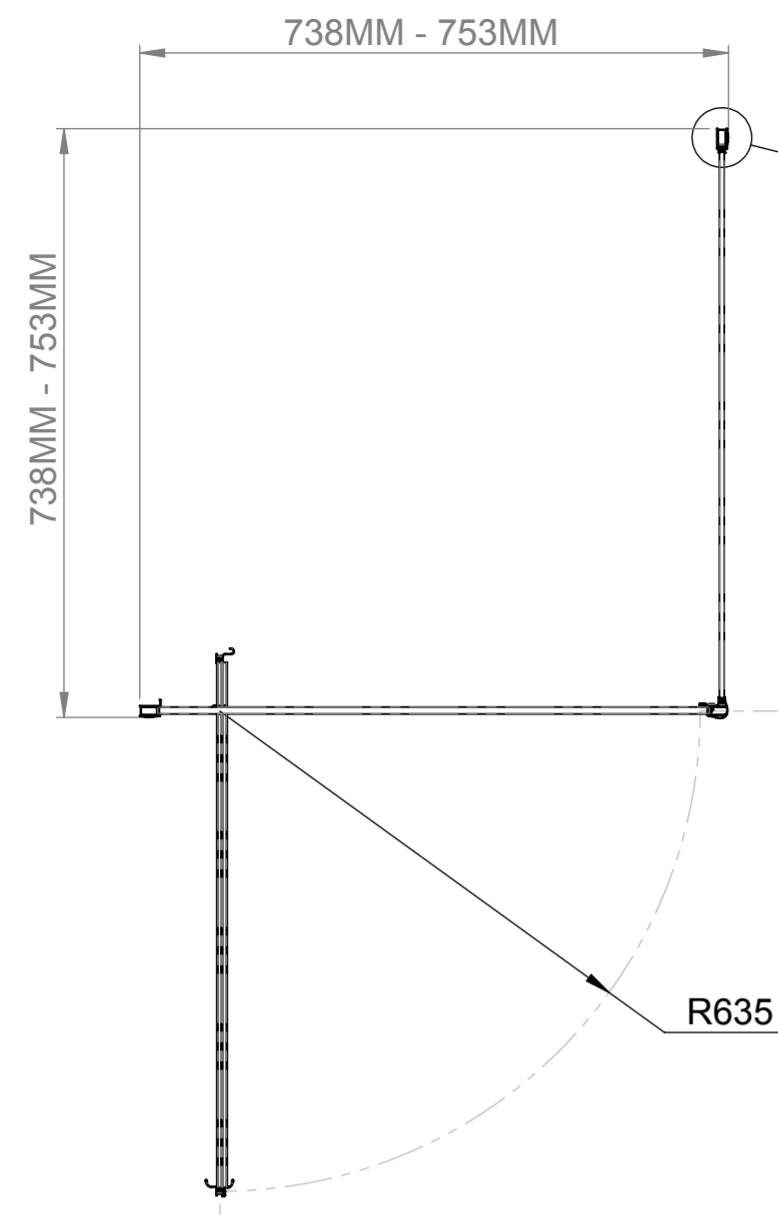

# AQUALOX

BATHROOM DESIGN

Range: Aqua 3  
Art. No. 1160756 - 760mm Pivot Door  
& Side Panel

Glass thickness 3mm  
Wall profile adjustment 15mm per profile  
Door reversible for right and left hand opening

DETAIL B  
SCALE 1 : 2

TOP VIEW - OPENING  
SPACE REQUIREMENTS

FRONT VIEW

SIDE VIEW

EXTERIOR VIEW

INTERIOR VIEW