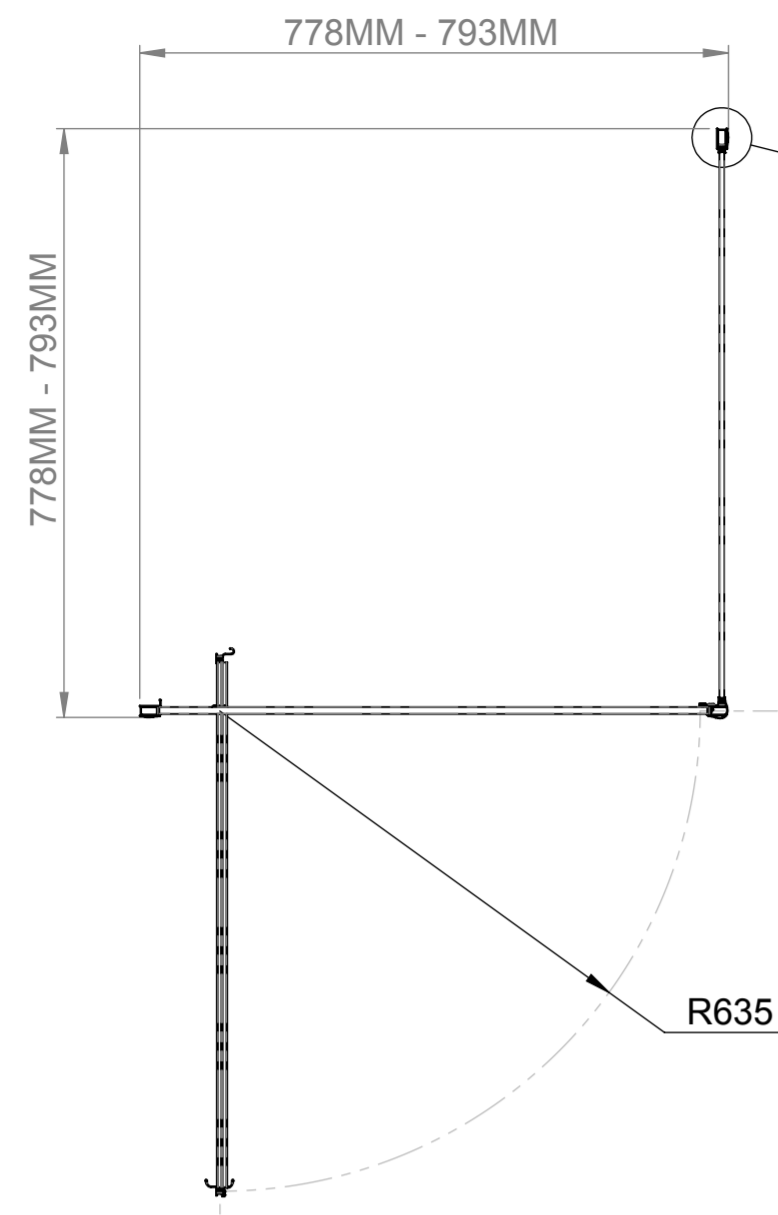

AQUALOX

BATHROOM DESIGN

Range: Aqua 3
Art. No. 1160758 - 800mm Pivot Door
& Side Panel

Glass thickness 3mm
Wall profile adjustment 15mm per profile
Door reversible for right and left hand opening

DETAIL B
SCALE 1 : 2

TOP VIEW - OPENING
SPACE REQUIREMENTS

FRONT VIEW

SIDE VIEW

EXTERIOR VIEW

INTERIOR VIEW