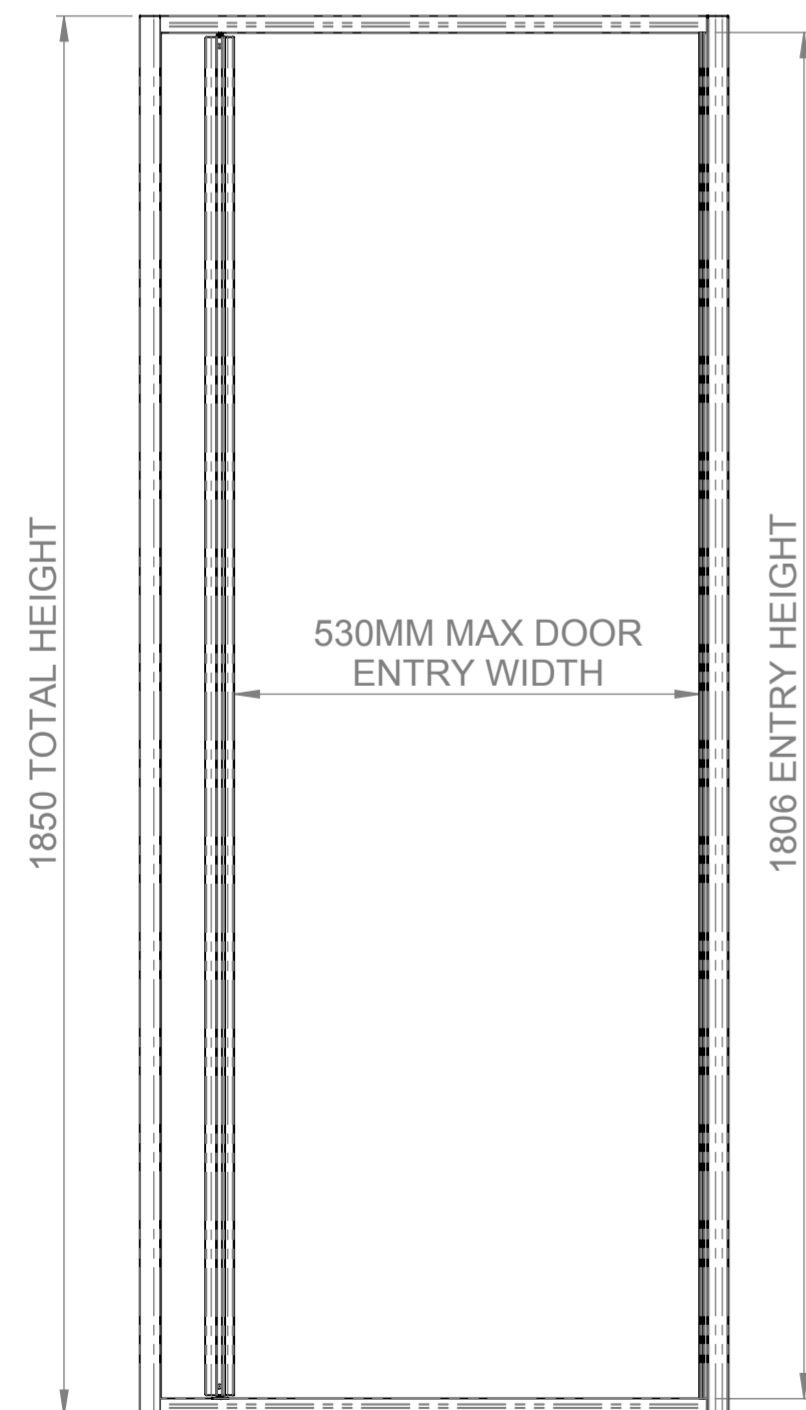

AQUALOX

BATHROOM DESIGN

Range: Aqua 3
Art. No. 1160758 - 800mm Pivot Door
& Side Panel

Glass thickness 3mm
Wall profile adjustment 15mm per profile
Door reversible for right and left hand opening

DETAIL B
SCALE 1 : 2

TOP VIEW - OPENING
SPACE REQUIREMENTS

FRONT VIEW

SIDE VIEW

EXTERIOR VIEW

INTERIOR VIEW