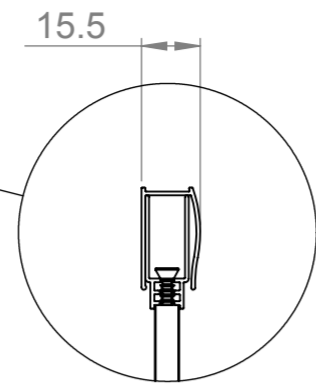

AQUALOX

BATHROOM DESIGN

Range: Aqua 3
Art. No. 1160758 - 800mm Pivot Door
& Side Panel

Glass thickness 3mm
Wall profile adjustment 15mm per profile
Door reversible for right and left hand opening

DETAIL B
SCALE 1 : 2

TOP VIEW - OPENING
SPACE REQUIREMENTS

FRONT VIEW

SIDE VIEW

EXTERIOR VIEW

INTERIOR VIEW