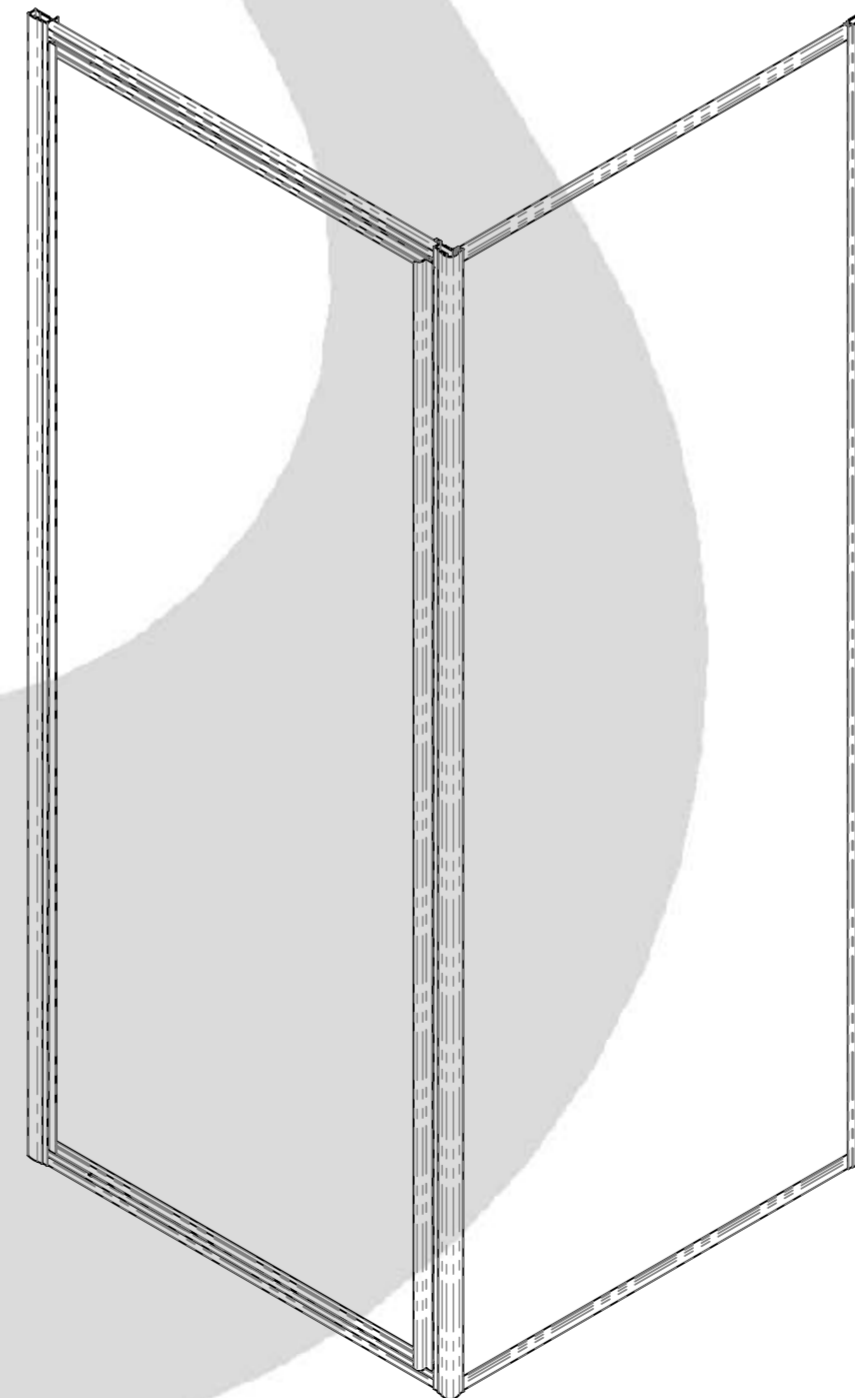

AQUALOX

BATHROOM DESIGN

Range: Aqua 3
Art. No. 1160758 - 800mm Pivot Door
& Side Panel

Glass thickness 3mm
Wall profile adjustment 15mm per profile
Door reversible for right and left hand opening

DETAIL B
SCALE 1 : 2

TOP VIEW - OPENING
SPACE REQUIREMENTS

FRONT VIEW

SIDE VIEW

EXTERIOR VIEW

INTERIOR VIEW