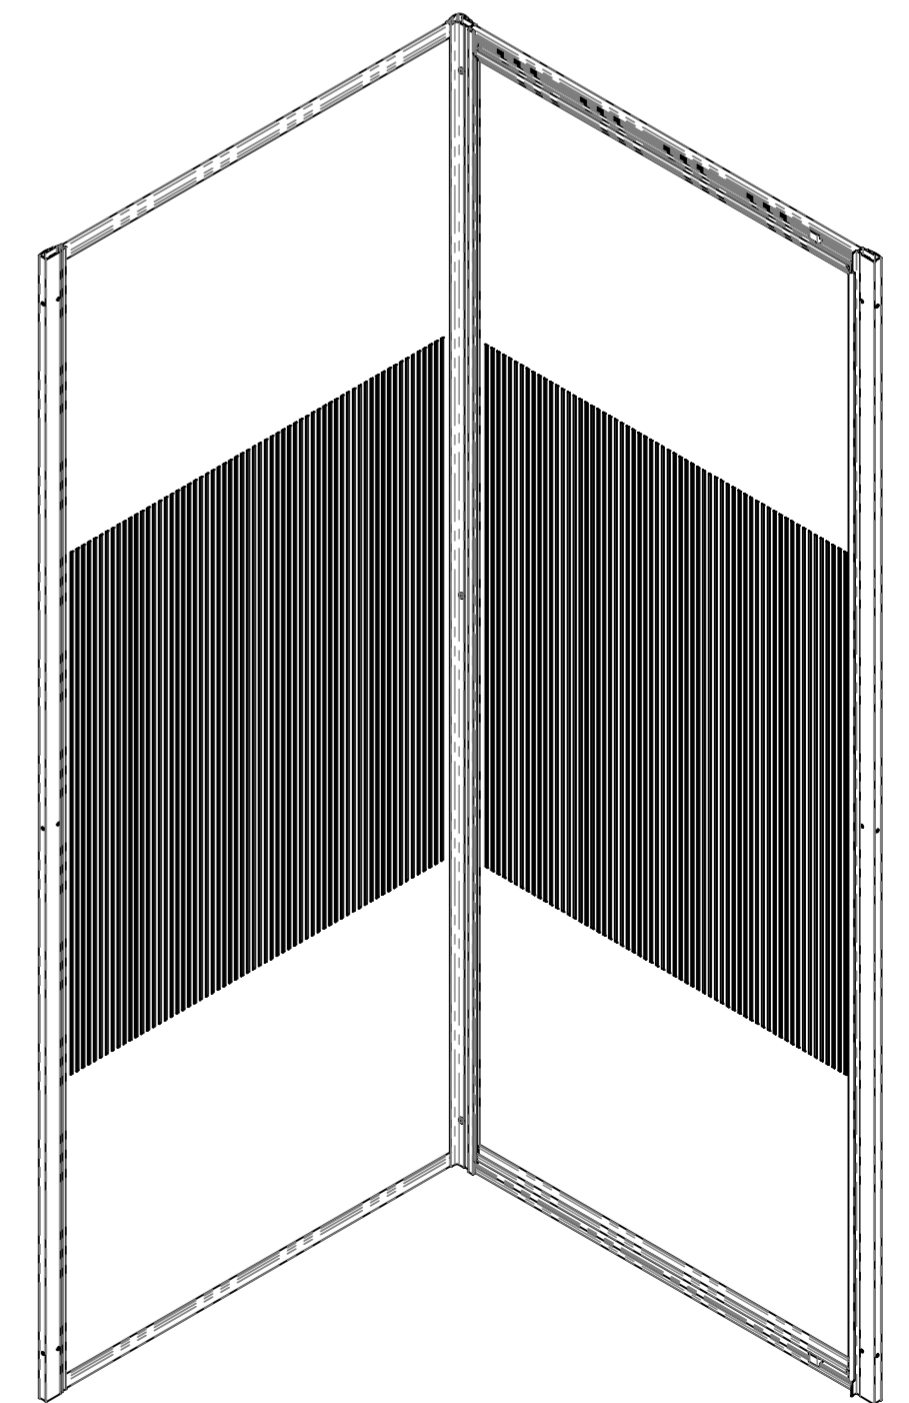

AQUALOX

BATHROOM DESIGN

Range: Aqua 3
Art. No. 1160758 - 800mm Pivot Door
& Side Panel

Glass thickness 3mm
Wall profile adjustment 15mm per profile
Door reversible for right and left hand opening

DETAIL B
SCALE 1 : 2

TOP VIEW - OPENING
SPACE REQUIREMENTS

FRONT VIEW

SIDE VIEW

EXTERIOR VIEW

INTERIOR VIEW