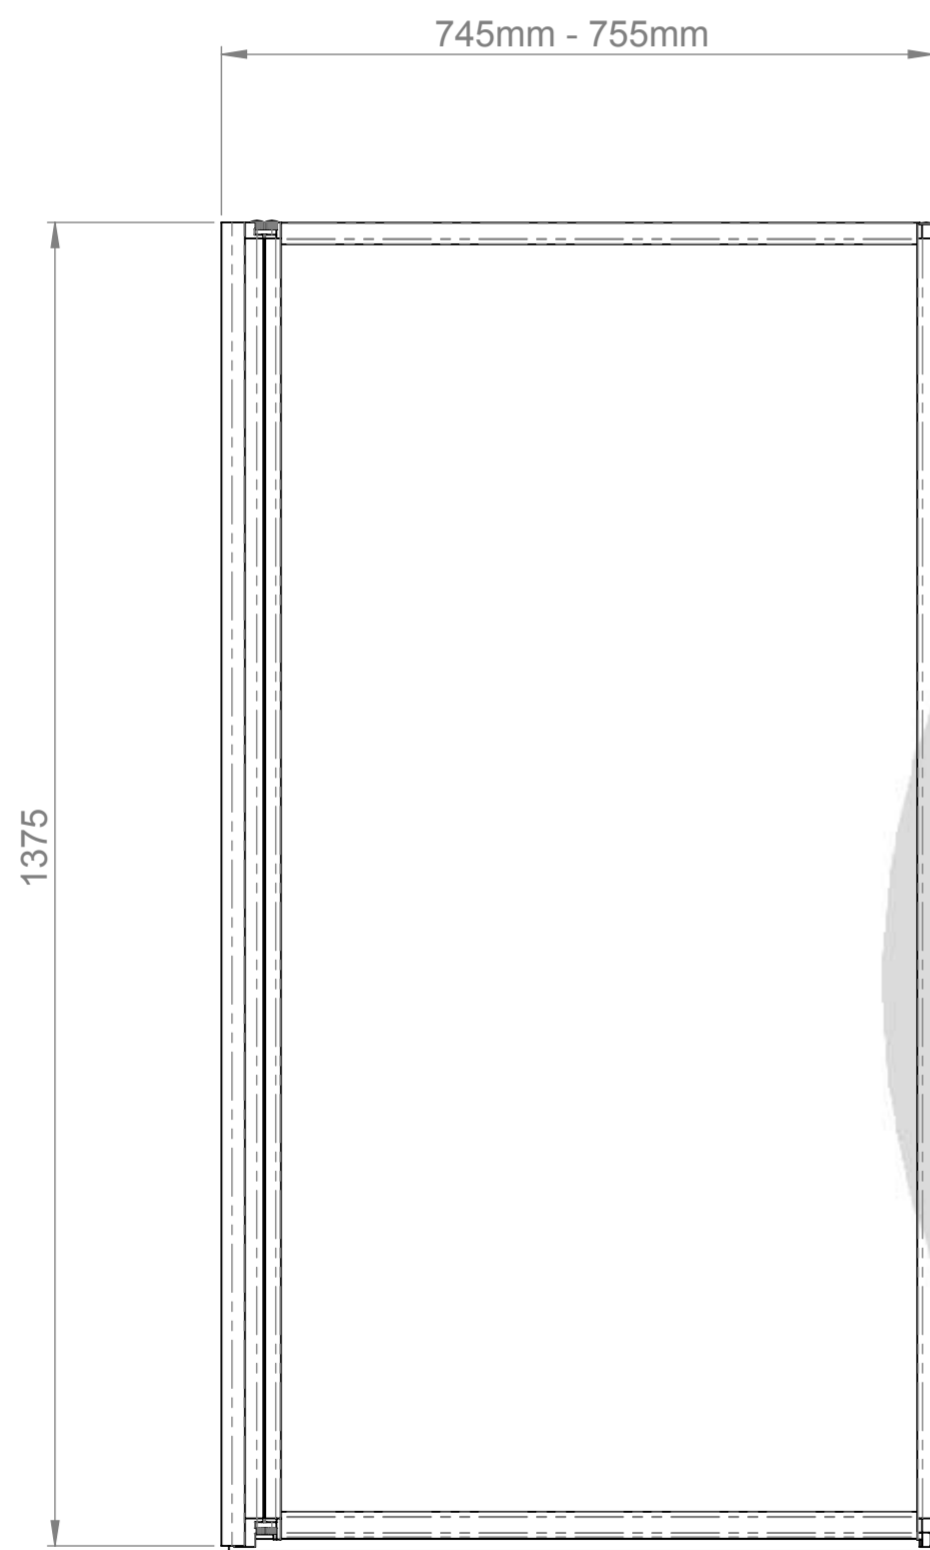

# AQUALOX

BATHROOM DESIGN

Range: AQUA 3  
Art. No. 1160767 - Fully Framed Bath Screen

Glass thickness 3mm  
Wall profile adjustment 10mm  
Door reversible for right and left hand opening

## TOP VIEW - OPENING SPACE REQUIREMENTS

FRONT VIEW

SIDE VIEW

EXTERIOR VIEW

INTERIOR VIEW