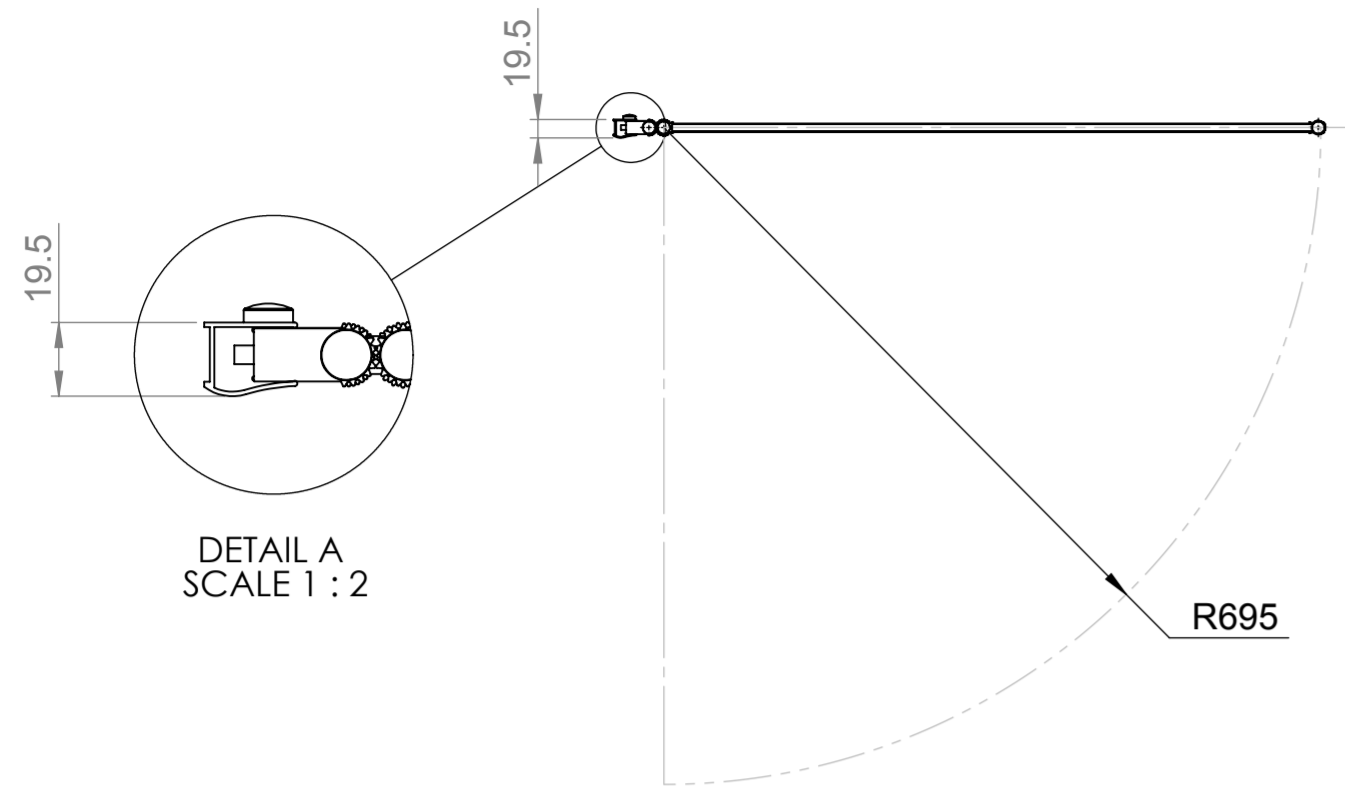

# AQUALOX

BATHROOM DESIGN

Range: AQUA 3  
Art. No. 1160767 - Fully Framed Bath Screen

Glass thickness 3mm  
Wall profile adjustment 10mm  
Door reversible for right and left hand opening

## TOP VIEW - OPENING SPACE REQUIREMENTS

FRONT VIEW

SIDE VIEW

EXTERIOR VIEW

INTERIOR VIEW