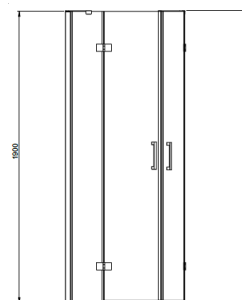

AQUALUX
Est. 1979

AQUARIUS 6 QUADRANT

Key features:

6mm toughened safety glass

1900mm height

20mm Adjustment

Reversible

Aquaglean Anticalc coating

Chrome design handle

12 year guarantee

Code	Glass	Door Type	Width	Height	Entry Width	Fixed Panel	Adjustment	Frame Type	Finish	Weight
6202236	6mm	Hinged	760mm	1900mm	725mm	205mm	774 - 789mm	Frameless	Polished Silver	41kg
6202243	6mm	Hinged	800mm	1900mm	540mm	305mm	874 - 889mm	Frameless	Polished Silver	46.5kg

Description:

The Aquarius frameless quadrant shower enclosure range is available in a number of sizes fitting widths of 800mm to 900mm.

With 6mm toughened safety glass, and polished silver frames and chrome handles the range is a beautiful complement to modern bathroom design.

Front View

Exterior

All dimensions are approximate and subject to normal variation. Although every effort is made not to change the above product specification, Aqualux reserve the right to do so without prior notification if necessary.