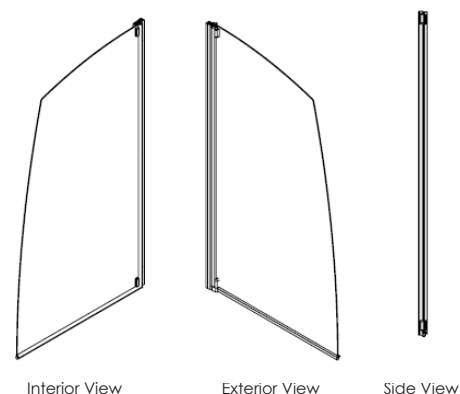

AQUALOX
Est. 1979

SAIL BATH SCREEN

Key features:

Code	Glass	Width	Height	Opening	Swing Into Room	Adjustment	Frame Type	Finish	Weight
1160130	4mm	770mm	1375mm	Outwards	800mm	765 - 775mm	Half Frame	Polished Silver	9.61kg

Description:

The half framed sail bath screen with towel rail is available is 770mm in polished silver. With 4mm toughened safety glass, and polished silver profiles the range is a beautiful complement to modern bathroom design.