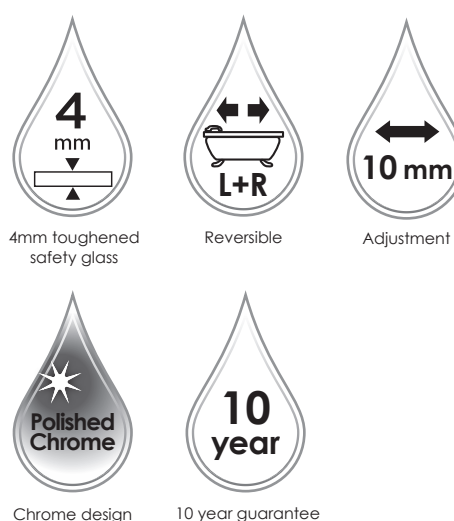

AQUALOX
Est. 1979

SAIL BATH SCREEN

Key features:

Code	Glass	Width	Height	Opening	Swing Into Room	Adjustment	Frame Type	Finish	Weight
1160130	4mm	770mm	1375mm	Outwards	800mm	765 - 775mm	Half Frame	Polished Silver	9.61kg

Description:

The half framed sail bath screen with towel rail is available is 770mm in polished silver. With 4mm toughened safety glass, and polished silver profiles the range is a beautiful complement to modern bathroom design.

All dimensions are approximate and subject to normal variation. Although every effort is made not to change the above product specification, Aqualox reserve the right to do so without prior notification if necessary.