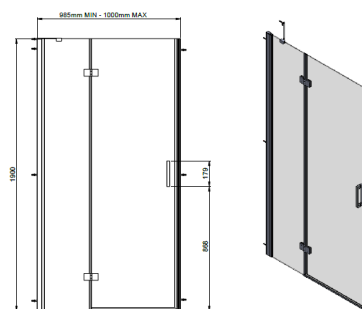

Chrome design handle

12 year guarantee

Code	Glass	Door Type	Width	Height	Entry Width	Fixed Panel	Adjustment	Frame Type	Finish	Weight
6202250	6mm	Hinged	760mm	1900mm	499mm	172mm	745 - 760mm	Frameless	Polished Silver	24.3kg
6202267	6mm	Hinged	800mm	1900mm	540mm	172mm	785 - 800mm	Frameless	Polished Silver	25.5kg
6202274	6mm	Hinged	900mm	1900mm	589mm	222mm	885 - 900mm	Frameless	Polished Silver	28.6kg
6202281	6mm	Hinged	1000mm	1900mm	589mm	322mm	985 - 1000mm	Frameless	Polished Silver	31.5kg

Description:

The frameless 6 hinged door shower enclosure range is available in a number of sizes fitting widths of 760mm - 1000mm. With 6mm toughened safety glass, and polished silver profiles and chrome handles the range is a beautiful complement to modern bathroom design.