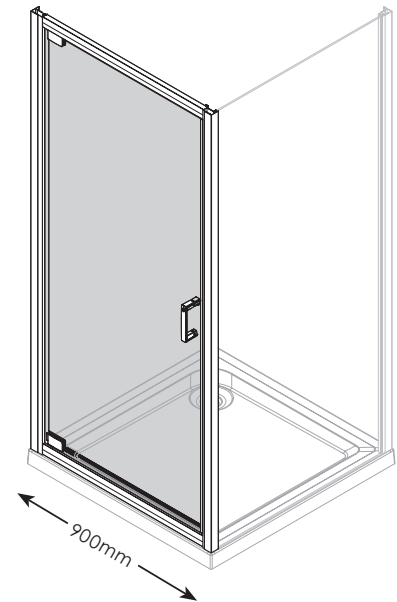

ENCLOSURES

Art.Nr.1199238/LB04378

5 014753 054666

ShinE 8

AQUAGLEAM™

AQUALUX
BATHROOM DESIGN

AQUALUX
BATHROOM DESIGN

Fetim Group, P.O. Box 770
1000 AT Amsterdam NL
fetimgroup.com