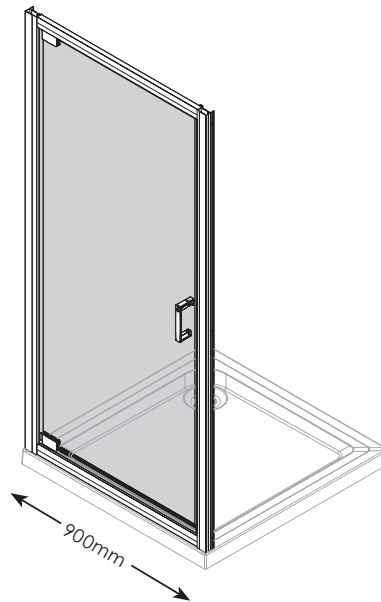

ENCLOSURES

Art.Nr.1199238/LB04378

5 014753 054666

ShinE 8

AQUAGLEAM™

AQUALUX
BATHROOM DESIGN

AQUALUX
BATHROOM DESIGN

Fetim Group, P.O. Box 770
1000 AT Amsterdam NL
fetimgroup.com