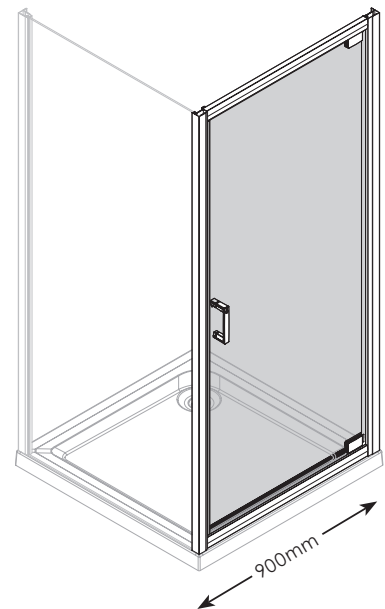

ENCLOSURES

Art.Nr.1199238/LB04378

5 014753 054666

ShinE 8

AQUAGLEAM™

AQUALUX
BATHROOM DESIGN

AQUALUX
BATHROOM DESIGN

Fetim Group, P.O. Box 770
1000 AT Amsterdam NL
fetimgroup.com