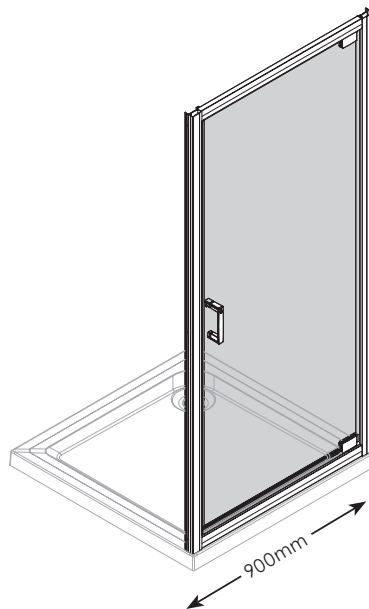

ENCLOSURES

Art.Nr.1199238/LB04378

5 014753 054666

ShinE 8

AQUAGLEAM™

AQUALUX
BATHROOM DESIGN

AQUALUX
BATHROOM DESIGN

Fetim Group, P.O. Box 770
1000 AT Amsterdam NL
fetimgroup.com