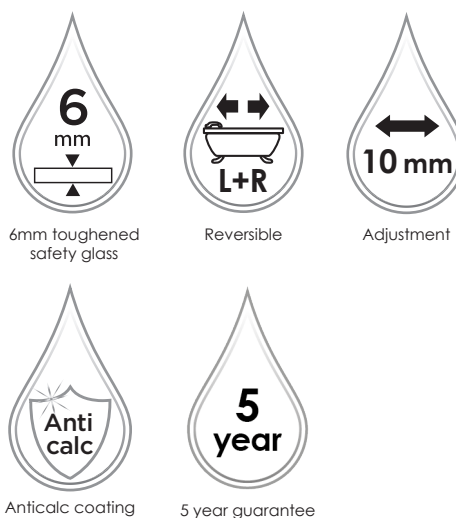

6MM 2 PANEL SLIDING BATH SCREEN

Key features:

Code	Glass	Width	Height	Opening	Adjustment	Frame Type	Finish	Weight
8161997	6mm	1000mm	1500mm	Sliding	990 - 1000mm	Frameless	Polished Silver	28kg
8162000	6mm	1000mm	1500mm	Sliding	990 - 1000mm	Frameless	Matt Black	28kg

Description:

The 2 panel sliding bath screen is available is 1000mm in Polished Silver or Matt Black. With 6mm toughened safety glass the range is a beautiful complement to modern bathroom design.

All dimensions are approximate and subject to normal variation. Although every effort is made not to change the above product specification, Aqualux reserve the right to do so without prior notification if necessary.