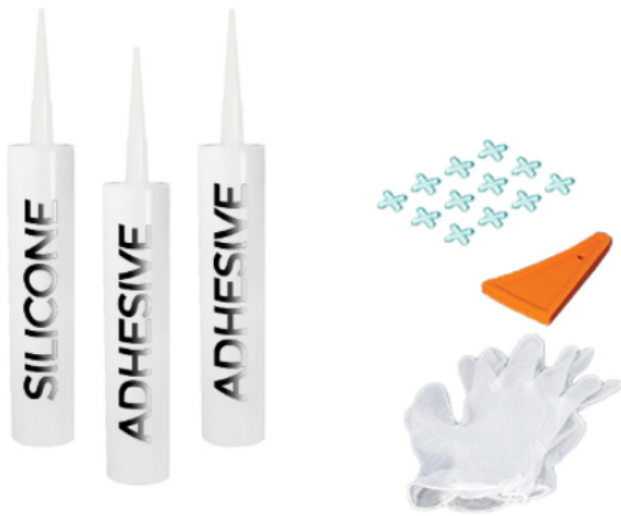

M1 SERIES PVC PANEL FITTING KIT FOR UP TO 2 PANELS

M1 Series PVC Panel Fitting Kit

- Suitable for up to 2 PVC panels
- Kit contains:
 - 2x MS polymer adhesive cartridges
 - 1x Neutral cure silicone cartridge
 - 1x Silicone smoothing tool
 - 12x Spacers
 - 1x Pair protective gloves

M1 SERIES PVC PANEL FITTING KIT FOR UP TO 3 PANELS

M1 Series PVC Panel Fitting Kit

- Suitable for up to 3 PVC panels
- Kit contains:
 - 3x MS polymer adhesive cartridges
 - 1x Neutral cure silicone cartridge
 - 1x Silicone smoothing tool
 - 12x Spacers
 - 1x Pair protective gloves