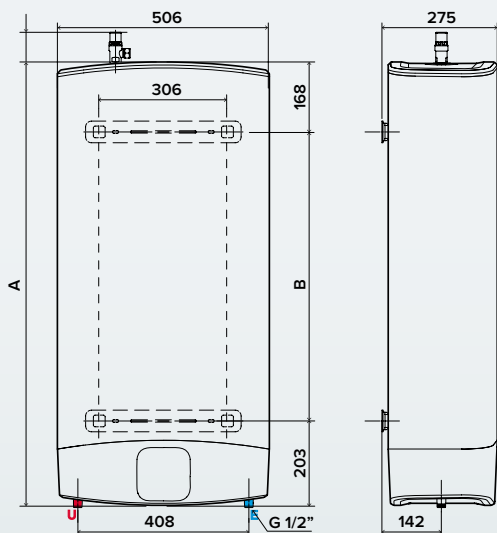

## TECHNICAL DATA

45

80

### Description

Installation	Vertical	Vertical
Actual Capacity (Litres)	45	80
Power (kW)	3/3	3/3
Body Colour	Brushed Metal	Brushed Metal
Voltage (V)	230-240	230-240
Frequency (Hz)	50/60	50/60
V40 (l)	77	115
IP Protection	IPX4	IPX4
Max Working Temp (°C)	65	65
Energy rating	B	B
Tapping Profile	M	M
Warranty	5 years	5 years
Aqua Ariston Net Compatibility	Yes	Yes
Heating Times ( $\Delta T=45^{\circ}\text{C}$ )	29m	56m
Standing Losses [kWh/24h] @65°C	0.96	1.32

### VELIS 45

A = 776mm B = 405mm

### VELIS 80

A = 1251mm B = 880mm