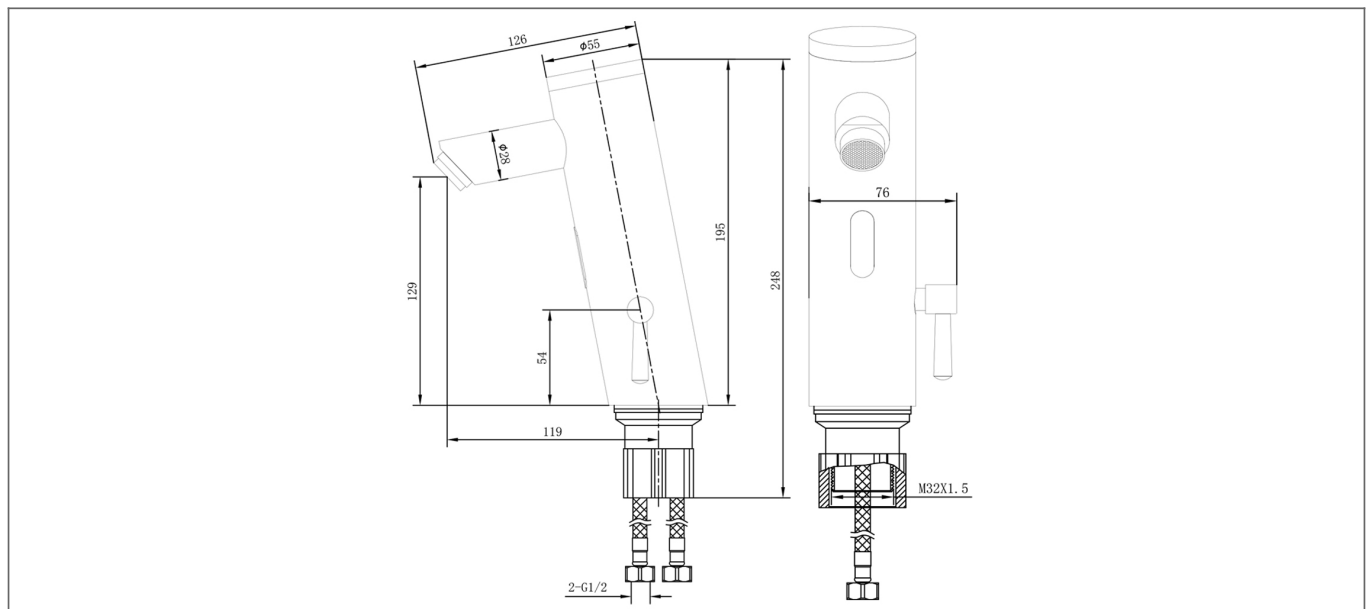

Technical Datasheet

Product Code: 237UT574

Product Description: ARLEY UT574 Infrared Sensor Basin Tap Eco Pwr

Specification

Product Guarantee:	5 Years
Material:	Brass
Style:	Modern
Handle Type:	No Handle
Waste Included:	No
Number Of Tap Holes:	1
Approvals:	WRAS Approved
Projection (mm):	119

Technical Drawing

Dimensions: All measurements are in millimetres and are subject to normal manufacturing variations.

Due to a continuing development programme to improve design and performance, we reserve all rights to vary specifications without prior notice. Please note, all accessories are for photographic purposes only.