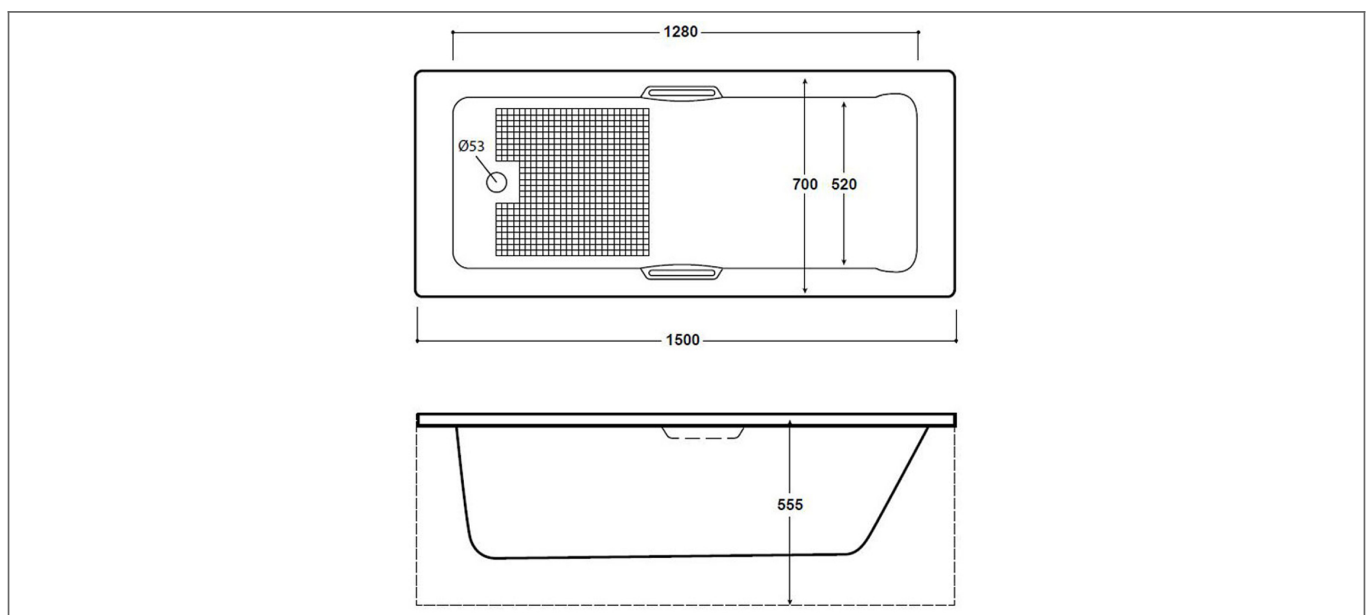

Technical Datasheet

Product Code: 237GR1500-8

Product Description: Arley Granada 1500mm No Tap Holes 8mm Single Ended Bath

Specification

Material:	Acrylic
Style:	Modern
Shape:	Rectangular
Number Of Tap Holes:	0
Overflow Included:	Yes
Waste Included:	No
Bath Thickness:	8 mm
Product Guarantee:	10 Years
Water Capacity (litres):	140

Key Features

- Sleek lines add an element of style to your bathroom
- Manufactured from high quality 8mm acrylic
- Anti slip & twin grips are included for added safety feature
- Ideal for free standing mixer use but can be drilled if needed
- Leg set included for a quick & easy installation
- Panels & wastes are available to purchase from Arley
- Alternatively available in 5mm, 1675 & 1700mm

Technical Drawing

Dimensions: All measurements are in millimetres and are subject to normal manufacturing variations.

Due to a continuing development programme to improve design and performance, we reserve all rights to vary specifications without prior notice. Please note, all accessories are for photographic purposes only.