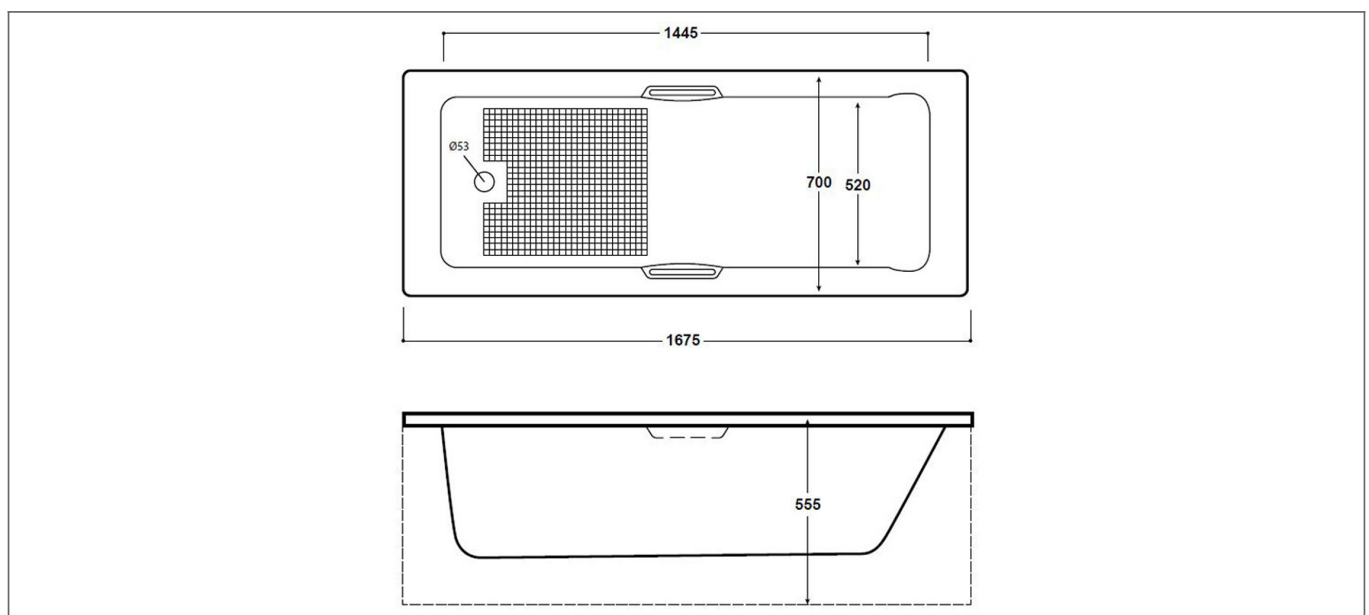

Technical Datasheet

Product Code: 237GR1675-8

Product Description: Arley Granada 2 1675mm No Tap Holes 8mm Single Ended Bath

Specification

Material:	Acrylic
Style:	Modern
Shape:	Rectangular
Number Of Tap Holes:	0
Overflow Included:	Yes
Waste Included:	No
Bath Thickness:	8 mm
Product Guarantee:	10 Years
Water Capacity (litres):	140

Key Features

- Sleek lines add an element of style to your bathroom
- Manufactured from high quality 8mm acrylic
- Anti slip & twin grips are included for added safety feature
- Ideal for free standing mixer use but can be drilled if needed
- Leg set included for a quick & easy installation
- Panels & wastes are available to purchase from Arley
- Alternatively available in 5mm, 1500 & 1700mm

Technical Drawing

Dimensions: All measurements are in millimetres and are subject to normal manufacturing variations.

Due to a continuing development programme to improve design and performance, we reserve all rights to vary specifications without prior notice. Please note, all accessories are for photographic purposes only.