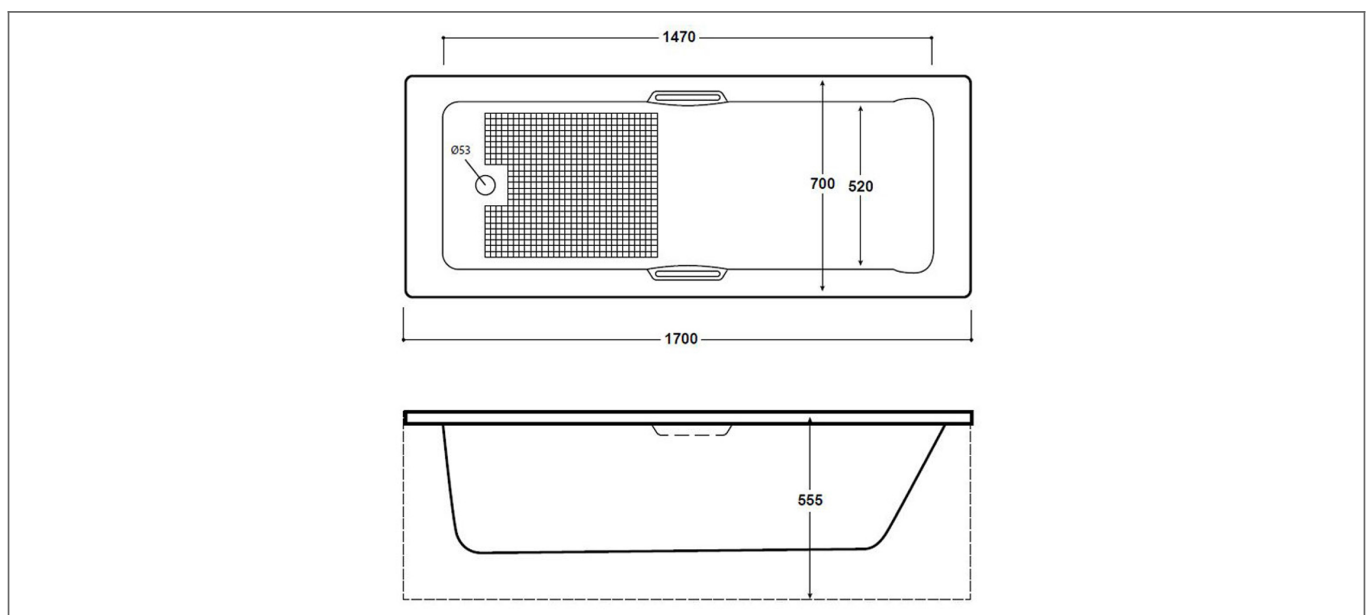

Technical Datasheet

Product Code: 237GR1700-8

Product Description: Arley Granada 1700mm No Tap Holes 8mm Single Ended Bath

Specification

| | |
|--------------------------|-------------|
| Material: | Acrylic |
| Style: | Modern |
| Shape: | Rectangular |
| Number Of Tap Holes: | 0 |
| Overflow Included: | Yes |
| Waste Included: | No |
| Bath Thickness: | 8 mm |
| Product Guarantee: | 10 Years |
| Water Capacity (litres): | 140 |

Key Features

- Sleek lines add an element of style to your bathroom
- Manufactured from high quality 8mm acrylic
- Anti slip & twin grips are included for added safety feature
- Ideal for free standing mixer use but can be drilled if needed
- Leg set included for a quick & easy installation
- Panels & wastes are available to purchase from Arley
- Alternatively available in 5mm, 1500 & 1700mm

Technical Drawing

Dimensions: All measurements are in millimetres and are subject to normal manufacturing variations.

Due to a continuing development programme to improve design and performance, we reserve all rights to vary specifications without prior notice. Please note, all accessories are for photographic purposes only.