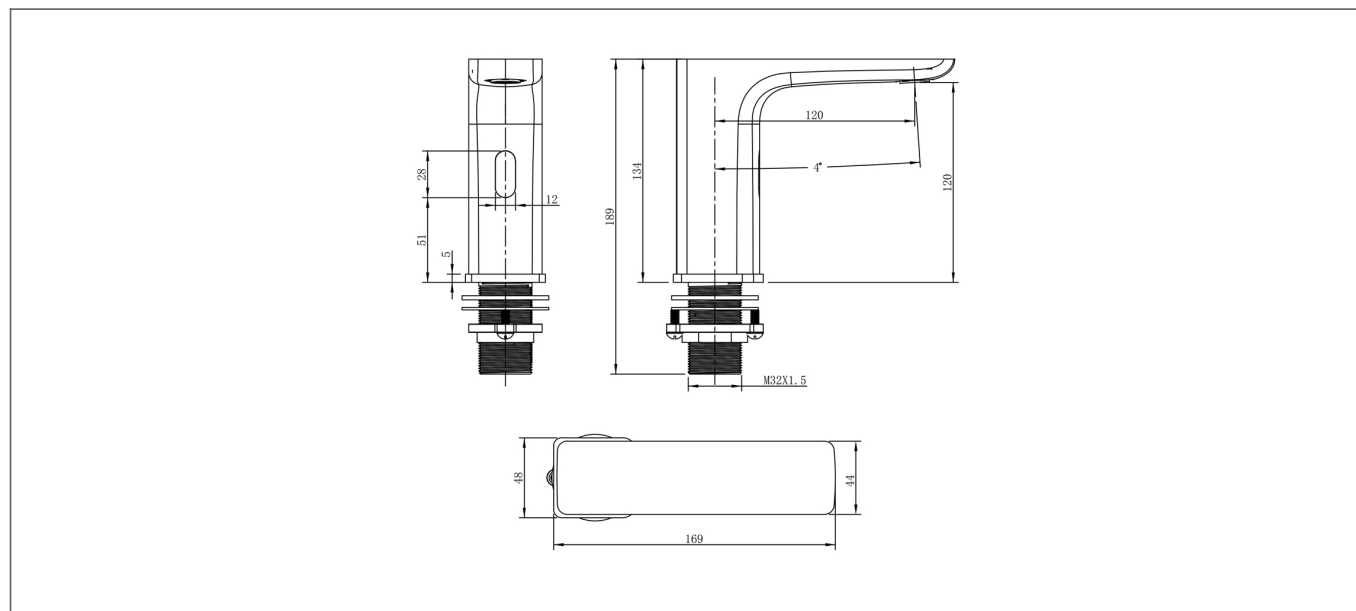

# Technical Datasheet

Product Code: 237UT57

Product Description: ARLEY UT57 Infrared Sensor Basin Tap Eco Pwr

## Specification

Product Guarantee:	5 Years
Barcode:	5056474500350
Material:	Brass
Style:	Modern
Handle Type:	No Handle
Waste Included:	No
Number Of Tap Holes:	1
Approvals:	WRAS Approved
Projection (mm):	169
Colour:	Chrome
Mount Type:	Deck Mounted

## Technical Drawing

Dimensions: All measurements are in millimetres and are subject to normal manufacturing variations.

Due to a continuing development programme to improve design and performance, we reserve all rights to vary specifications without prior notice. Please note, all accessories are for photographic purposes only.