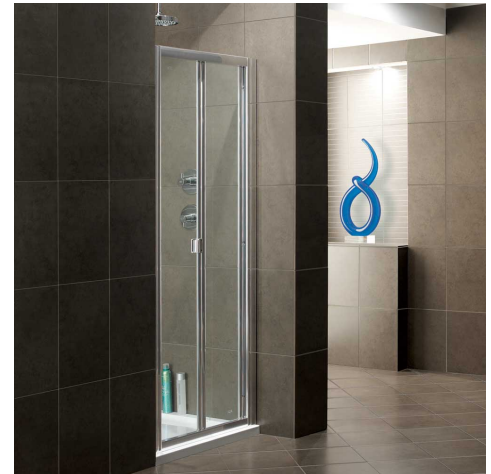

# Technical Datasheet

Product Code: 238760BIF-R

Product Description: Arley Ralus 6 760mm Bifold Door

## Specification

Material:	Glass
Style:	Modern
Shape:	Rectangular
Colour:	Clear
Adjustment (mm):	40
Orientation:	Vertical
Entry Width:	480
Glass Style:	Tempered
Handle Type:	Pull
Product Guarantee:	10 Years
Number Of Doors:	1
Barcode:	5056474507274
Product Length (mm):	725
Product Width (mm):	40
Product Height (mm):	1915

## Key Features

- Sleek lines add an element of style to your bathroom
- Manufactured from high quality 6mm tempered glass
- Coated in a quality EazeeKleen glass coating
- Features polished chrome profiles for a sparkling finish
- Suitable for both recess or corner installations
- Optional side panels are available to make up enclosure
- Also available in 700, 800, 900, 1000 & 1200mm