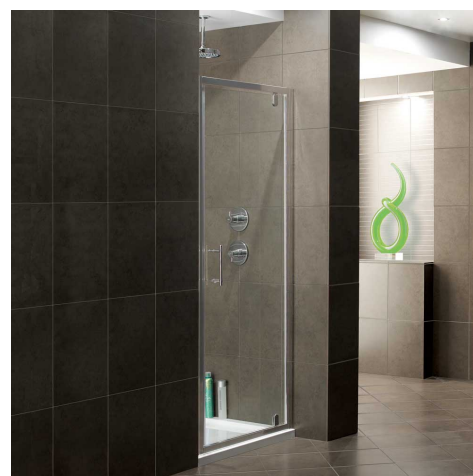

Technical Datasheet

Product Code: 2381000PIV-P

Product Description: ARLEY Ralus6 1000mm Pivot Door (1850mm)

Specification

Material:	Glass
Style:	Modern
Colour:	Clear
Adjustment (mm):	40
Orientation:	Vertical
Glass Style:	Tempered
Handle Type:	Bar
Product Guarantee:	10 Years
Number Of Doors:	1
Product Width (mm):	1000
Product Height (mm):	1850

Key Features

- Sleek lines add an element of style to your bathroom
- Manufactured from high quality 6mm tempered glass
- Coated in a quality EazeeKleen glass coating
- Features polished chrome profiles for a sparkling finish
- Suitable for both recess or corner installations
- Optional side panels are available to make up enclosure
- Also available in 700, 760, 800, 900 & 1200mm