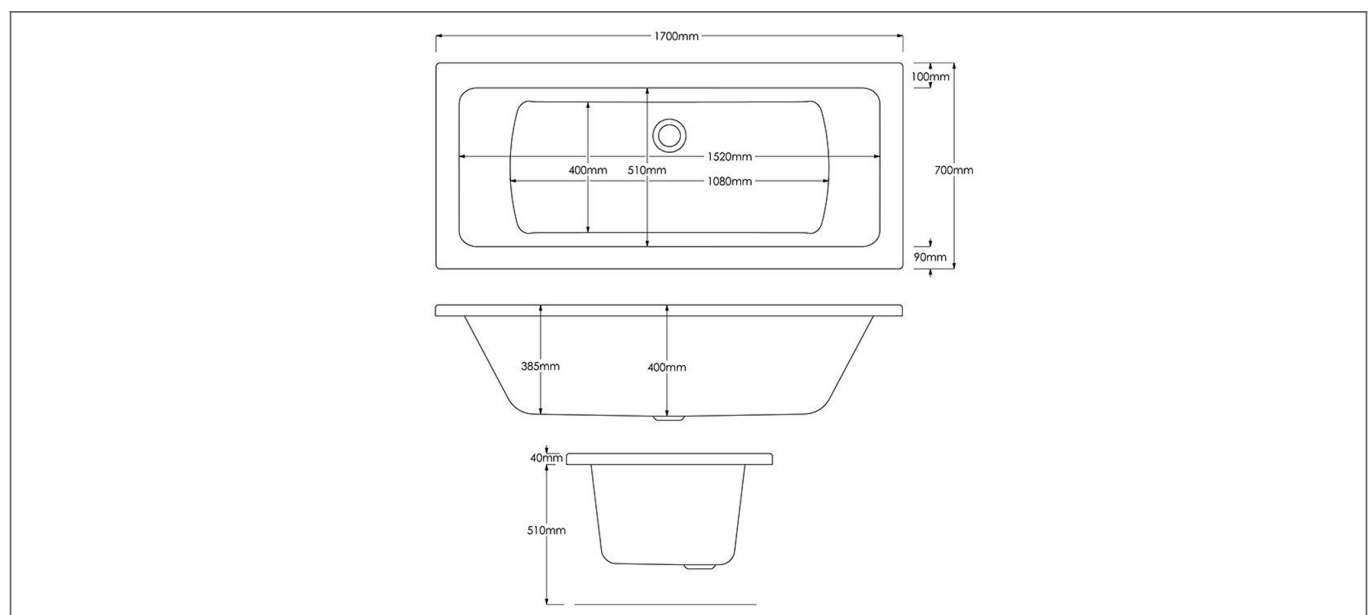

Technical Datasheet

Product Code: 237BA1770-N

Product Description: ARLEY Aura Bath NTH 1700x700 (Square)

Specification

Material:	MDF
Style:	Modern
Shape:	Rectangular
Number Of Tap Holes:	0
Overflow Included:	No
Waste Included:	No
Bath Thickness:	5 mm
Product Guarantee:	10 Years
Water Capacity (litres):	190

Key Features

- Sleek lines add an element of style to your bathroom
- Manufactured from high quality materials
- Ideal for free standing mixer use but can be drilled if needed
- Includes encapsulated baseboard for added strength
- Overflow hole included to prevent any bathroom accidents
- Metal leg set included for a quick installation
- Alternatively available in 1700x750 & 1800x800mm

Technical Drawing

Dimensions: All measurements are in millimetres and are subject to normal manufacturing variations.

Due to a continuing development programme to improve design and performance, we reserve all rights to vary specifications without prior notice. Please note, all accessories are for photographic purposes only.