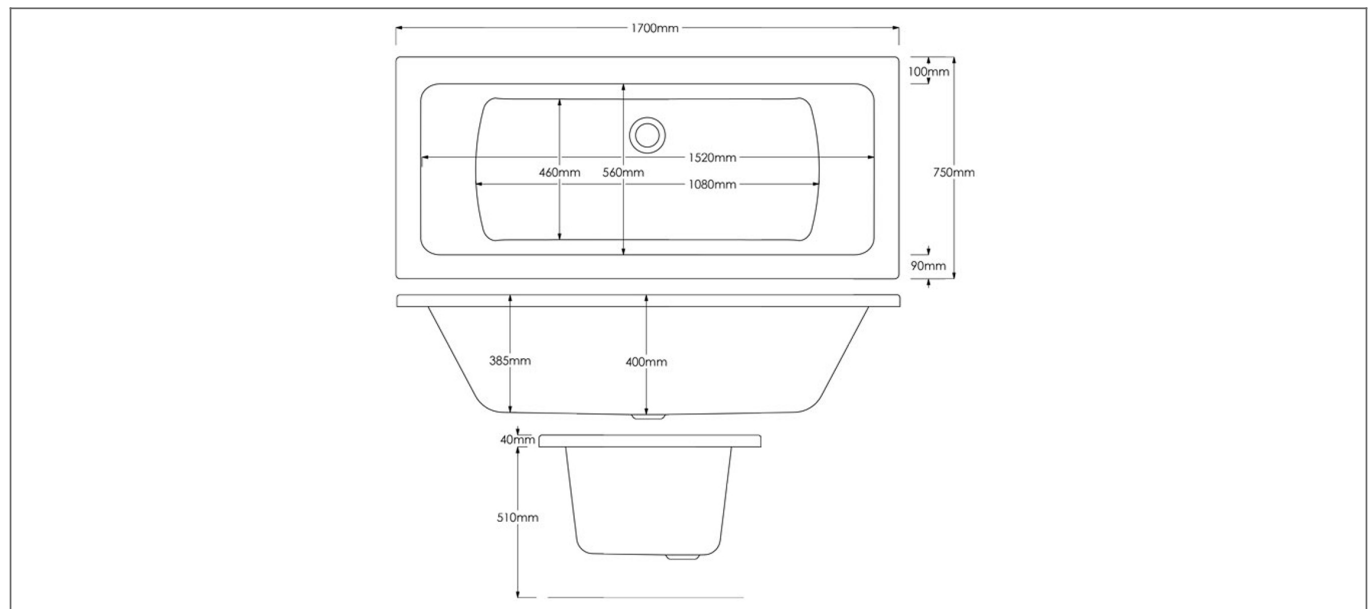

# Technical Datasheet

Product Code: 237BA1775-N

Product Description: ARLEY Aura Bath NTH 1700x750 (Square)

## Specification

Material:	MDF
Style:	Modern
Shape:	Rectangular
Number Of Tap Holes:	0
Overflow Included:	No
Waste Included:	No
Bath Thickness:	5 mm
Product Guarantee:	10 Years
Water Capacity (litres):	200

## Key Features

- Sleek lines add an element of style to your bathroom
- Manufactured from high quality 5mm acrylic sheet
- Ideal for free standing mixer use but can be drilled if needed
- Includes encapsulated baseboard for added strength
- Overflow hole included to prevent any bathroom accidents
- Metal leg set included for a quick installation

## Technical Drawing

Dimensions: All measurements are in millimetres and are subject to normal manufacturing variations.

Due to a continuing development programme to improve design and performance, we reserve all rights to vary specifications without prior notice. Please note, all accessories are for photographic purposes only.