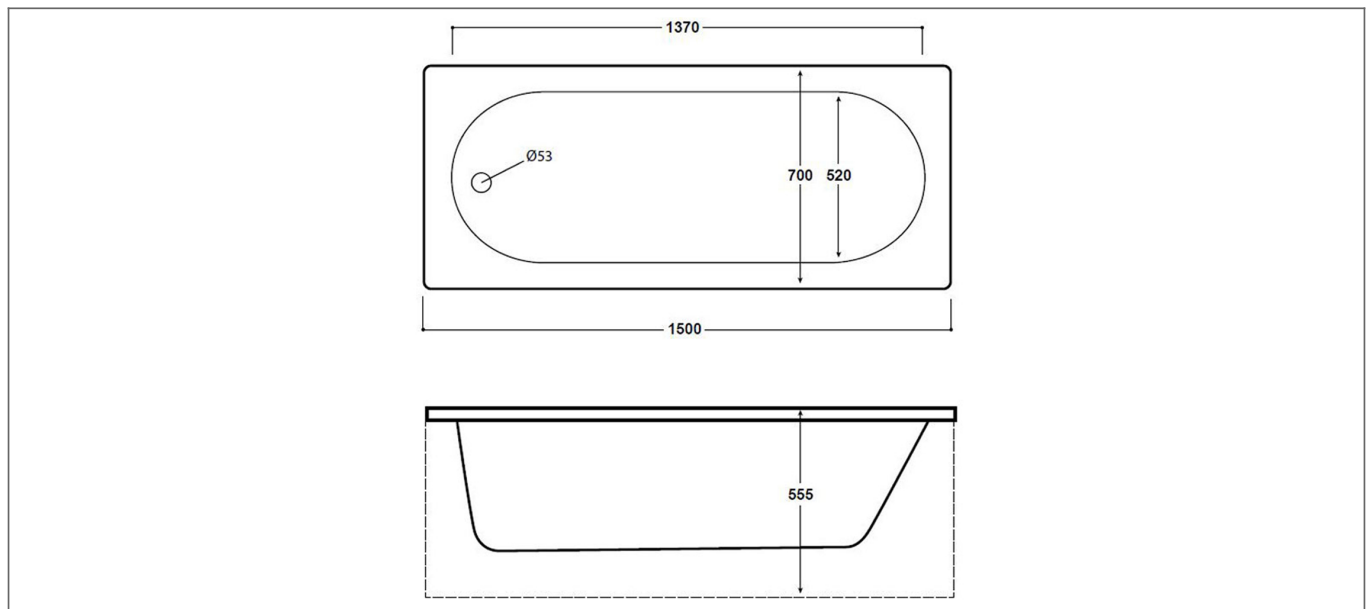

Technical Datasheet

Product Code: 237CAS15SF

Product Description: Arley Cascade 1500mm No Tap Holes Standard Single Ended Bath

Specification

Material:	Acrylic
Style:	Modern
Shape:	Rectangular
Number Of Tap Holes:	0
Overflow Included:	Yes
Waste Included:	No
Bath Thickness:	5 mm
Product Guarantee:	10 Years
Water Capacity (litres):	165

Key Features

- Sleek lines add an element of style to your bathroom
- Manufactured from high quality white 5mm acrylic
- Ideal for free standing mixer use but can be drilled if needed
- Panels & wastes are available to purchase from Arley
- Premier finish available for exceptional strength & heat retention
- Also available in 1500 & 1600mm

Technical Drawing

Dimensions: All measurements are in millimetres and are subject to normal manufacturing variations.

Due to a continuing development programme to improve design and performance, we reserve all rights to vary specifications without prior notice. Please note, all accessories are for photographic purposes only.